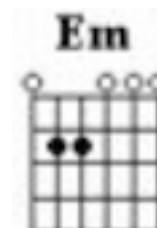

A Groovy Kind Of Love (The Mindbenders)

Intro:

	D	A	D
e	-----	-----	-----
B	-----	-----	-----
G	-----0-2-2-	-0-----	-----
D	-0-2-4-----	---4-2-0----	-0-----0-
A	-----	-----4-4-	---4-2-4---
E	-----	-----	-----