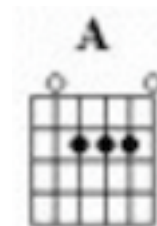

A Groovy Kind Of Love (The Mindbenders)

Intro:

	D	A	D
e	-----	-----	-----
B	-----	-----	-----
G	-----0-2-2-	-0-----	-----
D	-0-2-4-----	---4-2-0----	-0-----0-
A	-----	-----4-4-	---4-2-4---
E	-----	-----	-----