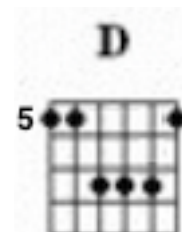

## Intro:

	<b>D</b>	<b>A</b>	<b>D</b>
e	-----	-----	-----
B	-----	-----	-----
G	-----0-2-2-	-0-----	-----
D	-0-2-4-----	---4-2-0----	-0-----0-
A	-----	-----4-4-	---4-2-4---
E	-----	-----	-----

First notes to sing: D E F# G A

## Verse 1:

(D) (E) (F#) (G) D(A) A  
 When I'm feel-ing blue, all I have to do,  
 Is take a look at you, then I'm not so blue.  
 When you're close to me, I can feel your heartbeat,  
 I can hear you breathing in my ear.  
 Wouldn't you a-gree, baby you and me,  
 Got a groovy kind of love?  
 A D D A  
 We got a groovy kind of love.

## Verse 2:

D A  
 Anytime you want to, you can turn me onto,  
 D A  
 Anything you want to, anytime at all.  
 Em A  
 When I taste your lips, ooh, I start to shiver,  
 Em A  
 Can't control the quivering in-side.  
 D A  
 Wouldn't you a-gree, baby you and me,  
 D A  
 Got a groovy kind of love?  
 A D  
 We got a groovy kind of love.

**Verse 3: Instrumental:**

	N/C	D	A	D	A
e	0-2-3-5-5	3-2-0			0
B	3		3-2-2	3-2-0-2-3-3	3-2-3-5h7p5
G	0-2-2	0			
D	0-2-4	4-2-0		0-0	2-0-0-2h4p2
A		4-4		4-2-4	4
E					

When I'm in your arms, nothing seems to matter,  
 My whole world could shatter, I don't care.  
 Wouldn't you a-gree, baby you and me,  
 Got a groovy kind of love?  
 We got a groovy kind of love..