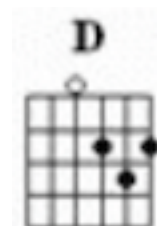

A Groovy Kind Of Love (The Mindbenders)

Intro:

	D	A	D
e	-----	-----	-----
B	-----	-----	-----
G	-----0-2-2-	-0-----	-----
D	-0-2-4-----	---4-2-0----	-0-----0-
A	-----	-----4-4-	---4-2-4---
E	-----	-----	-----