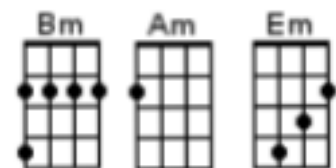

A Picture Of You (Joe Brown and the Bruvvers)

Vocal cues in Green

Intro: F F F F F | E F F# G

Verse 1:

G(B) F D
In the night there are sights to be seen.
G F D
Stars like jewels on the crown of a queen.
C D
But the only sight I want to view...
G C G D
Is that wonderful picture of you.

Verse 2:

G F D
On a streetcar or in the ca-fé.
G F D
All of the evening and most of the day
C D
My mind is in a maze, what can I do?
G C G
I still see that picture of you.

Bridge:

Bm Am Bm Am
It was last summer, I fell in love.
Bm Am Bm D
My heart told me what to do.
G Em
I saw you there on the crest of a hill,
C D
And I took a little picture of you.

Verse 3:

G F D
Then you were gone like a dream in the night.
G F D
With you went my heart, my love and my light.
C D
I didn't know your name, what could I do?
G C G D7
I've only a picture of you.

Instrumental:

Verse 4:

G	F	D	
Then you were gone like a dream in the night.			
G	F	D	
With you went my heart, my love and my light.			
C	D		
I didn't know your name, what could I do?			
G	C	G	D
I've only a picture of you...oh, yeah.			