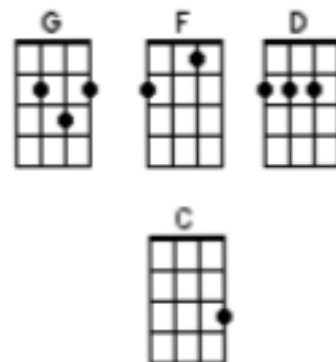

A Picture Of You (Joe Brown and the Bruvvers)

Vocal cues in Green

Intro: F F F F F | E F F# G

Verse 1:

G(B) F D
In the night there are sights to be seen.
G F D
Stars like jewels on the crown of a queen.
C D
But the only sight I want to view...
G C G D
Is that wonderful picture of you.

Verse 2:

G F D
On a streetcar or in the ca-fé.
G F D
All of the evening and most of the day
C D
My mind is in a maze, what can I do?
G C G
I still see that picture of you.

Bridge:

Bm Am Bm Am
It was last summer, I fell in love.
Bm Am Bm D
My heart told me what to do.
G Em
I saw you there on the crest of a hill,
C D
And I took a little picture of you.

Verse 3:

G F D
Then you were gone like a dream in the night.
G F D
With you went my heart, my love and my light.
C D
I didn't know your name, what could I do?
G C G D7
I've only a picture of you.

Instrumental:

Verse 4:

G	F	D	
Then you were gone like a dream in the night.			
G	F	D	
With you went my heart, my love and my light.			
C	D		
I didn't know your name, what could I do?			
G	C	G	D
I've only a picture of you...oh, yeah.			