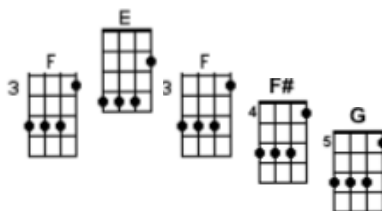

A Picture Of You (Joe Brown and the Bruvvers)

Vocal cues in Green

Intro: F F F F F | E F F# G

Verse 1:

G(B) F D
In the night there are sights to be seen.
G F D
Stars like jewels on the crown of a queen.
C D
But the only sight I want to view...
G C G D
Is that wonderful picture of you.

Verse 2:

G F D
On a streetcar or in the ca-fé.
G F D
All of the evening and most of the day
C D
My mind is in a maze, what can I do?
G C G
I still see that picture of you.

Bridge:

Bm Am Bm Am
It was last summer, I fell in love.
Bm Am Bm D
My heart told me what to do.
G Em
I saw you there on the crest of a hill,
C D
And I took a little picture of you.

Verse 3:

G F D
Then you were gone like a dream in the night.
G F D
With you went my heart, my love and my light.
C D
I didn't know your name, what could I do?
G C G D7
I've only a picture of you.

Instrumental:

Verse 4:

G	F	D	
Then you were gone like a dream in the night.			
G	F	D	
With you went my heart, my love and my light.			
C	D		
I didn't know your name, what could I do?			
G	C	G	D
I've only a picture of you...oh, yeah.			