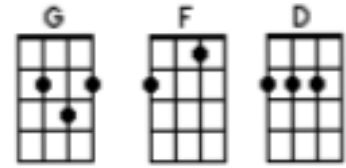

Instrumental:

	G	F	D	G	F	D
A	-2-2-2-3-2-0-----			-2-2-2-3-2-0-----		
E	-----1-1-1-			-----1-1-1-		
C	-----			-----		
G	-----			-----		

	C	D	G	C	G	D7
A	-3-2-3-2-3-2-3-4-5-		-0-----0--			
E	-----		-3-3--0-3--3-			
C	-----		-----2-----			
G	-----		-----			

Verse 4:

G	F	D	
Then you were gone like a dream in the night.			
G	F	D	
With you went my heart, my love and my light.			
C	D		
I didn't know your name, what could I do?			
G	C	G	D
I've only a picture of you...oh, yeah.			

Outro:

G	C	G		
That wonderful picture of you.				
G	C	G		
I'm left with a picture of you, oh, yeah.				
G	C	G		
That wonderful picture of you.				
G	C	G	Gb	G
Oh that wonderful picture of you.