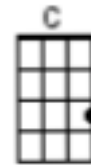

C	D	G	C	G	D7
A	-3-2-3-2-3-2-3-4-5-		-0-----0--			
E	-----		-3-3--0-3--3-			
C	-----		-----2-----			
G	-----		-----