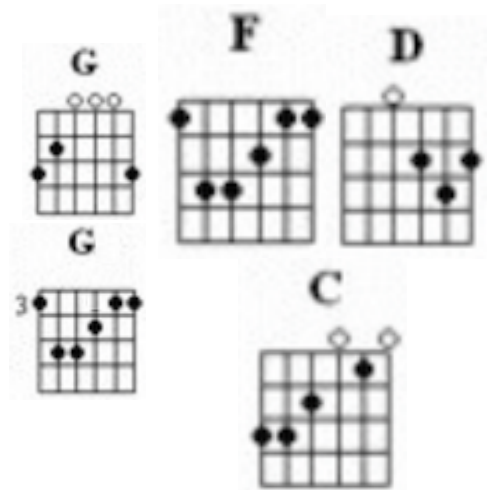

# A Picture Of You (Joe Brown and the Bruvvers)

## Vocal cues in Green

**Intro:** F F F F | E F F# G

### Verse 1:

**G(B)** F D  
In the night there are sights to be seen.  
**G** F D  
Stars like jewels on the crown of a queen.  
**C** D  
But the only sight I want to view...  
**G C G D**  
Is that wonderful picture of you.

### Bridge:

**Bm Am Bm Am**  
It was last summer, I fell in love.  
**Bm Am Bm D**  
My heart told me what to do.  
**G Em**  
I saw you there on the crest of a hill,  
**C D**  
And I took a little picture of you.