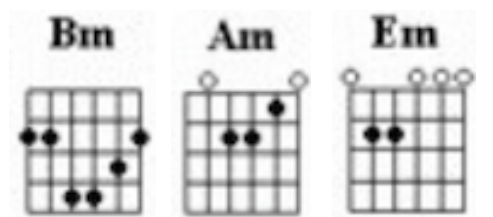

## Vocal cues in Green

**Intro:** F F F F | E F F# G

### Verse 1:

**G(B)** F D  
In the night there are sights to be seen.  
**G** F D  
Stars like jewels on the crown of a queen.  
**C** D  
But the only sight I want to view...  
**G C G D**  
Is that wonderful picture of you.

### Verse 2:

**G** F D  
On a streetcar or in the ca-fé.  
**G** F D  
All of the evening and most of the day  
**C** D  
My mind is in a maze, what can I do?  
**G C G**  
I still see that picture of you.

### Bridge:

**Bm Am Bm Am**  
It was last summer, I fell in love.  
**Bm Am Bm D**  
My heart told me what to do.  
**G Em**  
I saw you there on the crest of a hill,  
**C D**  
And I took a little picture of you.