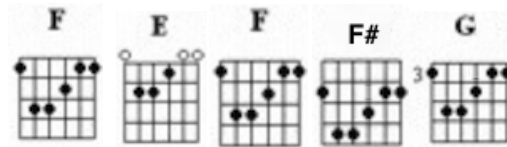

# A Picture Of You (Joe Brown and the Bruvvers)

### Verse 1:

**G(B)** F D  
In the night there are sights to be seen.  
**G** F D  
Stars like jewels on the crown of a queen.  
**C** D  
But the only sight I want to view...  
**G C G D**  
Is that wonderful picture of you.

### Verse 2:

**G** F D  
On a streetcar or in the ca-fé.  
**G** F D  
All of the evening and most of the day  
**C** D  
My mind is in a maze, what can I do?  
**G C G**  
I still see that picture of you.

### Bridge:

**Bm Am Bm Am**  
It was last summer, I fell in love.  
**Bm Am Bm D**  
My heart told me what to do.  
**G Em**  
I saw you there on the crest of a hill,  
**C D**  
And I took a little picture of you.