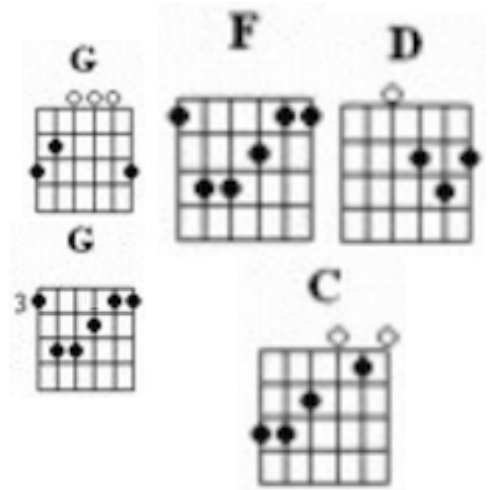

Instrumental:

	G	F	D	G	F	D
e	-----			-----		
B	-----			-----		
G	-4-4-4-5-4-2-	-----			-4-4-4-5-4-2-	-----
D	-----3-3-3-			-----3-3-3-		
A	-----			-----		
E	-----			-----		

	C	D	G	C	G	D7
e	-----		-----		-----	
B	-----		-----		-----	
G	-5-4-5-4-5-4-5-6-7-	-----		-2-0-0----	0-2-0-	-----
D	-----		-----		-----0-2-----	
A	-----		-----		-----	
E	-----		-----		-----	

Verse 4:

G **F** **D**
Then you were gone like a dream in the night.

G **F** **D**
With you went my heart, my love and my light.

C **D**
I didn't know your name, what could I do?

G **C** **G** **D**
I've only a picture of you...oh, yeah.

Outro:

G **C** **G**
That wonderful picture of you.

G **C** **G**
I'm left with a picture of you, oh, yeah.

G **C** **G**
That wonderful picture of you.

G **C** **G** **F#** **G**
Oh that wonderful picture of you.