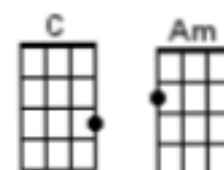

# All My Loving (Lennon/McCartney)

First notes to sing F E D

N/C

(F) (E) Dm(D) G7 C Am  
 Close your eyes and I'll kiss you, to-morrow I'll miss you,  
 F Dm Bb G  
 Re-member I'll al-ways be true.

Dm G7 C Am  
 And then while I'm a-way, I'll write home every day,  
 F G C  
 And I'll send all my loving to you.

N/C

(F) (E) Dm(D) G7 C Am  
 I'll pre-tend that I'm kissing the lips I am missing,  
 F Dm Bb G  
 And hope that my dreams will come true.

Dm G7 C Am  
 And then while I'm a-way I'll write home every day,  
 F G C  
 And I'll send all my loving to you.

Chorus:

(C) Am/C Caug C  
 All my loving I will send to you.  
 Am/C Caug C  
 All my loving, darling I'll be true.

Solo:

| F | F | C | C | Dm | G7 | C | C [break] |

N/C

(F) (E) Dm(D) G7 C Am  
 Close your eyes and I'll kiss you, to-morrow I'll miss you,  
 F Dm Bb G  
 Re-member I'll al-ways be true.

Dm G7 C Am  
 And then while I'm a-way, I'll write home every day,  
 F G C  
 And I'll send all my loving to you.

Chorus:

(C) Am/C Caug C  
 All my loving I will send to you.  
 Am/C Caug C  
 All my loving, darling I'll be true.