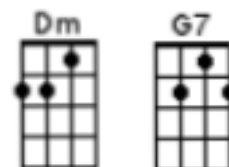

# All My Loving (Lennon/McCartney)

First notes to sing F E D

N/C

(F) (E) Dm(D) G7 C Am  
 Close your eyes and I'll kiss you, to-morrow I'll miss you,  
 F Dm Bb G  
 Re-member I'll al-ways be true.

Dm G7 C Am  
 And then while I'm a-way, I'll write home every day,  
 F G C  
 And I'll send all my loving to you.

N/C

(F) (E) Dm(D) G7 C Am  
 I'll pre-tend that I'm kissing the lips I am missing,  
 F Dm Bb G  
 And hope that my dreams will come true.

Dm G7 C Am  
 And then while I'm a-way I'll write home every day,  
 F G C  
 And I'll send all my loving to you.

Chorus:

(C) Am/C Caug C  
 All my loving I will send to you.  
 Am/C Caug C  
 All my loving, darling I'll be true.

Solo:

| F | F | C | C | Dm | G7 | C | C [break] |

N/C

(F) (E) Dm(D) G7 C Am  
 Close your eyes and I'll kiss you, to-morrow I'll miss you,  
 F Dm Bb G  
 Re-member I'll al-ways be true.

Dm G7 C Am  
 And then while I'm a-way, I'll write home every day,  
 F G C  
 And I'll send all my loving to you.

Chorus:

(C) Am/C Caug C  
 All my loving I will send to you.  
 Am/C Caug C  
 All my loving, darling I'll be true.