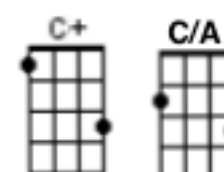

# All My Loving (Lennon/McCartney)

First notes to sing F E D

N/C

(F) (E) Dm(D) G7 C Am  
 Close your eyes and I'll kiss you, to-morrow I'll miss you,  
 F Dm Bb G  
 Re-member I'll al-ways be true.

Dm G7 C Am  
 And then while I'm a-way, I'll write home every day,  
 F G C  
 And I'll send all my loving to you.

N/C

(F) (E) Dm(D) G7 C Am  
 I'll pre-tend that I'm kissing the lips I am missing,  
 F Dm Bb G  
 And hope that my dreams will come true.

Dm G7 C Am  
 And then while I'm a-way I'll write home every day,  
 F G C  
 And I'll send all my loving to you.

Chorus:

(C) Am/C Caug C  
 All my loving I will send to you.  
 Am/C Caug C  
 All my loving, darling I'll be true.

Solo:

| F | F | C | C | Dm | G7 | C | C [break] |

N/C

(F) (E) Dm(D) G7 C Am  
 Close your eyes and I'll kiss you, to-morrow I'll miss you,  
 F Dm Bb G  
 Re-member I'll al-ways be true.