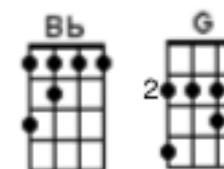

# All My Loving (Lennon/McCartney)

First notes to sing F E D

N/C

(F) (E) Dm(D) G7 C Am  
 Close your eyes and I'll kiss you, to-morrow I'll miss you,  
 F Dm Bb G  
 Re-member I'll al-ways be true.

Dm G7 C Am  
 And then while I'm a-way, I'll write home every day,  
 F G C  
 And I'll send all my loving to you.

N/C

(F) (E) Dm(D) G7 C Am  
 I'll pre-tend that I'm kissing the lips I am missing,  
 F Dm Bb G  
 And hope that my dreams will come true.

Dm G7 C Am  
 And then while I'm a-way I'll write home every day,  
 F G C  
 And I'll send all my loving to you.

Chorus:

(C) Am/C Caug C  
 All my loving I will send to you.  
 Am/C Caug C  
 All my loving, darling I'll be true.

Solo:

| F | F | C | C | Dm | G7 | C | C [break] |

N/C

(F) (E) Dm(D) G7 C Am  
 Close your eyes and I'll kiss you, to-morrow I'll miss you,  
 F Dm Bb G  
 Re-member I'll al-ways be true.

Dm G7 C Am  
 And then while I'm a-way, I'll write home every day,  
 F G C  
 And I'll send all my loving to you.

Chorus:

(C) Am/C Caug C  
 All my loving I will send to you.  
 Am/C Caug C  
 All my loving, darling I'll be true.