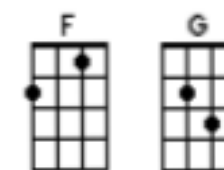

# All My Loving (Lennon/McCartney)

First notes to sing F E D

N/C

(F) (E) Dm(D) G7 C Am  
 Close your eyes and I'll kiss you, to-morrow I'll miss you,  
 F Dm Bb G  
 Re-member I'll al-ways be true.

Dm G7 C Am  
 And then while I'm a-way, I'll write home every day,  
 F G C  
 And I'll send all my loving to you.

N/C

(F) (E) Dm(D) G7 C Am  
 I'll pre-tend that I'm kissing the lips I am missing,  
 F Dm Bb G  
 And hope that my dreams will come true.

Dm G7 C Am  
 And then while I'm a-way I'll write home every day,  
 F G C  
 And I'll send all my loving to you.

Chorus:

(C) Am/C Caug C  
 All my loving I will send to you.  
 Am/C Caug C  
 All my loving, darling I'll be true.

Solo:

| F | F | C | C | Dm | G7 | C | C [break] |

N/C

(F) (E) Dm(D) G7 C Am  
 Close your eyes and I'll kiss you, to-morrow I'll miss you,  
 F Dm Bb G  
 Re-member I'll al-ways be true.

Dm G7 C Am  
 And then while I'm a-way, I'll write home every day,  
 F G C  
 And I'll send all my loving to you.

Chorus:

(C) Am/C Caug C  
 All my loving I will send to you.  
 Am/C Caug C  
 All my loving, darling I'll be true.