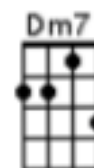

### Verse 1

**C(G3)** {TAB 1}  
 Cracklin' Rosie, get on board,  
**C(G3)** (C4) **F(D3)**  
 We're gonna ride 'till there ain't no more to go  
**F(F3)** {TAB 2} **F** {TAB 2}  
 Taking it slow... Lord don't you know  
**Dm(D3)** **G7**  
 Have me a time with a poor man's lady...

### Chorus:

**C(C3)** **F(A2-F2)** **G(G2)** **C(C3)**  
 Oh, I love my Rosie child  
**C(E3)** **F(F3)** **G** **C**  
 She got the way to make me happy  
**C(E3)** **F(F3)** **G** **C**  
 You and me, we go in style  
**Dm(D3)**  
 Cracklin' Rose you're a store-bought woman  
**Dm(F3)**  
 But you make me sing like a guitar humming  
**Dm(A3)**  
 So hang on to me girl  
**Dm7(C4)** **G(D4)**  
 Our song keeps runnin' on...  
**G(B3)** **(A3-G3)** **(B3)** **(G3)** **(A3-G3)**  
 Play it no..w. Play it now. Play it now, my ba-by.