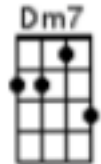

### Chorus:

**C(C3)** **F(A2-F2)** **G(G2)** **C(C3)**  
 Oh, I love my Rosie child  
**C(E3)** **F(F3)** **G** **C**  
 She got the way to make me happy  
**C(E3)** **F(F3)** **G** **C**  
 You and me, we go in style  
**Dm(D3)**  
 Cracklin' Rose you're a store-bought woman  
**Dm(F3)**  
 But you make me sing like a guitar humming  
**Dm(A3)**  
 So hang on to me girl  
**Dm7(C4)** **G(D4)**  
 Our song keeps runnin' on...  
**G(B3)** **(A3-G3)** **(B3)** **(G3)** **(A3-G3)**  
 Play it no..w. Play it now. Play it now, my ba-by.

**C F G C**

Oh, I love my Rosie child

**C F G C**

She got the way to make me happy

**C F G C**

You and me, we go in style

**Dm**

Cracklin' Rose you're a store-bought woman

**Dm**

But you make me sing like a guitar hummin'

**Dm**

So hang on to me girl

**Dm7**

**G**

Our song keeps running on...

**G**

**F G**

Play it now. Play it now. Play it now, my ba-by.

*(Could repeat verse four and chorus. Finish on C)*

{TAB 1}

**C**

A		-3	---	0	---	
E		---	3	---	0	
C		---	---	---	---	
G		---	---	---	---	

{TAB 2}

**F**