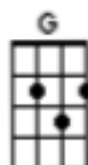

### Verse 1

**C(G3)** {TAB 1}  
 Cracklin' Rosie, get on board,  
**C(G3)** (C4) **F(D3)**  
 We're gonna ride 'till there ain't no more to go  
**F(F3)** {TAB 2} **F** {TAB 2}  
 Taking it slow... Lord don't you know  
**Dm(D3)** **G7**  
 Have me a time with a poor man's lady...

### Verse 2:

**C(C4)** {TAB 1}  
 Hitchin' on a twilight train  
**C(G3)** **F**  
 Ain't nothing there that I care to take a-long  
**F(F3)** {TAB 2} **F** {TAB 2}  
 Maybe a song... to sing when I want  
**Dm(D3)** **G7** **C**  
 Don't need to say please to no man for a happy tune.

### Chorus:

**C(C3)** **F(A2-F2)** **G(G2)** **C(C3)**  
 Oh, I love my Rosie child  
**C(E3)** **F(F3)** **G** **C**  
 She got the way to make me happy  
**C(E3)** **F(F3)** **G** **C**  
 You and me, we go in style  
**Dm(D3)**  
 Cracklin' Rose you're a store-bought woman  
**Dm(F3)**  
 But you make me sing like a guitar humming  
**Dm(A3)**  
 So hang on to me girl  
**Dm7(C4)** **G(D4)**  
 Our song keeps runnin' on...  
**G(B3)** **(A3-G3)** **(B3)** **(G3)** **(A3-G3)**  
 Play it no..w. Play it now. Play it now, my ba-by.