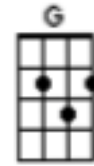

### Chorus:

**C(C3)** **F(A2-F2)** **G(G2)** **C(C3)**  
 Oh, I love my Rosie child  
**C(E3)** **F(F3)** **G** **C**  
 She got the way to make me happy  
**C(E3)** **F(F3)** **G** **C**  
 You and me, we go in style  
**Dm(D3)**  
 Cracklin' Rose you're a store-bought woman  
**Dm(F3)**  
 But you make me sing like a guitar humming  
**Dm(A3)**  
 So hang on to me girl  
**Dm7(C4)** **G(D4)**  
 Our song keeps runnin' on...  
**G(B3)** **(A3-G3)** **(B3)** **(G3)** **(A3-G3)**  
 Play it no..w. Play it now. Play it now, my ba-by.

**C F G C**

Oh, I love my Rosie child

**C F G C**

She got the way to make me happy

**C F G C**

You and me, we go in style

**Dm**

Cracklin' Rose you're a store-bought woman

**F G**

Play it now. Play it now. Play it now, my ba-by.

*(Could repeat verse four and chorus. Finish on C)*

{TAB 1}

**C**

A		-3	---	0	---	
E		---	3	---	0	
C		---	---	---	---	
G		---	---	---	---	

{TAB 2}

**F**