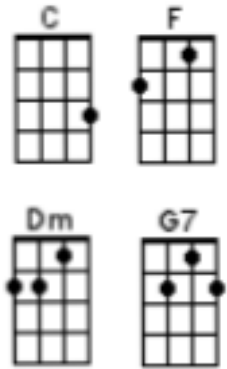

### Verse 2:

**C(C4)** {TAB 1}  
 Hitchin' on a twilight train  
**C(G3)** **F**  
 Ain't nothing there that I care to take a-long  
**F(F3)** {TAB 2} **F** {TAB 2}  
 Maybe a song... to sing when I want  
**Dm(D3)** **G7** **C**  
 Don't need to say please to no man for a happy tune.

### Chorus:

**C(C3)** **F(A2-F2)** **G(G2)** **C(C3)**  
 Oh, I love my Rosie child  
**C(E3)** **F(F3)** **G** **C**  
 She got the way to make me happy  
**C(E3)** **F(F3)** **G** **C**  
 You and me, we go in style  
**Dm(D3)**  
 Cracklin' Rose you're a store-bought woman  
**Dm(F3)**  
 But you make me sing like a guitar humming  
**Dm(A3)**  
 So hang on to me girl  
**Dm7(C4)** **G(D4)**  
 Our song keeps runnin' on...  
**G(B3)** **(A3-G3)** **(B3)** **(G3)** **(A3-G3)**  
 Play it no..w. Play it now. Play it now, my ba-by.

{TAB 2}

**F**

{TAB 2}

We got all night... to set the world right

**Dm**

**G7**

Find us a dream that don't ask no questions, yeah.

**Chorus:**

**C F G C**

Oh, I love my Rosie child

**C F G C**

She got the way to make me happy

**C F G C**

You and me, we go in style

**Dm**

Cracklin' Rose you're a store-bought woman