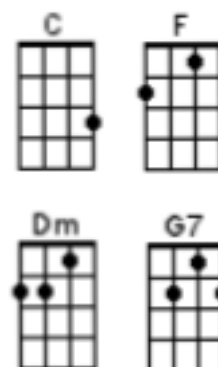

# Cracklin' Rosie (Neil Diamond)

**Intro:**

**Dm**

A	-3---0----	-----	-----
E	---3---0-3-	---0-----	---0-1-3-
C	-----	-0-----0-2-	-2-----
G	-----	-----2-2----	-----

**{TAB 1}**

**C**

A	-3---0----
E	---3---0-
C	-----
G	-----

**{TAB 2}**

**F**

A	-0-----
E	---3-0-3-
C	-----
G	-----

### Verse 1

**C(G3)** {TAB 1}  
 Cracklin' Rosie, get on board,  
**C(G3)** (C4) **F(D3)**  
 We're gonna ride 'till there ain't no more to go  
**F(F3)** {TAB 2} **F** {TAB 2}  
 Taking it slow... Lord don't you know  
**Dm(D3)** **G7**  
 Have me a time with a poor man's lady...

### Chorus:

**C(C3)** **F(A2-F2)** **G(G2)** **C(C3)**  
 Oh, I love my Rosie child  
**C(E3)** **F(F3)** **G** **C**  
 She got the way to make me happy  
**C(E3)** **F(F3)** **G** **C**  
 You and me, we go in style  
**Dm(D3)**  
 Cracklin' Rose you're a store-bought woman  
**Dm(F3)**  
 But you make me sing like a guitar humming  
**Dm(A3)**  
 So hang on to me girl  
**Dm7(C4)** **G(D4)**  
 Our song keeps runnin' on...  
**G(B3)** **(A3-G3)** **(B3)** **(G3)** **(A3-G3)**  
 Play it no..w. Play it now. Play it now, my ba-by.