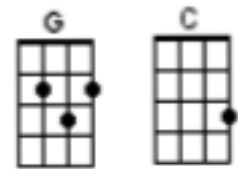

# Ding Dong Merrily on High

First note to sing: G G A G F# E D

## Verse 1:

**G**            **C**            **G**            **C**            **D**            **G**  
Ding Dong! merrily on high, in heav'n the bells are ringing.  
**G**            **C**            **G**            **C**            **D**            **G**  
Ding, dong! verily the sky is riv'n with angel singing.

## Verse 2:

**G**            **C**            **G**            **C**            **D**            **G**  
E'en so here below, be-low, let steeple bells be swungen,  
**G**            **C**            **G**            **C**            **D**            **G**  
And i-o, i-o, i-o, by priest and people sungen.

## Verse 3:

**G**            **C**            **G**            **C**            **D**            **G**  
Pray ye dutifully prime your matin chime, ye ringers,  
**G**            **C**            **G**            **C**            **D**            **G**  
May ye beautifully rhyme your eve-time song, ye singers.