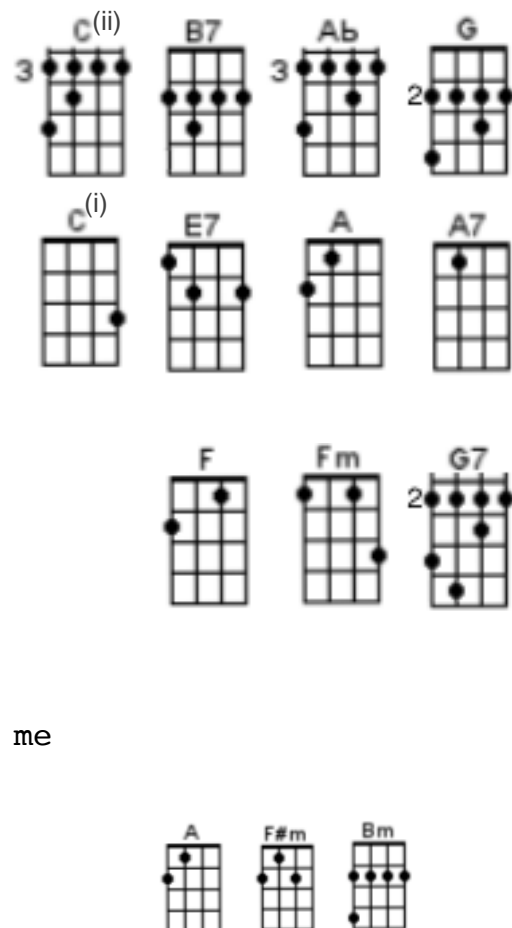

Dream a Little Dream of Me

(as sung by The Mamas and Papas)

First note to sing: C

C⁽ⁱⁱ⁾ B7 Ab G
 Stars shining bright a-bove you
C⁽ⁱ⁾ E7 A A7
 Night breezes seem to whisper I love you
F Fm
 Birds singing in the Sycamore tree
C Ab G C G7
 Dream a little dream of me.

C⁽ⁱⁱ⁾ B7 Ab G
 Say nightie-night and kiss me
C⁽ⁱ⁾ E7 A A7
 Just hold me tight and tell me you'll miss me
F Fm
 While I'm alone and blue as can be
C⁽ⁱⁱ⁾ Ab G C E7
 Dream a little dream of me.

Bridge:

A(A) F#m Bm E7 A F#m Bm E7
 Stars fading but I linger on dear, still craving your kiss
A F#m Bm E7 A F#m Ab G
 I'm longing to linger till dawn dear, just saying this.

C⁽ⁱⁱ⁾ B7 Ab G
 Sweet dreams till sunbeams find you
C⁽ⁱ⁾ E7 A A7
 Sweet dreams that leave all worries be-hind you
F Fm
 But in your dreams whatever they be
C⁽ⁱⁱ⁾ Ab G C E7
 Dream a little dream of me.

Guitar solo: C B7 Ab G
 C E7 A A7
 F F Fm Fm
 C Ab G C E7