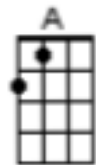

Eight Days A Week (The Beatles)

First note to sing: B

Count in: 1 2 1 2 3 4
After intro, count 2
3 4 then "Ooh I
need..."

| G/// | A/// | C/// | G/ (2 3 4) |

G A7 C G
Ooh I need your love babe, guess you know it's true.
G A7 C G
Hope you need my love babe, just like I need you.

Em C Em A
Hold me, love me, hold me, love me.
G A7 C G
I ain't got nothin' but love babe, eight days a week.

G A7 C G
Love you ev'ry day girl, always on my mind.
G A7 C G
One thing I can say girl, love you all the time.

Em C Em A
Hold me, love me, hold me, love me.
G A7 C G
I ain't got nothin' but love girl, eight days a week.

D Em
Eight days a week I love you.
A C D
Eight days a week is not enough to show I care.

G A7 C G
Ooh I need your love babe, guess you know it's true.
G A7 C G
Hope you need my love babe, just like I need you.