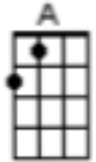

Em   **C**   **Em**   **A**
Hold me, love me, hold me, love me.
G   **A7**   **C**   **G**
I ain't got nothin' but love babe, eight days a week.