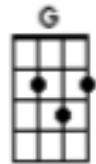

Eight Days A Week (The Beatles)

First note to sing: B

Count in: 1 2 1 2 3 4
After intro, count 2
3 4 then "Ooh I
need..."

| G/// | A/// | C/// | G/ (2 3 4) |

G A7 C G
Ooh I need your love babe, guess you know it's true.
G A7 C G
Hope you need my love babe, just like I need you.

Em C Em A
Hold me, love me, hold me, love me.
G A7 C G
I ain't got nothin' but love babe, eight days a week.

G A7 C G
Love you ev'ry day girl, always on my mind.
G A7 C G
One thing I can say girl, love you all the time.

Em C Em A
Hold me, love me, hold me, love me.
G A7 C G
I ain't got nothin' but love girl, eight days a week.

D Em
Eight days a week I love you.
A C D
Eight days a week is not enough to show I care.

G A7 C G
Ooh I need your love babe, guess you know it's true.
G A7 C G
Hope you need my love babe, just like I need you.

Em C Em A
Hold me, love me, hold me, love me.
G A7 C G
I ain't got nothin' but love babe, eight days a week.

D Em
Eight days a week I love you.
A C D
Eight days a week is not enough to show I care.

G **A7** **C** **G**
Love you ev'ry day girl, always on my mind.
G **A7** **C** **G**
One thing I can say girl, love you all the time.