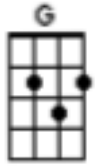

Eight Days A Week (The Beatles)

First note to sing: B

Count in: 1 2 1 2 3 4
After intro, count 2
3 4 then "Ooh I
need..."

| G/// | A/// | C/// | G/ (2 3 4) |

G A7 C G
Ooh I need your love babe, guess you know it's true.
G A7 C G
Hope you need my love babe, just like I need you.

Em C Em A
Hold me, love me, hold me, love me.
G A7 C G
I ain't got nothin' but love babe, eight days a week.

G A7 C G
Love you ev'ry day girl, always on my mind.
G A7 C G
One thing I can say girl, love you all the time.

Em C Em A
Hold me, love me, hold me, love me.
G A7 C G
I ain't got nothin' but love girl, eight days a week.

D Em
Eight days a week I love you.
A C D
Eight days a week is not enough to show I care.

G A7 C G
Ooh I need your love babe, guess you know it's true.
G A7 C G
Hope you need my love babe, just like I need you.

Em C Em A
Hold me, love me, hold me, love me.
G A7 C G
I ain't got nothin' but love babe, eight days a week.

D Em
Eight days a week I love you.
A C D
Eight days a week is not enough to show I care.

G **A7** **C** **G**
Love you ev'ry day girl, always on my mind.
G **A7** **C** **G**
One thing I can say girl, love you all the time.