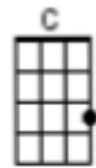

C   **G**
Eight days a week,
C   **G** ///   **A** ///   **C** ///   **G** /
Eight days a week,