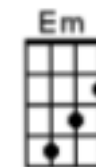

Eight Days A Week (The Beatles)

First note to sing: B

Count in: 1 2 1 2 3 4
After intro, count 2
3 4 then "Ooh I
need..."

| G/// | A/// | C/// | G/ (2 3 4) |

G A7 C G
Ooh I need your love babe, guess you know it's true.
G A7 C G
Hope you need my love babe, just like I need you.

Em C Em A
Hold me, love me, hold me, love me.
G A7 C G
I ain't got nothin' but love babe, eight days a week.

G A7 C G
Love you ev'ry day girl, always on my mind.
G A7 C G
One thing I can say girl, love you all the time.

Em C Em A
Hold me, love me, hold me, love me.
G A7 C G
I ain't got nothin' but love girl, eight days a week.

D Em
Eight days a week I love you.
A C D
Eight days a week is not enough to show I care.

G A7 C G
Ooh I need your love babe, guess you know it's true.
G A7 C G
Hope you need my love babe, just like I need you.