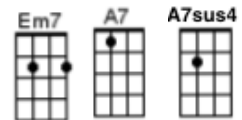

Everybody's Changing (Keene)

Intro:

C Cmaj7 C Cmaj7 C Cmaj7 C Cmaj7
 C Cmaj7 Dm Cmaj7 C Cmaj7 C Cmaj7

First notes to sing in Green

Verse 1:

(E) C(D)(C) F(A)
 You say you wander your own land
 Dm
 But when I think about it
 G7 C Cmaj7 C Cmaj7
 I don't see how you can.

Verse 2:

C
 You're aching, you're breaking
 F
 And I can see the pain in your eyes
 Dm
 Says everybody's changing
 G7 Am
 And I don't know why.

Am Amsus2 Am Amsus2

Chorus:

F(A) G
 So little time
 C F
 Try to understand that I'm
 Dm G
 Trying to make a move just to stay in the game
 Em7 A7 A7sus4
 I try to stay awake and re-member my name
 Dm G C
 But everybody's changing and I don't feel the same.

Instrumental:

C Cmaj7 C Cmaj7 C Cmaj7 C Cmaj7
 C Cmaj7 Dm Cmaj7 C Cmaj7 C Cmaj7

Verse 3:

C
You're gone from here

F
Soon you will disappear

Fading into beautiful light

Dm
'cos everybody's changing

G C Cmaj7 C Cmaj7
And I don't feel right.