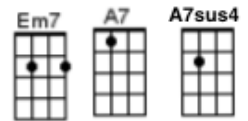

Everybody's Changing (Keene)

Intro:

C Cmaj7 C Cmaj7 C Cmaj7 C Cmaj7
 C Cmaj7 Dm Cmaj7 C Cmaj7 C Cmaj7

First notes to sing in Green

Verse 1:

(E) C(D)(C) F(A)
 You say you wander your own land
 Dm
 But when I think about it
 G7 C Cmaj7 C Cmaj7
 I don't see how you can.

Verse 2:

C
 You're aching, you're breaking
 F
 And I can see the pain in your eyes
 Dm
 Says everybody's changing
 G7 Am
 And I don't know why.

Am Amsus2 Am Amsus2

Chorus:

F(A) G
 So little time
 C F
 Try to understand that I'm
 Dm G
 Trying to make a move just to stay in the game
 Em7 A7 A7sus4
 I try to stay awake and re-member my name
 Dm G C
 But everybody's changing and I don't feel the same.

Instrumental:

C Cmaj7 C Cmaj7 C Cmaj7 C Cmaj7
 C Cmaj7 Dm Cmaj7 C Cmaj7 C Cmaj7

Verse 3:

C
You're gone from here

F
Soon you will disappear

Fading into beautiful light

Dm
'cos everybody's changing

G C Cmaj7 C Cmaj7
And I don't feel right.

Chorus:

F G
So little time

C F
Try to understand that I'm

Dm G
Trying to make a move just to stay in the game

Em7 A7 A7sus4
I try to stay awake and re-member my name

Dm G C Cmaj7 C Cmaj7
But everybody's changing and I don't feel the same.