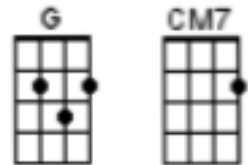

Everybody's Changing (Keene)

Intro:

C Cmaj7 C Cmaj7 C Cmaj7 C Cmaj7
 C Cmaj7 Dm Cmaj7 C Cmaj7 C Cmaj7

First notes to sing in Green

Verse 1:

(E) C(D)(C) F(A)
 You say you wander your own land
 Dm
 But when I think about it
 G7 C Cmaj7 C Cmaj7
 I don't see how you can.

Verse 2:

C
 You're aching, you're breaking
 F
 And I can see the pain in your eyes
 Dm
 Says everybody's changing
 G7 Am
 And I don't know why.

Am Amsus2 Am Amsus2

Chorus:

F(A) G
 So little time
 C F
 Try to understand that I'm
 Dm G
 Trying to make a move just to stay in the game
 Em7 A7 A7sus4
 I try to stay awake and re-member my name
 Dm G C
 But everybody's changing and I don't feel the same.

Instrumental:

C Cmaj7 C Cmaj7 C Cmaj7 C Cmaj7
 C Cmaj7 Dm Cmaj7 C Cmaj7 C Cmaj7

Verse 3:

C
You're gone from here

F
Soon you will disappear

Fading into beautiful light

Dm
'cos everybody's changing

G C Cmaj7 C Cmaj7
And I don't feel right.