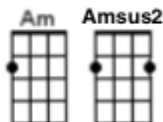

Everybody's Changing (Keene)

Intro:

C Cmaj7 C Cmaj7 C Cmaj7 C Cmaj7
 C Cmaj7 Dm Cmaj7 C Cmaj7 C Cmaj7

First notes to sing in Green

Verse 1:

(E) C(D)(C) F(A)
 You say you wander your own land
 Dm
 But when I think about it
 G7 C Cmaj7 C Cmaj7
 I don't see how you can.

Verse 2:

C
 You're aching, you're breaking
 F
 And I can see the pain in your eyes
 Dm
 Says everybody's changing
 G7 Am
 And I don't know why.

Am Amsus2 Am Amsus2

Chorus:

F(A) G
 So little time
 C F
 Try to understand that I'm
 Dm G
 Trying to make a move just to stay in the game
 Em7 A7 A7sus4
 I try to stay awake and re-member my name
 Dm G C
 But everybody's changing and I don't feel the same.

Instrumental:

C Cmaj7 C Cmaj7 C Cmaj7 C Cmaj7
 C Cmaj7 Dm Cmaj7 C Cmaj7 C Cmaj7

Verse 3:

C
You're gone from here

F
Soon you will disappear

Fading into beautiful light

Dm
'cos everybody's changing

G C Cmaj7 C Cmaj7
And I don't feel right.

Chorus:

F G
So little time

C F
Try to understand that I'm

Dm G
Trying to make a move just to stay in the game

Em7 A7 A7sus4
I try to stay awake and re-member my name

Dm G C Cmaj7 C Cmaj7
But everybody's changing and I don't feel the same.