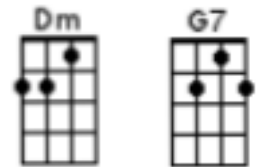

Everybody's Changing (Keene)

Intro:

C Cmaj7 C Cmaj7 C Cmaj7 C Cmaj7
 C Cmaj7 Dm Cmaj7 C Cmaj7 C Cmaj7

First notes to sing in Green

Verse 1:

(E) C(D)(C) F(A)
 You say you wander your own land
 Dm
 But when I think about it
 G7 C Cmaj7 C Cmaj7
 I don't see how you can.

Verse 2:

C
 You're aching, you're breaking
 F
 And I can see the pain in your eyes
 Dm
 Says everybody's changing
 G7 Am
 And I don't know why.

Am Amsus2 Am Amsus2

Chorus:

F(A) G
 So little time
 C F
 Try to understand that I'm
 Dm G
 Trying to make a move just to stay in the game
 Em7 A7 A7sus4
 I try to stay awake and re-member my name
 Dm G C
 But everybody's changing and I don't feel the same.

Instrumental:

C Cmaj7 C Cmaj7 C Cmaj7 C Cmaj7
 C Cmaj7 Dm Cmaj7 C Cmaj7 C Cmaj7

Verse 3:

C
You're gone from here

F
Soon you will disappear

Fading into beautiful light

Dm
'cos everybody's changing

G C Cmaj7 C Cmaj7
And I don't feel right.