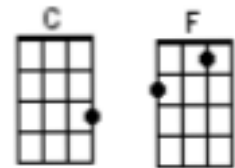

Everybody's Changing (Keene)

Intro:

C Cmaj7 C Cmaj7 C Cmaj7 C Cmaj7
 C Cmaj7 Dm Cmaj7 C Cmaj7 C Cmaj7

First notes to sing in Green

Verse 1:

(E) C(D)(C) F(A)
 You say you wander your own land
 Dm
 But when I think about it
 G7 C Cmaj7 C Cmaj7
 I don't see how you can.

Verse 2:

C
 You're aching, you're breaking
 F
 And I can see the pain in your eyes
 Dm
 Says everybody's changing
 G7 Am
 And I don't know why.

Am Amsus2 Am Amsus2

Chorus:

F(A) G
 So little time
 C F
 Try to understand that I'm
 Dm G
 Trying to make a move just to stay in the game
 Em7 A7 A7sus4
 I try to stay awake and re-member my name
 Dm G C
 But everybody's changing and I don't feel the same.

Instrumental:

C Cmaj7 C Cmaj7 C Cmaj7 C Cmaj7
 C Cmaj7 Dm Cmaj7 C Cmaj7 C Cmaj7

Verse 3:

C
You're gone from here

F
Soon you will disappear

Fading into beautiful light

Dm
'cos everybody's changing

G C Cmaj7 C Cmaj7
And I don't feel right.