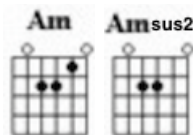

Everybody's Changing (Keene)

Intro:

(C Cmaj7 C Cmaj7) (C Cmaj7 C Cmaj7)
 (C Cmaj7 Dm Cmaj7) (C Cmaj7 C Cmaj7)

First notes to sing in Green

Verse 1:

(E) C(D)(C) F(A)
 You say you wander your own land
 Dm
 But when I think about it
 G7 C Cmaj7 C Cmaj7
 I don't see how you can.

Verse 2:

C
 You're aching, you're breaking
 F
 And I can see the pain in your eyes
 Dm
 Says everybody's changing
 G7 Am
 And I don't know why.

Am Amsus2 Am Amsus2

Chorus:

F(A) G
 So little time
 C F
 Try to understand that I'm
 Dm G
 Trying to make a move just to stay in the game
 Em7 A7 A7sus4
 I try to stay awake and re-member my name
 Dm G C
 But everybody's changing and I don't feel the same.

Instrumental:

(C Cmaj7 C Cmaj7) (C Cmaj7 C Cmaj7)
 (C Cmaj7 Dm Cmaj7) (C Cmaj7 C Cmaj7)

Verse 3:

C
You're gone from here
F
Soon you will disappear

Fading into beautiful light
Dm
'cos everybody's changing
G **C** **Cmaj7** **C** **Cmaj7**
And I don't feel right.

Chorus:

F **G**
So little time
C **F**
Try to understand that I'm
Dm **G**
Trying to make a move just to stay in the game
Em7 **A7** **A7sus4**
I try to stay awake and re-member my name
Dm **G** **C Cmaj7 C Cmaj7**
But everybody's changing and I don't feel the same.