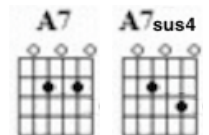

Everybody's Changing (Keene)

Intro:

(C Cmaj7 C Cmaj7) (C Cmaj7 C Cmaj7)
 (C Cmaj7 Dm Cmaj7) (C Cmaj7 C Cmaj7)

First notes to sing in Green

Verse 1:

(E) C(D)(C) F(A)
 You say you wander your own land
 Dm
 But when I think about it
 G7 C Cmaj7 C Cmaj7
 I don't see how you can.

Verse 2:

C
 You're aching, you're breaking
 F
 And I can see the pain in your eyes
 Dm
 Says everybody's changing
 G7 Am
 And I don't know why.

Am Amsus2 Am Amsus2

Chorus:

F(A) G
 So little time
 C F
 Try to understand that I'm
 Dm G
 Trying to make a move just to stay in the game
 Em7 A7 A7sus4
 I try to stay awake and re-member my name
 Dm G C
 But everybody's changing and I don't feel the same.

Instrumental:

(C Cmaj7 C Cmaj7) (C Cmaj7 C Cmaj7)
 (C Cmaj7 Dm Cmaj7) (C Cmaj7 C Cmaj7)

Verse 3:

C
You're gone from here
F
Soon you will disappear

Fading into beautiful light
Dm
'cos everybody's changing
G **C** **Cmaj7** **C** **Cmaj7**
And I don't feel right.