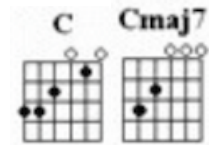

Everybody's Changing (Keene)

Intro:

(C Cmaj7 C Cmaj7) (C Cmaj7 C Cmaj7)
 (C Cmaj7 Dm Cmaj7) (C Cmaj7 C Cmaj7)

First notes to sing in Green

Verse 1:

(E) C(D)(C) F(A)
 You say you wander your own land
 Dm
 But when I think about it
 G7 C Cmaj7 C Cmaj7
 I don't see how you can.

Verse 2:

C
 You're aching, you're breaking
 F
 And I can see the pain in your eyes
 Dm
 Says everybody's changing
 G7 Am
 And I don't know why.

Am Amsus2 Am Amsus2

Chorus:

F(A) G
 So little time
 C F
 Try to understand that I'm
 Dm G
 Trying to make a move just to stay in the game
 Em7 A7 A7sus4
 I try to stay awake and re-member my name
 Dm G C
 But everybody's changing and I don't feel the same.

Instrumental:

(C Cmaj7 C Cmaj7) (C Cmaj7 C Cmaj7)
 (C Cmaj7 Dm Cmaj7) (C Cmaj7 C Cmaj7)

Verse 3:

C
You're gone from here
F
Soon you will disappear

Fading into beautiful light
Dm
'cos everybody's changing
G **C** **Cmaj7** **C** **Cmaj7**
And I don't feel right.

Chorus:

F **G**
So little time
C **F**
Try to understand that I'm
Dm **G**
Trying to make a move just to stay in the game
Em7 **A7** **A7sus4**
I try to stay awake and re-member my name
Dm **G** **C Cmaj7 C Cmaj7**
But everybody's changing and I don't feel the same.