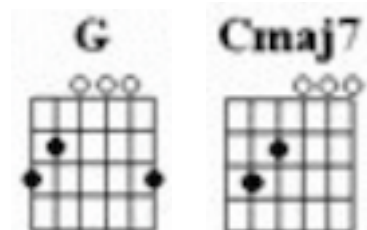

Everybody's Changing (Keene)

Intro:

(C Cmaj7 C Cmaj7) (C Cmaj7 C Cmaj7)
 (C Cmaj7 Dm Cmaj7) (C Cmaj7 C Cmaj7)

First notes to sing in Green

Verse 1:

(E) C(D)(C) F(A)
 You say you wander your own land
 Dm
 But when I think about it
 G7 C Cmaj7 C Cmaj7
 I don't see how you can.

Verse 2:

C
 You're aching, you're breaking
 F
 And I can see the pain in your eyes
 Dm
 Says everybody's changing
 G7 Am
 And I don't know why.

Am Amsus2 Am Amsus2

Chorus:

F(A) G
 So little time
 C F
 Try to understand that I'm
 Dm G
 Trying to make a move just to stay in the game
 Em7 A7 A7sus4
 I try to stay awake and re-member my name
 Dm G C
 But everybody's changing and I don't feel the same.

Instrumental:

(C Cmaj7 C Cmaj7) (C Cmaj7 C Cmaj7)
 (C Cmaj7 Dm Cmaj7) (C Cmaj7 C Cmaj7)

Verse 3:

C
You're gone from here
F
Soon you will disappear

Fading into beautiful light
Dm
'cos everybody's changing
G **C** **Cmaj7** **C** **Cmaj7**
And I don't feel right.