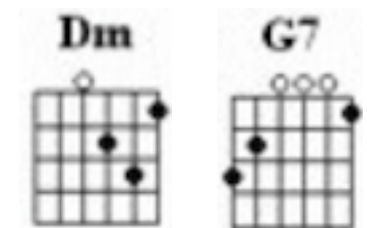

Everybody's Changing (Keene)

Intro:

(C Cmaj7 C Cmaj7) (C Cmaj7 C Cmaj7)
 (C Cmaj7 Dm Cmaj7) (C Cmaj7 C Cmaj7)

First notes to sing in Green

Verse 1:

(E) C(D)(C) F(A)
 You say you wander your own land
 Dm
 But when I think about it
 G7 C Cmaj7 C Cmaj7
 I don't see how you can.

Verse 2:

C
 You're aching, you're breaking
 F
 And I can see the pain in your eyes
 Dm
 Says everybody's changing
 G7 Am
 And I don't know why.

Am Amsus2 Am Amsus2

Chorus:

F(A) G
 So little time
 C F
 Try to understand that I'm
 Dm G
 Trying to make a move just to stay in the game
 Em7 A7 A7sus4
 I try to stay awake and re-member my name
 Dm G C
 But everybody's changing and I don't feel the same.

Instrumental:

(C Cmaj7 C Cmaj7) (C Cmaj7 C Cmaj7)
 (C Cmaj7 Dm Cmaj7) (C Cmaj7 C Cmaj7)

Verse 3:

C
You're gone from here
F
Soon you will disappear

Fading into beautiful light
Dm
'cos everybody's changing
G **C** **Cmaj7** **C** **Cmaj7**
And I don't feel right.