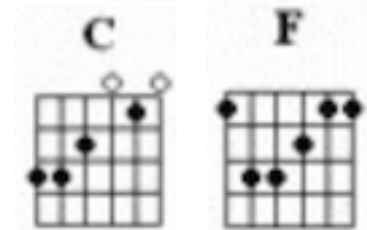

Everybody's Changing (Keene)

Intro:

(C Cmaj7 C Cmaj7) (C Cmaj7 C Cmaj7)
 (C Cmaj7 Dm Cmaj7) (C Cmaj7 C Cmaj7)

First notes to sing in Green

Verse 1:

(E) C(D)(C) F(A)
 You say you wander your own land
 Dm
 But when I think about it
 G7 C Cmaj7 C Cmaj7
 I don't see how you can.

Verse 2:

C
 You're aching, you're breaking
 F
 And I can see the pain in your eyes
 Dm
 Says everybody's changing
 G7 Am
 And I don't know why.

Am Amsus2 Am Amsus2

Chorus:

F(A) G
 So little time
 C F
 Try to understand that I'm
 Dm G
 Trying to make a move just to stay in the game
 Em7 A7 A7sus4
 I try to stay awake and re-member my name
 Dm G C
 But everybody's changing and I don't feel the same.

Instrumental:

(C Cmaj7 C Cmaj7) (C Cmaj7 C Cmaj7)
 (C Cmaj7 Dm Cmaj7) (C Cmaj7 C Cmaj7)

Verse 3:

C
You're gone from here
F
Soon you will disappear

Fading into beautiful light
Dm
'cos everybody's changing
G **C** **Cmaj7** **C** **Cmaj7**
And I don't feel right.