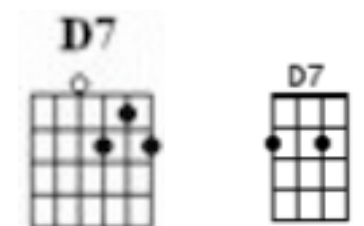

From A Jack To A King (Ned Miller)

First note to sing: E

Verse 1:

C
From a jack to a king...
G
From loneliness to a wedding ring.
G
I played an ace and I won a queen
C **(F C)**
And walked away with your heart.

Verse 2:

N/C
From a jack to a king...
G
With no regret I stacked the cards last night.
G
And Lady Luck played her hand just right.
C **C7**
To make me king of your heart.

Chorus:

C7 **F**
For just a little while,
C
I thought that I might lose the game.
D7
Then just in time I saw,
G
The twinkle in your eyes.

Verse 3:

N/C
From a jack to a king...
G
From loneliness to a wedding ring.
G
I played an ace and I won a queen
C **(F C)**
And walked away with your heart.

Interlude:

(Guitar)

	C	G	F	G	C	F	C
e	-8-8-8-8-	-7-7-7-7-	-5-5-5-5-	-----	-----	-----	-7-10--8-
B	-----	-----	-----	-8-8-8-8-	-5-6-5-----	--8--8-	-----
G	-----	-----	-----	-----	-----7-5-	-9--10--	-----
D	-----	-----	-----	-----	-----	-----	-----
A	-----	-----	-----	-----	-----	-----	-----
E	-----	-----	-----	-----	-----	-----	-----

G

The sparkle in your eyes.

Verse 4:

N/C C

From a jack to a king...

G

From loneliness to a wedding ring.

G