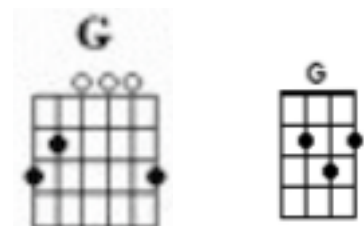

From A Jack To A King (Ned Miller)

First note to sing: E

Verse 1:

C
From a jack to a king...
G
From loneliness to a wedding ring.
G
I played an ace and I won a queen
C **(F C)**
And walked away with your heart.

Verse 2:

N/C
From a jack to a king...
G
With no regret I stacked the cards last night.
G
And Lady Luck played her hand just right.
C **C7**
To make me king of your heart.

Chorus:

C7 **F**
For just a little while,
C
I thought that I might lose the game.
D7
Then just in time I saw,
G
The twinkle in your eyes.

Verse 3:

N/C
From a jack to a king...
G
From loneliness to a wedding ring.
G
I played an ace and I won a queen
C **(F C)**
And walked away with your heart.

Interlude:

(Guitar)

	C	G	F	G	C	F	C
e	-8-8-8-8-	-7-7-7-7-	-5-5-5-5-	-----	-----	-----	-7-10--8-
B	-----	-----	-----	-8-8-8-8-	-5-6-5-----	--8--8-	-----
G	-----	-----	-----	-----	-----7-5-	-9--10--	-----
D	-----	-----	-----	-----	-----	-----	-----
A	-----	-----	-----	-----	-----	-----	-----
E	-----	-----	-----	-----	-----	-----	-----

G

The sparkle in your eyes.

Verse 4:

N/C C

From a jack to a king...

G

From loneliness to a wedding ring.

G