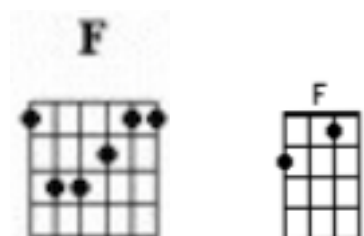

From A Jack To A King (Ned Miller)

First note to sing: E

Verse 1:

C
From a jack to a king...
G
From loneliness to a wedding ring.
G
I played an ace and I won a queen
C **(F C)**
And walked away with your heart.

Verse 2:

N/C
From a jack to a king...
G
With no regret I stacked the cards last night.
G
And Lady Luck played her hand just right.
C **C7**
To make me king of your heart.

Chorus:

C7 **F**
For just a little while,
C
I thought that I might lose the game.
D7
Then just in time I saw,
G
The twinkle in your eyes.

Verse 3:

N/C
From a jack to a king...
G
From loneliness to a wedding ring.
G
I played an ace and I won a queen
C **(F C)**
And walked away with your heart.

Interlude:

(Guitar)

	C	G	F	G	C	F	C
e	-8-8-8-8-	-7-7-7-7-	-5-5-5-5-	-----	-----	-----	-7-10--8-
B	-----	-----	-----	-8-8-8-8-	-5-6-5-----	--8--8-	-----
G	-----	-----	-----	-----	-----7-5-	-9--10--	-----
D	-----	-----	-----	-----	-----	-----	-----
A	-----	-----	-----	-----	-----	-----	-----
E	-----	-----	-----	-----	-----	-----	-----

G

The sparkle in your eyes.

Verse 4:

N/C C

From a jack to a king...

G

From loneliness to a wedding ring.

G