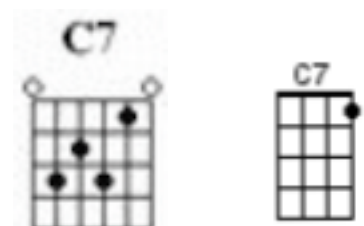

From A Jack To A King (Ned Miller)

First note to sing: E

Verse 1:

C
From a jack to a king...
G
From loneliness to a wedding ring.
G
I played an ace and I won a queen
C **(F C)**
And walked away with your heart.

Verse 2:

N/C
From a jack to a king...
G
With no regret I stacked the cards last night.
G
And Lady Luck played her hand just right.
C **C7**
To make me king of your heart.

Chorus:

C7 **F**
For just a little while,
C
I thought that I might lose the game.
D7
Then just in time I saw,
G
The twinkle in your eyes.

Verse 3:

N/C
From a jack to a king...
G
From loneliness to a wedding ring.
G
I played an ace and I won a queen
C **(F C)**
And walked away with your heart.

Interlude:

(Guitar)

	C	G	F	G	C	F	C
e	-8-8-8-8-	-7-7-7-7-	-5-5-5-5-	-----	-----	-----	-7-10--8-
B	-----	-----	-----	-8-8-8-8-	-5-6-5-----	--8--8-	-----
G	-----	-----	-----	-----	-----7-5-	-9--10--	-----
D	-----	-----	-----	-----	-----	-----	-----
A	-----	-----	-----	-----	-----	-----	-----
E	-----	-----	-----	-----	-----	-----	-----

G

The sparkle in your eyes.

Verse 4:

N/C C

From a jack to a king...

G

From loneliness to a wedding ring.

G