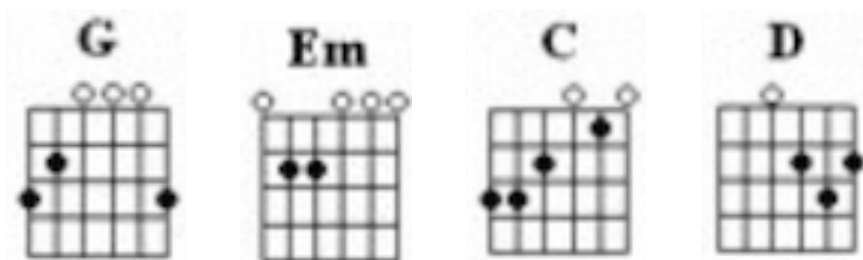

Good King Wenceslas

First Note to sing: G G G A G G D

Verse 1:

G Em C D G
Good King Wences-las looked out on the Feast of Stephen,
G Em C D G
When the snow lay 'round about, deep and crisp and even.
G Em C D G
Brightly shone the moon that night, though the frost was cruel,
G Em C D G Em C G
When a poor man came in sight, gath'ring winter fu...el.

Verse 2:

G Em C D G
"Hither, page, and stand by me, if thou know'st it, telling!
G Em C D G
Yonder peasant, who is he? Where and what his dwelling?"
G Em C D G
"Sire, he lives a good league hence, under-neath the mountain.
G Em C D G Em C G
Right a-against the forest fence by Saint Agnes' foun...tain."

Verse 3:

G Em C D G
"Bring me flesh and bring me wine, bring me pine logs hither.
G Em C D G
Thou and I shall see him dine, when we bear them thither."
G Em C D G
Page and monarch, forth they went, forth they went to-gether,
G Em C D G Em C G
Through the rude wind's wild lam-ent and the bitter wea...ther.