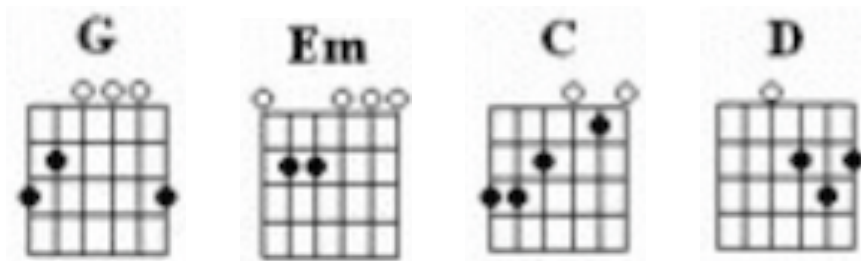

Verse 4:

G **Em** **C** **D** **G**
"Sire, the night is darker now, and the wind blows stronger.
G **Em** **C** **D** **G**
Fails my heart, I know not how, I can go no longer."
G **Em** **C** **D** **G**
"Mark my footsteps, good my page, tread thou in them boldly.
G **Em** **C** **D** **G** **Em C G**
Thou shalt find the winter's rage freeze thy blood less co...ldly."

Verse 5:

G **Em** **C** **D** **G**
In his master's step he trod, where the snow lay dinted.
G **Em** **C** **D** **G**
Heat was in the very sod which the Saint had printed.
G **Em** **C** **D** **G**
Therefore, Christian men, be sure, wealth or rank poss-essing.
G **Em** **C** **D** **G** **Em C G**
Ye, who now will bless the poor, shall yourselves find ble...ssing.