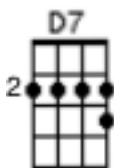

# Green Door (as performed by Shakin' Stevens)

First note to sing: D

**Intro:** G

**Verse 1:**

G C G  
Midnight, one more night without sleepin'...

C G  
Watching, 'till the morning comes creepin'...

D7 C G  
Green door, what's that secret you're keepin'?

**Bridge 1:**

G C  
There's an old piano and they play it hot

G  
behind the green door.

C  
Don't know what they're doin' but they laugh a lot

G  
behind the green door.

D7 C  
Wish they'd let me in so I could find out what's

G  
behind the green door.

**Verse 2:**

G C G  
Knocked once, tried to tell 'em I'd been there.

C G  
Door slammed, hospitality's thin there.

D7 C G  
Wonder, just what's goin' on in there.

**Bridge 2:**

G C  
Saw an eyeball peepin' through a smoky cloud

G  
behind the green door.

C  
When I said, Joe sent me, someone laughed out loud

G  
behind the green door.

D7 C  
All I want to do is join the happy crowd

G  
behind the green door.

Alternative Chords