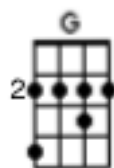

# Green Door (as performed by Shakin' Stevens)

First note to sing: D

**Intro:** G

**Verse 1:**

G C G  
Midnight, one more night without sleepin'...

C G  
Watching, 'till the morning comes creepin'...

D7 C G  
Green door, what's that secret you're keepin'?

**Bridge 1:**

G C  
There's an old piano and they play it hot

G  
behind the green door.

C  
Don't know what they're doin' but they laugh a lot

G  
behind the green door.

D7 C  
Wish they'd let me in so I could find out what's

G  
behind the green door.

**Verse 2:**

G C G  
Knocked once, tried to tell 'em I'd been there.

C G  
Door slammed, hospitality's thin there.

D7 C G  
Wonder, just what's goin' on in there.

**Bridge 2:**

G C  
Saw an eyeball peepin' through a smoky cloud

G  
behind the green door.

C  
When I said, Joe sent me, someone laughed out loud

G  
behind the green door.

D7 C  
All I want to do is join the happy crowd

G  
behind the green door.

Alternative Chords