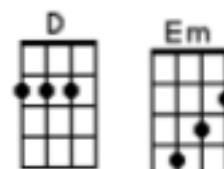

## First notes to sing in Green

G(D)                    D                    (D)                    G  
 Have I the right to hold you?  
G                    C(G)                    G  
 You know I've always told you  
G                    Em                    D  
 That we must never ever part. Oh ooh ooh oh

## Chorus:

G(G)                    D  
 Come right back I just can't bear it  
G                    C  
 I've got this love and I long to share it  
G                    D                    G                    D  
 Come right back I'll show my love is strong. Oh yeah.

**Chorus:**

Well... come right back I just can't bear it  
I've got this love and I long to share it  
Come right back I'll show my love is strong. Oh yeah.  
All right

**Instrumental:**

	<b>G</b>	<b>D</b>	<b>G</b>	<b>C</b>	<b>G</b>	<b>Em</b>	<b>D</b>
A	-----		3--3-2-0-		-----0---		
E	-----		3-----		-3-----2-3-----		
C	-2--2--2-1--2-1-2-	-2-2-----		--2--2--4-4-----			
G	-----		-----		-----4-----		

**Chorus:**

**G** **D**  
Come right back I just can't bear it  
**G** **C**  
I've got this love and I long to share it  
**G** **D** **G**  
Come right back I'll show my love is strong. Oh yeah.

**G** **D**  
Come right back I just can't bear it  
**G** **C**  
I've got this love and I long to share it  
**G** **D** **G**  
Come right back right back where you be-long  
**D** **G** **D** **G**  
Oh yeah. You be-long. Oh yeah. You be-long.