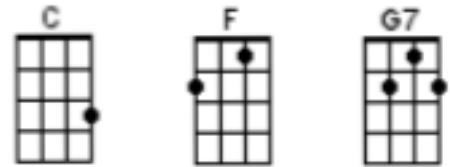

# Hitchin' A Ride (Vanity Fare)

First notes to sing: C D E G

## Verse 1:

**C** \* \* \* \*  
A thumb goes up, a car goes by, it's nearly 1 a.m. and here am I,  
**F G7 C**  
Hitchin a ride... hitchin' a ride.  
**F G7 C**  
Gotta get me home... by the morning light.

## Verse 4:

**C** \* \* \* \*  
A thumb goes up, a car goes by, oh, won't some-body stop and help a guy?  
**F G7 C**  
Hitchin a ride... hitchin' a ride.  
**F G7 C**  
Been away too long... from my baby's side.

### Chorus:

**F G7 C**  
Ride, ride, ride, hitchin' a ride.  
**F G7 C G7 C**  
Ride, ride, ride, hitchin' a ride.

**C and C5**  
You can (optionally) add an additional note of **G** to the chord of **C Major** by fingering 2nd string, 3rd fret.