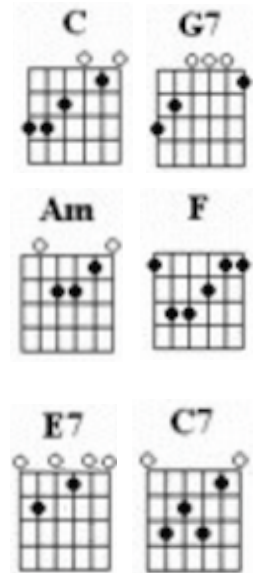

I Should Have Known Better (by The Beatles)

First note to sing: G

Intro: C G7 C G7 C G7 C G7

Verse 1:

C G7 C G7 C G7 C G7
 I should have known better with a girl like you,
 That I would love every-thing that you do,
 And I do, hey, hey, hey, and I do.

Verse 2:

G7 C G7 C G7 C G7 C G7
 Whoa, oh I never real-ised what a kiss could be,
 This could only happen to me,
 Can't you see, can't you see?

Bridge:

Am F C E7
 That when I tell you that I love you, oh,
 Am F C C7
 You're gonna say you love me too-oo-oo-oo-oo, oh-o,
 F G C(C)Am(A)F G C G7 C
 And when I ask you to be mi..ne, you're gonna say you love me too.

Verse 3:

G7 C G7 C G7 C G7 C G7 C G7
 So-o-o, I should have real-ised a lot of things be-fore,
 If this is love you've gotta give me more,
 Give me more, hey, hey, hey, give me more.

C G7 C G7.... Am

e	-----	-----
B	-----	-----
G	0-----2-0-0---0-0---0-0-2-	0-0---0-0---0---0-2-
D	-----2-----2-----	---2---2---2---
A	-----	-----
E	-----	-----

Bridge:

Am F C E7
That when I tell you that I love you, oh,
Am F C C7
You're gonna say you love me too-oo-oo-oo-oo, oh-o,
F G C(C)Am(A)F G C G7 C
And when I ask you to be mi..ne, you're gonna say you love me too.