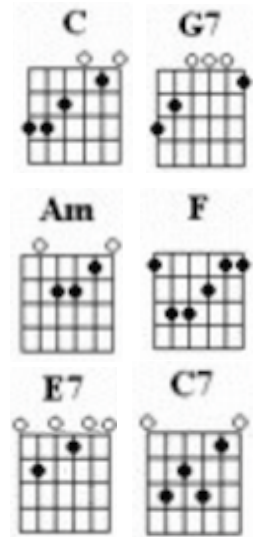

I Should Have Known Better (by The Beatles)

First note to sing: G

Intro: C G7 C G7 C G7 C G7

C G7 C G7 C G7 C G7
I should have known better with a girl like you,
That I would love every-thing that you do,
And I do, hey, hey, hey, and I do.

G7 C G7 C G7 C G7 C G7
Whoa, oh I never real-ised what a kiss could be,
This could only happen to me,
Can't you see, can't you see?

Am F C E7
That when I tell you that I love you, oh,
Am F C C7
You're gonna say you love me too-oo-oo-oo-oo, oh-o,
F G C(C)Am(A)F G C G7 C
And when I ask you to be mi..ne, you're gonna say you love me too.

G7 C G7 C G7 C G7 C G7
So-o-o, I should have real-ised a lot of things be-fore,
If this is love you've gotta give me more,
Give me more, hey, hey, hey, give me more.

G7 C G7 C G7 C G7 C G7
Whoa, oh I never real-ised what a kiss could be,
This could only happen to me,
Can't you see, can't you see?

Am F C E7
That when I tell you that I love you, oh,
Am F C C7
You're gonna say you love me too-oo-oo-oo-oo, oh-o,
F G C(C)Am(A)F G C G7 C
And when I ask you to be mi..ne, you're gonna say you love me too.
G7 C G7 C G7 C G7 C
You love me too, you love me too.