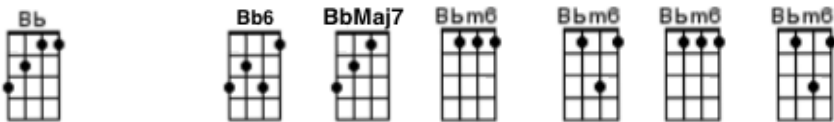

I'll See You In My Dreams (Joe Brown)

First note to sing:

Intro:

Verse 1:

Though the days are long ... twilight sings a song

Of the happi-ness that used to be.

Soon my eyes will close, soon I'll find repose,

And in dreams, you're al-ways near to me.

Chorus :

I'll see you in my dreams...

Hold you in my dreams

Some-one took you out of my arms

Still I feel the thrill of your charms

Lips that once were mine...

Ten-der eyes that shine

They will light... my way to-night

I'll see you in my dreams.

Instrumental:

I'll see you in my dreams...

Hold you in my dreams

Some-one took you out of my arms

Still I feel the thrill of your charms

Lips that once were mine...