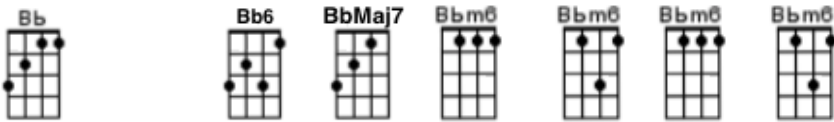

I'll See You In My Dreams (Joe Brown)

First note to sing:

Intro:

Verse 1:

Though the days are long ... twilight sings a song

Of the happi-ness that used to be.

Soon my eyes will close, soon I'll find repose,

They will light... my way to-night

I'll see you in my dreams.

Instrumental:

I'll see you in my dreams...

Hold you in my dreams

Some-one took you out of my arms

Still I feel the thrill of your charms

Lips that once were mine...