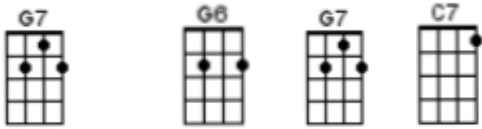

I'll See You In My Dreams (Joe Brown)

First note to sing:

Intro:

Verse 1:

Though the days are long ... twilight sings a song

Of the happi-ness that used to be.

Soon my eyes will close, soon I'll find repose,

They will light... my way to-night

I'll see you in my dreams.

Instrumental:

I'll see you in my dreams...

Hold you in my dreams

Some-one took you out of my arms

Still I feel the thrill of your charms

Lips that once were mine...