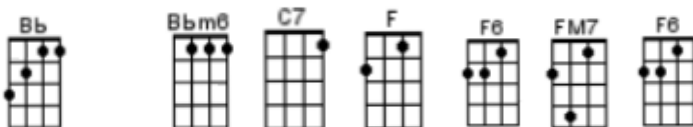

I'll See You In My Dreams (Joe Brown)

First note to sing:

Intro:

Verse 1:

Though the days are long ... twilight sings a song

Of the happi-ness that used to be.

Soon my eyes will close, soon I'll find repose,

And in dreams, you're al-ways near to me.

Chorus :

I'll see you in my dreams...

Hold you in my dreams

Some-one took you out of my arms

Still I feel the thrill of your charms

Lips that once were mine...

Ten-der eyes that shine

They will light... my way to-night

I'll see you in my dreams.

Instrumental:

I'll see you in my dreams...

Hold you in my dreams

Some-one took you out of my arms

Still I feel the thrill of your charms

Lips that once were mine...