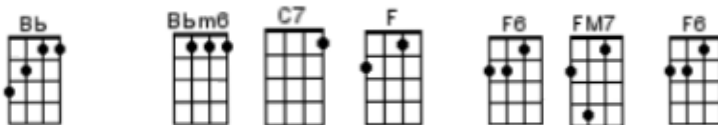

I'll see you in my dreams.