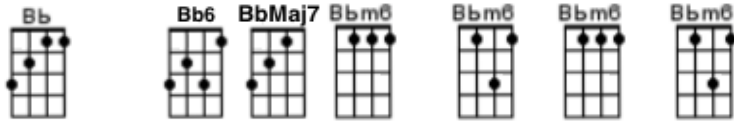

I'll See You In My Dreams (Joe Brown)

First note to sing:

Intro:

Verse 1:

Though the days are long ... twilight sings a song

Of the happi-ness that used to be.

Soon my eyes will close, soon I'll find repose,

And in dreams, you're al-ways near to me.

Chorus :

I'll see you in my dreams...

Hold you in my dreams

Some-one took you out of my arms

Still I feel the thrill of your charms

Lips that once were mine...

Ten-der eyes that shine

They will light... my way to-night

I'll see you in my dreams.

Instrumental:

I'll see you in my dreams...

Hold you in my dreams

Some-one took you out of my arms

Still I feel the thrill of your charms

Lips that once were mine...