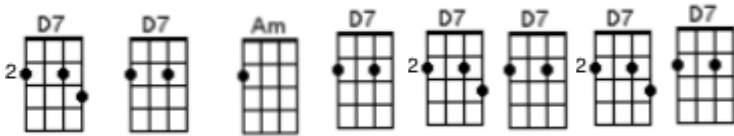

I'll See You In My Dreams (Joe Brown)

First note to sing:

Intro:

Verse 1:

Though the days are long ... twilight sings a song

Of the happi-ness that used to be.

Soon my eyes will close, soon I'll find repose,

They will light... my way to-night

I'll see you in my dreams.

Instrumental:

I'll see you in my dreams...

Hold you in my dreams

Some-one took you out of my arms

Still I feel the thrill of your charms

Lips that once were mine...