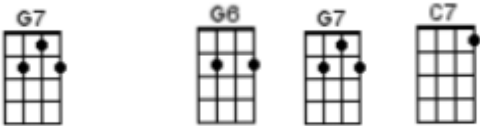

I'll See You In My Dreams (Joe Brown)

First note to sing:

Intro:

Verse 1:

Though the days are long ... twilight sings a song

Of the happi-ness that used to be.

Soon my eyes will close, soon I'll find repose,

And in dreams, you're al-ways near to me.

Chorus :

I'll see you in my dreams...

Hold you in my dreams

Some-one took you out of my arms

Still I feel the thrill of your charms

Lips that once were mine...

Ten-der eyes that shine

They will light... my way to-night

I'll see you in my dreams.

Instrumental:

I'll see you in my dreams...

Hold you in my dreams

Some-one took you out of my arms

Still I feel the thrill of your charms

Lips that once were mine...