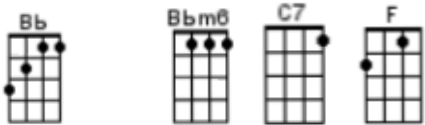

I'll See You In My Dreams (Joe Brown)

First note to sing:

Intro:

Verse 1:

Though the days are long ... twilight sings a song

Of the happi-ness that used to be.

Soon my eyes will close, soon I'll find repose,

They will light... my way to-night

I'll see you in my dreams.

Instrumental:

I'll see you in my dreams...

Hold you in my dreams

Some-one took you out of my arms

Still I feel the thrill of your charms

Lips that once were mine...

Ten-der eyes that shine

They will light... my way to-night

I'll see you in my dreams.

Outro:

They will light... my lonely way to-night

I'll see you in my dreams.

<https://www.youtube.com/watch?v=tGivnGv-HXs>