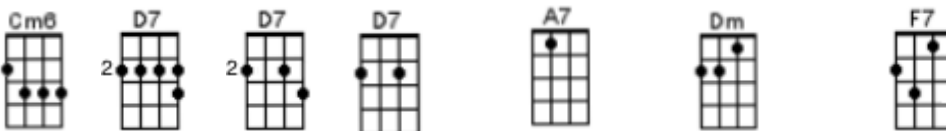

I'll See You In My Dreams (Joe Brown)

First note to sing:

Intro:

Verse 1:

Though the days are long ... twilight sings a song

Of the happi-ness that used to be.

Soon my eyes will close, soon I'll find repose,

And in dreams, you're al-ways near to me.

Chorus :

I'll see you in my dreams...

Hold you in my dreams

Some-one took you out of my arms

Still I feel the thrill of your charms

Lips that once were mine...

Ten-der eyes that shine

They will light... my way to-night

I'll see you in my dreams.

Instrumental:

I'll see you in my dreams...

Hold you in my dreams

Some-one took you out of my arms

Still I feel the thrill of your charms

Lips that once were mine...