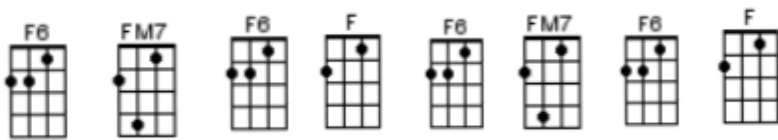

I'll See You In My Dreams (Joe Brown)

First note to sing:

Intro:

Verse 1:

Though the days are long ... twilight sings a song

Of the happi-ness that used to be.

Soon my eyes will close, soon I'll find repose,

They will light... my way to-night

I'll see you in my dreams.

Instrumental:

I'll see you in my dreams...

Hold you in my dreams

Some-one took you out of my arms

Still I feel the thrill of your charms

Lips that once were mine...

Ten-der eyes that shine

They will light... my way to-night

I'll see you in my dreams.

Outro:

They will light... my lonely way to-night

I'll see you in my dreams.

<https://www.youtube.com/watch?v=tGivnGv-HXs>