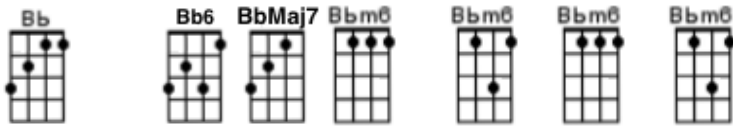

I'll See You In My Dreams (Joe Brown)

First note to sing:

Intro:

Verse 1:

Though the days are long ... twilight sings a song

Of the happi-ness that used to be.

Soon my eyes will close, soon I'll find repose,

And in dreams, you're al-ways near to me.

Chorus :

I'll see you in my dreams...

Hold you in my dreams

Some-one took you out of my arms

Still I feel the thrill of your charms

Lips that once were mine...

Ten-der eyes that shine

They will light... my way to-night

I'll see you in my dreams.

Instrumental:

I'll see you in my dreams...

Hold you in my dreams

Some-one took you out of my arms

Still I feel the thrill of your charms

Lips that once were mine...