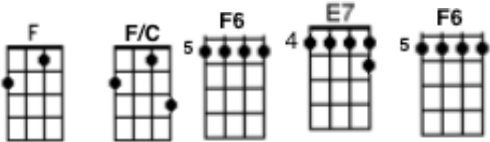

I'll See You In My Dreams (Joe Brown)

First note to sing:

Intro:

Verse 1:

Though the days are long ... twilight sings a song

Of the happi-ness that used to be.

Soon my eyes will close, soon I'll find repose,

And in dreams, you're al-ways near to me.

Chorus :

I'll see you in my dreams...

Hold you in my dreams

Some-one took you out of my arms

Still I feel the thrill of your charms

Lips that once were mine...

Ten-der eyes that shine

They will light... my way to-night

I'll see you in my dreams.

Instrumental:

I'll see you in my dreams...

Hold you in my dreams

Some-one took you out of my arms

Still I feel the thrill of your charms

Lips that once were mine...