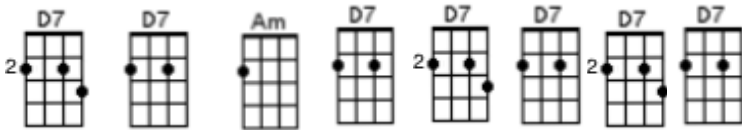

I'll See You In My Dreams (Joe Brown)

First note to sing:

Intro:

Verse 1:

Though the days are long ... twilight sings a song

Of the happi-ness that used to be.

Soon my eyes will close, soon I'll find repose,

And in dreams, you're al-ways near to me.

Chorus :

I'll see you in my dreams...

Hold you in my dreams

Some-one took you out of my arms

Still I feel the thrill of your charms

Lips that once were mine...

Ten-der eyes that shine

They will light... my way to-night

I'll see you in my dreams.

Instrumental:

I'll see you in my dreams...

Hold you in my dreams

Some-one took you out of my arms

Still I feel the thrill of your charms

Lips that once were mine...