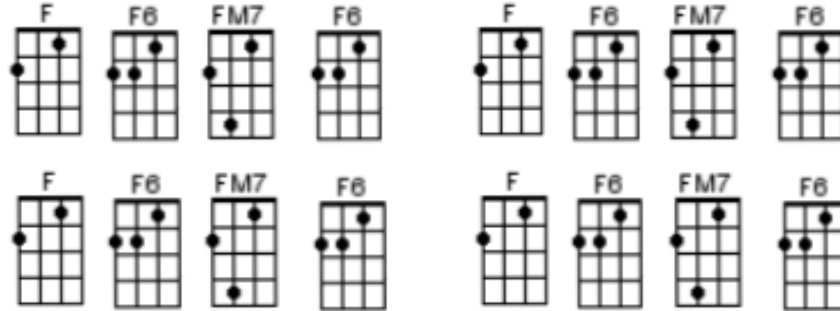

I'll See You In My Dreams (Joe Brown)

First note to sing:

Intro:

Verse 1:

Though the days are long ... twilight sings a song

Of the happi-ness that used to be.

Soon my eyes will close, soon I'll find repose,

And in dreams, you're al-ways near to me.

Chorus :

I'll see you in my dreams...

Hold you in my dreams

Some-one took you out of my arms

Still I feel the thrill of your charms

Lips that once were mine...

Ten-der eyes that shine

They will light... my way to-night

I'll see you in my dreams.

Instrumental:

I'll see you in my dreams...

Hold you in my dreams

Some-one took you out of my arms

Still I feel the thrill of your charms

Lips that once were mine...

Ten-der eyes that shine

They will light... my way to-night

I'll see you in my dreams.

Outro:

They will light... my lonely way to-night

I'll see you in my dreams.

<https://www.youtube.com/watch?v=tGivnGv-HXs>