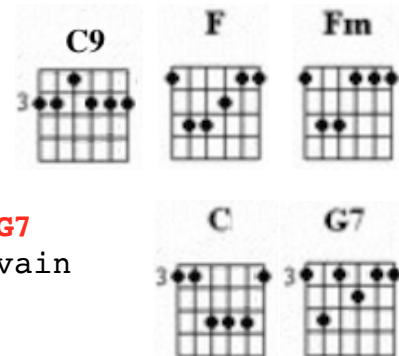

If I Fell (Lennon/McCartney)

First note to sing: C#

Intro:

C#m
If I fell in love with you
C
Would you promise to be true
B G#m
And help me understand
C#m
'Cause I've been in love before
C
And found that love is more
Dm G
Than just holding hands.

Verse:

C(C) Dm Em Dm
If I give my heart to you
G
I must be sure
C Dm Em Dm
From the ve-ry start that you
G C Fm G
Would love me more than her.

Verse:

C Dm Em Dm
If I trust in you, oh please
G
Don't run and hide
C Dm Em Dm
If I love you too, oh please
G
Don't hurt my pride (*like her*)

Bridge:

C9
Like her
F
Cause I couldn't stand the pain
Fm C G7
And I would be sad if our new love was in vain

Verse:

C **Dm** **Em** **Dm**
 So I hope you'll see that I
G
 Would love to love you
C **Dm** **Em** **Dm**
 And that she will cry
G
 When she learns *(we are two)*

Bridge:

C9
 We are two
F
 Cause I couldn't stand the pain
Fm **C** **G7**
 And I would be sad if our new love was in vain

Verse:

C **Dm** **Em** **Dm**
 So I hope you'll see that I
G
 Would love to love you
C **Dm** **Em** **Dm**
 And that she will cry
G **C**
 When she learns we are two