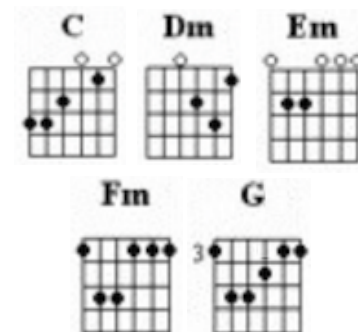

If I Fell (Lennon/McCartney)

First note to sing: C#

Intro:

C#m
If I fell in love with you
C
Would you promise to be true
B G#m
And help me understand
C#m
'Cause I've been in love before
C
And found that love is more
Dm G
Than just holding hands.

Verse:

C(C) Dm Em Dm
If I give my heart to you
G
I must be sure
C Dm Em Dm
From the ve-ry start that you
G C Fm G
Would love me more than her.

Verse:

C Dm Em Dm
If I trust in you, oh please
G
Don't run and hide
C Dm Em Dm
If I love you too, oh please
G
Don't hurt my pride (*like her*)

Bridge:

C9
Like her
F
Cause I couldn't stand the pain
Fm C G7
And I would be sad if our new love was in vain

Verse:

C **Dm** **Em** **Dm**
 So I hope you'll see that I
G
 Would love to love you
C **Dm** **Em** **Dm**
 And that she will cry
G
 When she learns *(we are two)*

Bridge:

C9
 We are two
F
 Cause I couldn't stand the pain
Fm **C** **G7**
 And I would be sad if our new love was in vain

Verse:

C **Dm** **Em** **Dm**
 So I hope you'll see that I
G
 Would love to love you
C **Dm** **Em** **Dm**
 And that she will cry
G **C**
 When she learns we are two