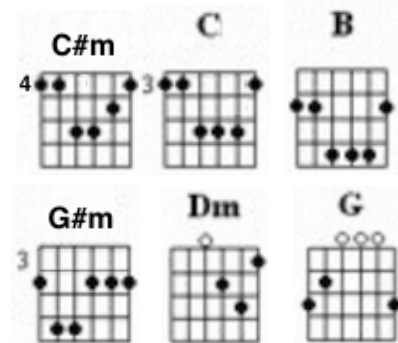

If I Fell (Lennon/McCartney)

First note to sing: C#

Intro:

C#m
If I fell in love with you
C
Would you promise to be true
B G#m
And help me understand
C#m
'Cause I've been in love before
C
And found that love is more
Dm G
Than just holding hands.

Verse:

C(C) Dm Em Dm
If I give my heart to you
G
I must be sure
C Dm Em Dm
From the ve-ry start that you
G C Fm G
Would love me more than her.

Verse:

C Dm Em Dm
If I trust in you, oh please
G
Don't run and hide
C Dm Em Dm
If I love you too, oh please
G
Don't hurt my pride (*like her*)

Bridge:

C9
Like her
F
Cause I couldn't stand the pain
Fm C G7
And I would be sad if our new love was in vain

Verse:

C **Dm** **Em** **Dm**
 So I hope you'll see that I
G
 Would love to love you
C **Dm** **Em** **Dm**
 And that she will cry
G
 When she learns *(we are two)*

Bridge:

C9
 We are two
F
 Cause I couldn't stand the pain
Fm **C** **G7**
 And I would be sad if our new love was in vain

Verse:

C **Dm** **Em** **Dm**
 So I hope you'll see that I
G
 Would love to love you
C **Dm** **Em** **Dm**
 And that she will cry
G **C**
 When she learns we are two