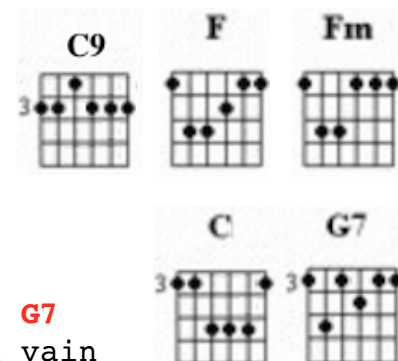

If I Fell (Lennon/McCartney)

First note to sing: C#

Intro:

C#m
If I fell in love with you
C
Would you promise to be true
B G#m
And help me understand
C#m
'Cause I've been in love before
C
And found that love is more
Dm G
Than just holding hands.

Verse:

C(C) Dm Em Dm
If I give my heart to you
G
I must be sure
C Dm Em Dm
From the ve-ry start that you
G C Fm G
Would love me more than her.

Verse:

C Dm Em Dm
If I trust in you, oh please
G
Don't run and hide
C Dm Em Dm
If I love you too, oh please
G
Don't hurt my pride (*like her*)

Bridge:

C9
Like her
F
Cause I couldn't stand the pain
Fm C G7
And I would be sad if our new love was in vain

Verse:

C **Dm** **Em** **Dm**
 So I hope you'll see that I
G
 Would love to love you
C **Dm** **Em** **Dm**
 And that she will cry
G
 When she learns *(we are two)*

Bridge:

C9
 We are two
F
 Cause I couldn't stand the pain
Fm **C** **G7**
 And I would be sad if our new love was in vain

Verse:

C **Dm** **Em** **Dm**
 So I hope you'll see that I
G
 Would love to love you
C **Dm** **Em** **Dm**
 And that she will cry
G **C**
 When she learns we are two