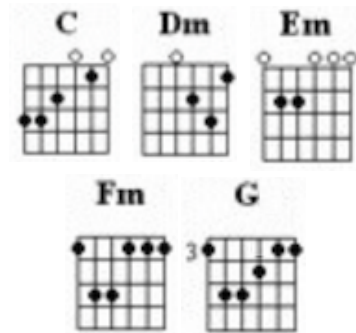

If I Fell (Lennon/McCartney)

First note to sing: C#

Intro:

C#m
If I fell in love with you
C
Would you promise to be true
B G#m
And help me understand
C#m
'Cause I've been in love before
C
And found that love is more
Dm G
Than just holding hands.

Verse:

C(C) Dm Em Dm
If I give my heart to you
G
I must be sure
C Dm Em Dm
From the ve-ry start that you
G C Fm G
Would love me more than her.

Verse:

C Dm Em Dm
If I trust in you, oh please
G
Don't run and hide
C Dm Em Dm
If I love you too, oh please
G
Don't hurt my pride (*like her*)

Bridge:

C9
Like her
F
Cause I couldn't stand the pain
Fm C G7
And I would be sad if our new love was in vain

Verse:

C **Dm** **Em** **Dm**
 So I hope you'll see that I
G
 Would love to love you
C **Dm** **Em** **Dm**
 And that she will cry
G
 When she learns *(we are two)*

Bridge:

C9
 We are two
F
 Cause I couldn't stand the pain
Fm **C** **G7**
 And I would be sad if our new love was in vain

Verse:

C **Dm** **Em** **Dm**
 So I hope you'll see that I
G
 Would love to love you
C **Dm** **Em** **Dm**
 And that she will cry
G **C**
 When she learns we are two