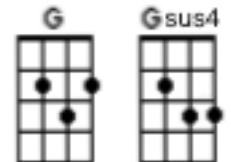

# It Must Be Love (by Labi Siffre)

First note to sing: A

Intro: Am Am9 Am Am9

Verse 1:

Am Am9 Am Am9 G Gsus4 G Gsus4  
I never thought I'd miss you, half as much, as I do.

Am Am9 Am  
And I never thought I'd feel this way;

Am9 G Gsus4 G Gsus4  
The way I feel, about you.

Bridge 1:

Em7 Am9 Dm E7  
As soon as I wake up, every night, every day;

Am Am Am7 D D7  
I know that it's you I need, to take the blues a-way.

Chorus:

G D Bm C D  
It must be love, love, love.

**Bridge 3:**

Em7 Am9 Dm E7  
As soon as I wake up, every night, every day;

Am Am Am7 D D7  
I know that it's you I need, to take the blues a-way.

**Chorus:**

G D Bm C D

It must be love, love, love.

G D Bm C D

It must be love, love, love.

Am Bm C {STOP}

Nothing more, nothing less; love is the best.

**Riff:** Am Am9 Am Am9

**Chorus:**

G D Bm C D

It must be love, love, love.

G D Bm C D