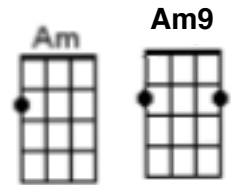

# It Must Be Love (by Labi Siffre)

First note to sing: A

Intro: Am Am9 Am Am9

Verse 1:

Am Am9 Am Am9 G Gsus4 G Gsus4  
I never thought I'd miss you, half as much, as I do.

Am Am9 Am  
And I never thought I'd feel this way;

Am9 G Gsus4 G Gsus4  
The way I feel, about you.

Bridge 1:

Em7 Am9 Dm E7  
As soon as I wake up, every night, every day;

Am Am Am7 D D7  
I know that it's you I need, to take the blues a-way.

Chorus:

G D Bm C D  
It must be love, love, love.

**Bridge 3:**

Em7 Am9 Dm E7  
As soon as I wake up, every night, every day;

Am Am Am7 D D7  
I know that it's you I need, to take the blues a-way.

**Chorus:**

G D Bm C D

It must be love, love, love.

G D Bm C D

It must be love, love, love.

Am Bm C {STOP}

Nothing more, nothing less; love is the best.

**Riff:** Am Am9 Am Am9

**Chorus:**

G D Bm C D

It must be love, love, love.

G D Bm C D