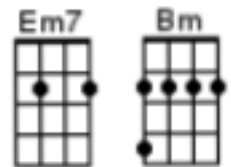

# It Must Be Love (by Labi Siffre)

First note to sing: A

Intro: Am Am9 Am Am9

Verse 1:

Am Am9 Am Am9 G Gsus4 G Gsus4  
I never thought I'd miss you, half as much, as I do.

Am Am9 Am  
And I never thought I'd feel this way;

Am9 G Gsus4 G Gsus4  
The way I feel, about you.

Bridge 1:

Em7 Am9 Dm E7  
As soon as I wake up, every night, every day;

Am Am Am7 D D7  
I know that it's you I need, to take the blues a-way.

Chorus:

G D Bm C D  
It must be love, love, love.

**Bridge 3:**

Em7 Am9 Dm E7  
As soon as I wake up, every night, every day;

Am Am Am7 D D7  
I know that it's you I need, to take the blues a-way.

**Chorus:**

G D Bm C D

It must be love, love, love.

G D Bm C D

It must be love, love, love.

Am Bm C {STOP}

Nothing more, nothing less; love is the best.

**Riff:** Am Am9 Am Am9

**Chorus:**

G D Bm C D

It must be love, love, love.

G D Bm C D