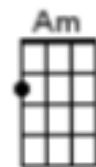

Chorus:

It must have been love, but it's over now
It must have been good, but I lost it some-how
It must have been love, but it's over now
From the moment we touched, till the time had run out.