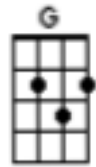

It Must Have Been Love (Roxette)

Intro: Ukuleles: **One** **Two**

	1,2,3,4	1,2,3,4	1,2,3,4	1,2,3,4	1,2,3,4
A			C	C	F
E		1-0			3-2
C			0		
G				0	2

	1,2,3,4	1,2,3,4	1,2,3,4	1,2,3,4	1,2,3,4
A	F	C	C	F	F -
E		1-0		1-0	
C	2-4	0	0	0	
G					

Must have been love, but it's ov-er now.

Lay a wh...

Vocal prompts in Green

Verse 1:

(E)(D) C (C) (2)(E)(D) (D-C) (2)

Lay a whisper... on my pillow,

F (2) G (2)

Leave a winter... on the ground

C (2) F (2)

I wake up lonely... there's'n air of silence,

Dm (2) G (2)

In the bedroom... and all a-round

Am (2) C (2) F(4) G(2)

Touch me now... I close my eyes... and dream a-way.

Chorus:

It must have been love, but it's over now

Dm Am G

It must have been good, but I lost it some-how

C F

It must have been love but it's over now,

Dm Am G

From the moment we touched, till the time had run out.

Verse 2:

Make be-lieving... we're together,
That I'm sheltered... by your heart
But in and outside... I've turned to water,
Like a teardrop... in your palm
And it's a hard... winter's day, I dream a-way