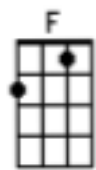

It Must Have Been Love (Roxette)

Intro: Ukuleles: **One** **Two**

	1,2,3,4	1,2,3,4	1,2,3,4	1,2,3,4	1,2,3,4
A			C	C	F
E		1-0			3-2
C			0		
G				0	2

	1,2,3,4	1,2,3,4	1,2,3,4	1,2,3,4	1,2,3,4
A	F	C	C	F	F -
E		1-0		1-0	
C	2-4	0	0	0	
G					

Must have been love, but it's ov-er now.

Lay a wh...

Vocal prompts in Green

Verse 1:

(E)(D) C (C) (2)(E)(D) (D-C) (2)

Lay a whisper... on my pillow,

F (2) G (2)

Leave a winter... on the ground

C (2) F (2)

I wake up lonely... there's'n air of silence,

Dm (2) G (2)

In the bedroom... and all a-round

Am (2) C (2) F(4) G(2)

Touch me now... I close my eyes... and dream a-way.

Chorus:

It must have been love, but it's over now