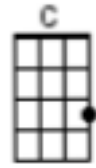

C (2) F (2)

I wake up lonely... there's'n air of silence,

Dm (2) G (2)

In the bedroom... and all a-round

Am (2) C (2) F(4) G(2)

Touch me now... I close my eyes... and dream a-way.

Chorus:

It must have been love, but it's over now

Dm Am G

It must have been good, but I lost it some-how

C F

It must have been love but it's over now,

Dm Am G

From the moment we touched, till the time had run out.

Verse 2:

Make be-lieving... we're together,
That I'm sheltered... by your heart
But in and outside... I've turned to water,
Like a teardrop... in your palm
And it's a hard... winter's day, I dream a-way

Chorus:

It must have been love, but it's over now
It was all that I wanted, now I'm living with-out
It must have been love, but it's over now
It's where the water flows, it's where the wind blows

Chorus: