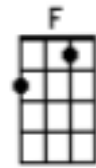

C (2) F (2)

I wake up lonely... there's'n air of silence,

Dm (2) G (2)

In the bedroom... and all a-round

Am (2) C (2) F(4) G(2)

Touch me now... I close my eyes... and dream a-way.

Chorus:

It must have been love, but it's over now

Dm Am G

It must have been good, but I lost it some-how

C F

It must have been love but it's over now,

Dm Am G

From the moment we touched, till the time had run out.

Verse 2:

Make be-lieving... we're together,
That I'm sheltered... by your heart
But in and outside... I've turned to water,
Like a teardrop... in your palm
And it's a hard... winter's day, I dream a-way

Chorus:

It must have been love, but it's over now
It was all that I wanted, now I'm living with-out
It must have been love, but it's over now
It's where the water flows, it's where the wind blows

Chorus: