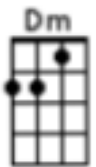

C (2) F (2)

I wake up lonely... there's'n air of silence,

Dm (2) G (2)

In the bedroom... and all a-round

Am (2) C (2) F(4) G(2)

Touch me now... I close my eyes... and dream a-way.

Chorus:

It must have been love, but it's over now

Dm Am G

It must have been good, but I lost it some-how

C F

It must have been love but it's over now,

Dm Am G

From the moment we touched, till the time had run out.

Verse 2:

Make be-lieving... we're together,
That I'm sheltered... by your heart
But in and outside... I've turned to water,
Like a teardrop... in your palm
And it's a hard... winter's day, I dream a-way

Chorus:

It must have been love, but it's over now
It was all that I wanted, now I'm living with-out
It must have been love, but it's over now
It's where the water flows, it's where the wind blows

Chorus: