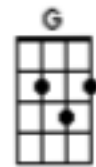

C (2) F (2)

I wake up lonely... there's'n air of silence,

Dm (2) G (2)

In the bedroom... and all a-round

Am (2) C (2) F(4) G(2)

Touch me now... I close my eyes... and dream a-way.

Chorus:

It must have been love, but it's over now

Dm Am G

It must have been good, but I lost it some-how

C F

It must have been love but it's over now,

Dm Am G

From the moment we touched, till the time had run out.

Verse 2:

Make be-lieving... we're together,
That I'm sheltered... by your heart
But in and outside... I've turned to water,
Like a teardrop... in your palm
And it's a hard... winter's day, I dream a-way

Chorus:

It must have been love, but it's over now
It was all that I wanted, now I'm living with-out
It must have been love, but it's over now
It's where the water flows, it's where the wind blows

Chorus: