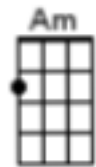

It Must Have Been Love (Roxette)

Intro: Ukuleles: **One** **Two**

	1,2,3,4	1,2,3,4	1,2,3,4	1,2,3,4	1,2,3,4
A			C	C	F
E		1-0			3-2
C			0		
G				0	2

	1,2,3,4	1,2,3,4	1,2,3,4	1,2,3,4	1,2,3,4
A	F	C	C	F	F -
E		1-0		1-0	
C	2-4	0	0	0	
G					

C (2) F (2)

I wake up lonely... there's'n air of silence,

Dm (2) G (2)

In the bedroom... and all a-round

Am (2) C (2) F(4) G(2)

Touch me now... I close my eyes... and dream a-way.

Chorus:

It must have been love, but it's over now