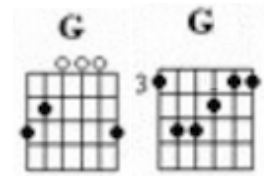

It's In His Kiss (Cher)

Vocal notes in Green

Accompanying vocal in Blue

Intro:

G(G)

Does he love me?

F

I wanna know

G

G

How can I tell if he loves me so?

F

Verse 1:

(G)

Dm(F E D)

G

Bridge:

(C D Eb) E7(E)

Oh, oh, oh, hug him, kiss him and squeeze him tight

Am

And find out what you wanna know

D

If it's love, if it really is

G

Chorus:

C(G)

Am

F

G

C

[shoop shoop shoo-be-do]

If you wanna know if he loves you so it's in his kiss