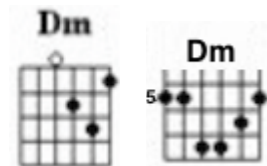

G

G

How can I tell if he loves me so?

F

Verse 1:

(G)

Dm(F E D)

G

[Is it in his eyes?] oh no you'll be deceived

Dm

G

[Is it in his eyes?] oh no he'll make believe

Chorus:

C(G)

Am

F

Bridge:

(C D Eb) E7(E)

Oh, oh, oh, hug him, kiss him and squeeze him tight

Am

And find out what you wanna know

D

If it's love, if it really is

G

Chorus:

C(G)

Am

F

G

C

[shoop shoop shoo-be-do]

If you wanna know if he loves you so it's in his kiss