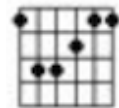

It's In His Kiss (Cher)

Vocal notes in Green

Accompanying vocal in Blue

Intro:

G(G)

Does he love me?

F

I wanna know

G

G

How can I tell if he loves me so?

F

Verse 1:

(G)

Dm(F E D)

G

Bridge:

(C D Eb) E7(E)

Oh, oh, oh, hug him, kiss him and squeeze him tight

Am

And find out what you wanna know

D

If it's love, if it really is

G

Chorus:

C(G)

Am

F

G

C

[shoop shoop shoo-be-do]

If you wanna know if he loves you so it's in his kiss