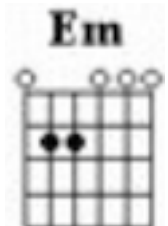

Just Lovin' You (Anita Harris)

First note to sing: A

Verse 1:

D
 I could spend my life just loving you
D **G** **D**
 If you could learn to fall in love with me
D **G** **B7**
Em **B7** **Em**
 Though you don't know how much it hurts just loving you.
A **D** **G**
 I'm not the laughing child I used to be.

Verse 2

G **A** **D** **G** **D**
 Some starry night I pray that you will come to me
B7 **Em** **B7** **Em**
 And make all my wildest dreams come true.
G **A**
 So, 'til then I'll go on scheming
D **B7**
 Though I know I'm only dreaming.
Em **A** **D** **A**
 I can't help myself just loving you.

Instrumental:

	D	G	D		D	G	B7
E	-----0-3-2-2--				--5-3-2-2-0-0-----		
C	-----3-----				-----3-3-2-----		
G	--2-2-4-2-----				-----4-----		
D	-----				-----		
A	-----				-----		
E	-----				-----		

Em **B7** **Em**
 Though you don't know how much it hurts just loving you.
A **D**
 I'm not the laughing child I used to be.

Verse 3:

G **A** **D** **G** **D**
 Some starry night I pray that you will come to me
B7 **Em** **B7** **Em**
 And make all my wildest dreams come true.
G **A**
 So, 'til then I'll go on scheming
D **B7**
 Though I know I'm only dreaming.
Em **A** **D** **A** **G** **D**
 I can't help myself just loving you.