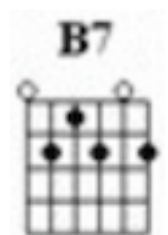

Just Lovin' You (Anita Harris)

First note to sing: A

Verse 1:

D
 I could spend my life just loving you
D **G** **D**
 If you could learn to fall in love with me
D **G** **B7**
Em **B7** **Em**
 Though you don't know how much it hurts just loving you.
A **D** **G**
 I'm not the laughing child I used to be.

Verse 2

G **A** **D** **G** **D**
 Some starry night I pray that you will come to me
B7 **Em** **B7** **Em**
 And make all my wildest dreams come true.
G **A**
 So, 'til then I'll go on scheming
D **B7**
 Though I know I'm only dreaming.
Em **A** **D** **A**
 I can't help myself just loving you.

Instrumental:

	D	G	D		D	G	B7
E	-----0-3-2-2--				--5-3-2-2-0-0-----		
C	-----3-----				-----3-3-2-----		
G	--2-2-4-2-----				-----4-----		
D	-----				-----		
A	-----				-----		
E	-----				-----		

Em **B7** **Em**
 Though you don't know how much it hurts just loving you.
A **D**
 I'm not the laughing child I used to be.

Verse 3:

G **A** **D** **G** **D**
 Some starry night I pray that you will come to me
B7 **Em** **B7** **Em**
 And make all my wildest dreams come true.
G **A**
 So, 'til then I'll go on scheming
D **B7**
 Though I know I'm only dreaming.
Em **A** **D** **A** **G** **D**
 I can't help myself just loving you.