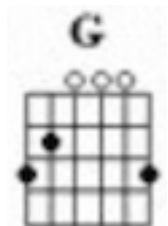

Just Lovin' You (Anita Harris)

First note to sing: A

Verse 1:

D
 I could spend my life just loving you
D **G** **D**
 If you could learn to fall in love with me
D **G** **B7**
Em **B7** **Em**
 Though you don't know how much it hurts just loving you.
A **D** **G**
 I'm not the laughing child I used to be.

Verse 2

G **A** **D** **G** **D**
 Some starry night I pray that you will come to me
B7 **Em** **B7** **Em**
 And make all my wildest dreams come true.
G **A**
 So, 'til then I'll go on scheming
D **B7**
 Though I know I'm only dreaming.
Em **A** **D** **A**
 I can't help myself just loving you.

Instrumental:

	D	G	D		D	G	B7
E	-----0-3-2-2--				--5-3-2-2-0-0-----		
C	-----3-----				-----3-3-2-----		
G	--2-2-4-2-----				-----4-----		
D	-----				-----		
A	-----				-----		
E	-----				-----		

Em **B7** **Em**
 Though you don't know how much it hurts just loving you.
A **D**
 I'm not the laughing child I used to be.

Verse 3:

G **A** **D** **G** **D**
 Some starry night I pray that you will come to me
B7 **Em** **B7** **Em**
 And make all my wildest dreams come true.
G **A**
 So, 'til then I'll go on scheming
D **B7**
 Though I know I'm only dreaming.
Em **A** **D** **A** **G** **D**
 I can't help myself just loving you.