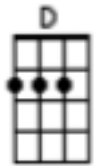

### Verse 1:

**D**  
 I could spend my life just loving you  
**D** **G** **D**  
 If you could learn to fall in love with me  
**D** **G** **B7**  
**Em** **B7** **Em**  
 Though you don't know how much it hurts just loving you.  
**A** **D** **G**  
 I'm not the laughing child I used to be.

### Verse 2

**G** **A** **D** **G** **D**  
 Some starry night I pray that you will come to me  
**B7** **Em** **B7** **Em**  
 And make all my wildest dreams come true.  
**G** **A**  
 So, 'til then I'll go on scheming  
**D** **B7**  
 Though I know I'm only dreaming.  
**Em** **A** **D** **A**  
 I can't help myself just loving you.

### Instrumental:

	<b>D</b>	<b>G</b>	<b>D</b>		<b>D</b>	<b>G</b>	<b>B7</b>
A	-----				0	-----	
E	-----0-3-2-2--				3-2-2-0-0	-----	
C	-----2-----				2-2-1		-----
G	--2-2-4-2-----				-----4--		

**Em** **B7** **Em**  
 Though you don't know how much it hurts just loving you.  
**A** **D**  
 I'm not the laughing child I used to be.

### Verse 3:

**G** **A** **D** **G** **D**  
 Some starry night I pray that you will come to me  
**B7** **Em** **B7** **Em**  
 And make all my wildest dreams come true.  
**G** **A**  
 So, 'til then I'll go on scheming  
**D** **B7**  
 Though I know I'm only dreaming.  
**Em** **A** **D** **A** **G** **D**  
 I can't help myself just loving you.