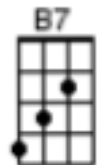

### Verse 1:

**D**  
 I could spend my life just loving you  
**D** **G** **D**  
 If you could learn to fall in love with me  
**D** **G** **B7**  
**Em** **B7** **Em**  
 Though you don't know how much it hurts just loving you.  
**A** **D** **G**  
 I'm not the laughing child I used to be.

### Verse 2

**G** **A** **D** **G** **D**  
 Some starry night I pray that you will come to me  
**B7** **Em** **B7** **Em**  
 And make all my wildest dreams come true.  
**G** **A**  
 So, 'til then I'll go on scheming  
**D** **B7**  
 Though I know I'm only dreaming.  
**Em** **A** **D** **A**  
 I can't help myself just loving you.

### Instrumental:

	<b>D</b>	<b>G</b>	<b>D</b>		<b>D</b>	<b>G</b>	<b>B7</b>
A	-----				0	-----	
E	-----0-3-2-2--				3-2-2-0-0	-----	
C	-----2-----				2-2-1		-----
G	--2-2-4-2-----				-----4--		

**Em** **B7** **Em**  
 Though you don't know how much it hurts just loving you.  
**A** **D**  
 I'm not the laughing child I used to be.

### Verse 3:

**G** **A** **D** **G** **D**  
 Some starry night I pray that you will come to me  
**B7** **Em** **B7** **Em**  
 And make all my wildest dreams come true.  
**G** **A**  
 So, 'til then I'll go on scheming  
**D** **B7**  
 Though I know I'm only dreaming.  
**Em** **A** **D** **A** **G** **D**  
 I can't help myself just loving you.