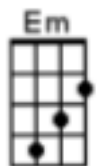

## First note to sing: A

### Verse 1:

**D**  
 I could spend my life just loving you  
**D** **G** **D**  
 If you could learn to fall in love with me  
**D** **G** **B7**  
**Em** **B7** **Em**  
 Though you don't know how much it hurts just loving you.  
**A** **D** **G**  
 I'm not the laughing child I used to be.

### Verse 2

**G** **A** **D** **G** **D**  
 Some starry night I pray that you will come to me  
**B7** **Em** **B7** **Em**  
 And make all my wildest dreams come true.  
**G** **A**  
 So, 'til then I'll go on scheming  
**D** **B7**  
 Though I know I'm only dreaming.  
**Em** **A** **D** **A**  
 I can't help myself just loving you.

### Instrumental:

	<b>D</b>	<b>G</b>	<b>D</b>		<b>D</b>	<b>G</b>	<b>B7</b>
A	-----				0	-----	
E	-----0-3-2-2--				3-2-2-0-0	-----	
C	-----2-----				2-2-1		-----
G	--2-2-4-2-----				-----4--		

**Em** **B7** **Em**  
 Though you don't know how much it hurts just loving you.  
**A** **D**  
 I'm not the laughing child I used to be.