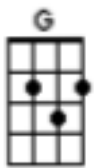

## First note to sing: A

### Verse 1:

**D**  
 I could spend my life just loving you  
**D** **G** **D**  
 If you could learn to fall in love with me  
**D** **G** **B7**  
**Em** **B7** **Em**  
 Though you don't know how much it hurts just loving you.  
**A** **D** **G**  
 I'm not the laughing child I used to be.

### Verse 2

**G** **A** **D** **G** **D**  
 Some starry night I pray that you will come to me  
**B7** **Em** **B7** **Em**  
 And make all my wildest dreams come true.  
**G** **A**  
 So, 'til then I'll go on scheming  
**D** **B7**  
 Though I know I'm only dreaming.  
**Em** **A** **D** **A**  
 I can't help myself just loving you.

### Verse 3:

**G** **A** **D** **G** **D**  
 Some starry night I pray that you will come to me  
**B7** **Em** **B7** **Em**  
 And make all my wildest dreams come true.  
**G** **A**  
 So, 'til then I'll go on scheming  
**D** **B7**  
 Though I know I'm only dreaming.  
**Em** **A** **D** **A** **G** **D**  
 I can't help myself just loving you.