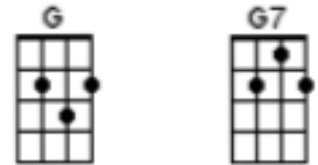

Last Train To Clarksville (The Monkees)

First notes to sing: D E F

Intro Riff: (Low G required)

A	|-----|	|-----|	|-----|	|-----|
E	|---3---1-0---|	|---3---1-0---|	|---3---1-0---|	|---3---1-0---|
C	|-----2-|	|-----2-|	|-----2-|	|-----2-|
G	|0-----|	|0-----|	|0-----|	|0-----|

Take...

Verse 1:

Take the last train to Clarksville,
And I'll meet you at the station.
You can be there by four-thirty,
'cause I made your reservation;
And don't be slow, oh, no, no, no!
Oh, no, no, no!

Verse 2:

'Cause I'm leavin' in the morning,
And I must see you again
We'll have one more night together,
'til the morning brings my train,
And I must go, oh, no, no, no!
Oh, no, no, no!
And I don't know if I'm ever coming home.

Riff:

...home.

A	|-----|	|-----|	|-----|	|-----|
E	|---3---1-0---|	|---3---1-0---|	|---3---1-0---|	|---3---1-0---|
C	|-----2-|	|-----2-|	|-----2-|	|-----2-|
G	|0-----|	|0-----|	|0-----|	|0-----|

Take...