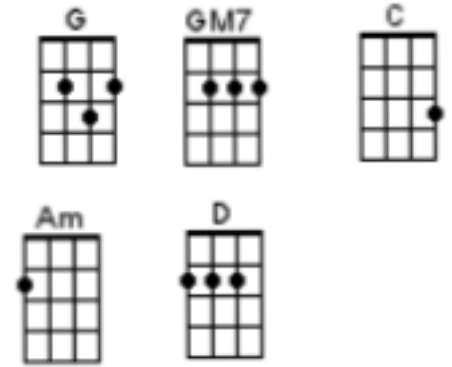

LYIN' EYES (The Eagles)

First note to sing: B

G Gmaj7 C
 City girls just seem to find out early,
 Am D
 How to open doors with just a smile.
 G Gmaj7 C
 A rich old man and she won't have to worry;
 Am C G
 She'll dress up all in lace and go in style.

G Gmaj7 C
 So she tells him she must go out for the evening
 Am D
 To comfort an old friend who's feeling down.
 G Gmaj7 C
 But he knows where she's goin' as she's leavin';
 Am C G C G
 She's headed for that cheatin' side of town.

Chorus:

G C G (C G) Em Bm Am D
 You can't hide your lyin' eyes, and your smile is a thin disguise
 G-G7 C-A Am D G
 I thought by now you'd realise there ain't no way to hide those lying eyes.

G Gmaj7 C
 On the other side of town a boy is waiting
 Am D
 With stormy eyes and dreams no-one could steal
 G Gmaj7 C
 She drives on through the night anticipating
 Am C G
 Cos she makes him feel the way she used to feel

Chorus:

You can't hide your lyin' eyes, and your smile is a thin disguise.
 I thought by now you'd realise there ain't no way to hide those lying eyes.

Honey you can't hide your lyin' eyes. E|--5s7p5---5--3--2--3--|