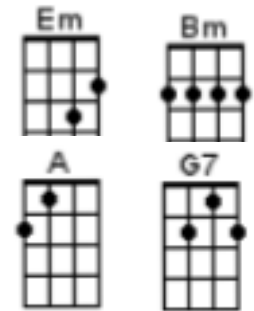

LYIN' EYES (The Eagles)

First note to sing: B

G Gmaj7 C
 City girls just seem to find out early,
 Am D
 How to open doors with just a smile.
 G Gmaj7 C
 A rich old man and she won't have to worry;
 Am C G
 She'll dress up all in lace and go in style.

G Gmaj7 C
 So she tells him she must go out for the evening
 Am D
 To comfort an old friend who's feeling down.
 G Gmaj7 C
 But he knows where she's goin' as she's leavin';
 Am C G C G
 She's headed for that cheatin' side of town.

Chorus:

G C G (C G) Em Bm Am D
 You can't hide your lyin' eyes, and your smile is a thin disguise
 G-G7 C-A Am D G
 I thought by now you'd realise there ain't no way to hide those lying eyes.

G Gmaj7 C
 On the other side of town a boy is waiting
 Am D
 With stormy eyes and dreams no-one could steal
 G Gmaj7 C
 She drives on through the night anticipating
 Am C G
 Cos she makes him feel the way she used to feel

Intro Tab:

G Gmaj7 C Am D G G
 A|-----2p0--2s3-----5h7p5--3h5p3--2h3p2--|
 E|-3--2--2h3p2-----0--3--5s7-5s7---5--3--2--3-----|
 C|-----4-----|
 G|-----|

Key: s-slide h-hammer p-pull off