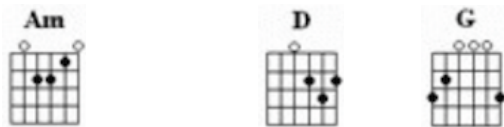

# LYIN' EYES (The Eagles)

First note to sing: B

e | ---3---2---2h3p2-----  
 B | -----5-----  
 G | -----4p2--4s5-----  
 D | -----2-----  
 A | -----  
 E | -----

e | -----  
 B | -----3h5p3--1h3p1-----  
 G | -----2s4-2s4--2-----4h5p4-----  
 D | --5-----5--4--5-----  
 A | -----  
 E | -----

## Verse 1:

**G(B)** **Gmaj7** **C**  
 City girls just seem to find out early,  
**Am** **D**  
 How to open doors with just a smile.  
**G** **Gmaj7** **C**  
 A rich old man and she won't have to worry;  
**Am** **C** **G** **(Am D7)**  
 She'll dress up all in lace and go in style.

**Instrumental:** **G Gmaj7 C Am D G** (a repeat of the intro tab)

**Verse 4:**

**G** **Gmaj7** **C**  
 On the other side of town a boy is wait-ing  
**Am** **D**  
 With stormy eyes and dreams no-one could steal  
**G** **Gmaj7** **C**  
 She drives on through the night anticip-ating  
**Am** **C** **G** **(Am D7)**  
 Cos she makes him feel the way she used to feel

**Instrumental:** G Gmaj7 C Am D G (a repeat of the intro tab)

**Verse 6:**

G                            Gmaj7                            C  
 She gets up and pours herself a strong one  
                   Am                            D  
 And stares out at the stars up in the sky.  
                   G                            Gmaj7                            C  
 An-other night, it's gonna be a long one;  
                   Am                            C                            G                            (Am D7)  
 She draws the shade and hangs her head to cry.