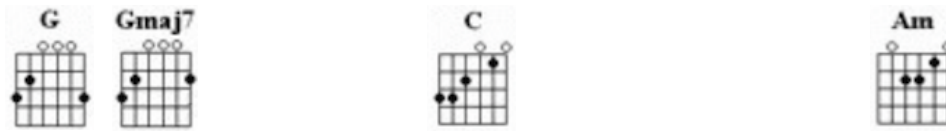

# LYIN' EYES (The Eagles)

First note to sing: B

e | ---3---2---2h3p2-----  
 B | -----5-----  
 G | -----4p2--4s5-----  
 D | -----2-----  
 A | -----  
 E | -----

e | -----  
 B | -----3h5p3--1h3p1-----  
 G | -----2s4-2s4--2-----4h5p4-----  
 D | --5-----5--4--5-----  
 A | -----  
 E | -----

## Verse 1:

**G(B)** **Gmaj7** **C**  
 City girls just seem to find out early,  
**Am** **D**  
 How to open doors with just a smile.  
**G** **Gmaj7** **C**  
 A rich old man and she won't have to worry;  
**Am** **C** **G** **(Am D7)**  
 She'll dress up all in lace and go in style.

**Instrumental:** **G Gmaj7 C Am D G** (a repeat of the intro tab)

**Verse 4:**

**G** **Gmaj7** **C**  
 On the other side of town a boy is wait-ing  
**Am** **D**  
 With stormy eyes and dreams no-one could steal  
**G** **Gmaj7** **C**  
 She drives on through the night anticip-ating  
**Am** **C** **G** **(Am D7)**  
 Cos she makes him feel the way she used to feel

**Instrumental:** G Gmaj7 C Am D G (a repeat of the intro tab)

**Verse 6:**

G                            Gmaj7                            C  
 She gets up and pours herself a strong one  
                   Am                            D  
 And stares out at the stars up in the sky.  
                   G                            Gmaj7                            C  
 An-other night, it's gonna be a long one;  
                   Am                            C                            G                            (Am D7)  
 She draws the shade and hangs her head to cry.