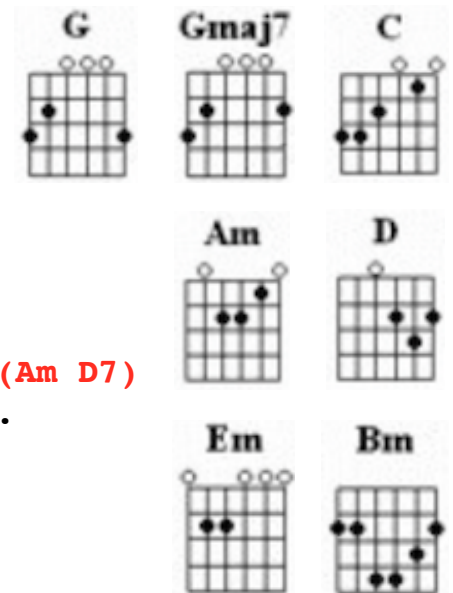

# LYIN' EYES (The Eagles)

First note to sing: B

e | ---3---2---2h3p2-----  
 B | -----5-----  
 G | -----4p2--4s5-----  
 D | -----2-----  
 A | -----  
 E | -----

e | -----  
 B | -----3h5p3--1h3p1-----  
 G | -----2s4-2s4--2-----4h5p4-----  
 D | --5-----5--4--5-----  
 A | -----  
 E | -----

## Verse 1:

**G(B)** **Gmaj7** **C**  
 City girls just seem to find out early,  
**Am** **D**  
 How to open doors with just a smile.  
**G** **Gmaj7** **C**  
 A rich old man and she won't have to worry;  
**Am** **C** **G** **(Am D7)**  
 She'll dress up all in lace and go in style.

**Verse 3:**

**G** **Gmaj7** **C**  
 So she tells him she must go out for the evening  
**Am** **D**  
 To comfort an old friend who's feeling down.  
**G** **Gmaj7** **C**  
 But he knows where she's goin' as she's leavin'  
**Am** **C** **G** **(C G)** {STOP}  
 She's headed for that cheatin' side of town.

**Instrumental:** **G Gmaj7 C Am D G** (a repeat of the intro tab)

**Verse 4:**

**G** **Gmaj7** **C**  
 On the other side of town a boy is wait-ing  
**Am** **D**  
 With stormy eyes and dreams no-one could steal  
**G** **Gmaj7** **C**  
 She drives on through the night anticip-ating  
**Am** **C** **G** **(Am D7)**  
 Cos she makes him feel the way she used to feel