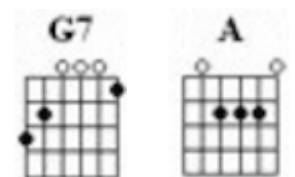

Verse 2:

G **Gmaj7** **C**
Late at night a big old house gets lonely;
Am **D**
I guess every form of refuge has its price.
G **Gmaj7** **C**
And it breaks her heart to think her love is only
Am **C** **G** **(Am D7)**
Given to a man with hands as cold as ice.