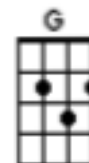

Marguerita Time (Status Quo)

Intro:

	C	F	G	Am	F	C	G	C
A	---	0-2-3-3-2-0	-----	0-2-3-3-2-0	-----	0-2-3-3-2-0	-----	0
E	-3	-----	-3-3h4h5-5	---	3-5	-----	0	-----
C	-----	-----	-----	5	-----	-----	2h4p2-0	-----
G	-----	-----	-----	-----	-----	-----	-----	-----

	C	G	C	C
A	-----	3-3	-----	3-3
E	---	0-3-5-3	-----	---
C	-2	-----	-----	-----
G	-----	-----	-----	-----

First notes to sing: C B A E

Verse 1:

(C) {-TACET-} C G
 Captured my heart, captured my memory,
G Am Em
 Captured a time for me, I could see,
Dm G G G
 A time for me, was gonna be.

{-TACET-} C G
 Deep in my heart, deep in my memory,
G Am Em
 Deep in a part of me, heart of me,
Dm G
 Meant to be, history,
Dm G
 Could it be that I'm still wanderin'

Bridge:

C F
 I never knew what had happened to me,
G C
 I didn't think it was true,
C F
 That I could be just like anyone else,
G C
 I'll take my chance with you.

Verse 2:

{-TACET-} C G
 Picture a dream, picture a fantasy,
 Am Em
 Picture the mood of me, a mystery,
Dm G G G
 You and me a mystery.

{-TACET-} C G
 Lost in a dream, lost in a fantasy,
 Am Em
 Lost in what seemed to be, dreams to me,
Dm G
 Seemed to be, had to be,
Dm G
 Couldn't find no other reason,