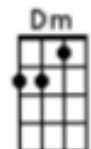

{-TACET-} C G
 Deep in my heart, deep in my memory,
G Am Em
 Deep in a part of me, heart of me,
Dm G
 Meant to be, history,
Dm G
 Could it be that I'm still wanderin'

Bridge:

C F
 I never knew what had happened to me,
G C
 I didn't think it was true,
C F
 That I could be just like anyone else,
G C
 I'll take my chance with you.

Instrumental:

C F G Am F C G C
 A | ---0-2-3-3-2-0-----0-2-3-3-2-0-----|
 E | -3-----3-3h4h5-5---3-5-----0-----|
 C | -----5-----2h4p2-0-|
 G | -----|

C G C C
 A | -----3-3-|
 E | ---0-3-5-3---|
 C | -2-----|
 G | -----|

Verse 2:

{-TACET-} C G
 Picture a dream, picture a fantasy,
 Am Em
 Picture the mood of me, a mystery,
Dm G G G
 You and me a mystery.

{-TACET-} C G
 Lost in a dream, lost in a fantasy,
 Am Em
 Lost in what seemed to be, dreams to me,
Dm G
 Seemed to be, had to be,
Dm G
 Couldn't find no other reason,

Bridge:

C F
 I never knew what had happened to me,
G C
 I didn't think it was true,
C F
 That I could be just like anyone else,
G C
 I'll take my chance with you

Instrumental:

C F G Am F C G C

A | ---0-2-3-3-2-0-----0-2-3-3-2-0-----|