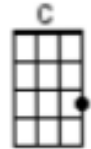

	C	G	C	C
A	-----	3-3	-----	3-3
E	---	0-3-5-3	-----	---
C	-2	-----	-----	-----
G	-----	-----	-----	-----

First notes to sing: C B A E

Verse 1:

(C) {-TACET-} C G
 Captured my heart, captured my memory,
G Am Em
 Captured a time for me, I could see,
Dm G G G
 A time for me, was gonna be.

{-TACET-} C G
 Deep in my heart, deep in my memory,
G Am Em
 Deep in a part of me, heart of me,
Dm G
 Meant to be, history,
Dm G
 Could it be that I'm still wanderin'

Bridge:

C F
 I never knew what had happened to me,
G C
 I didn't think it was true,
C F
 That I could be just like anyone else,
G C
 I'll take my chance with you.

Verse 2:

{-TACET-} C G
 Picture a dream, picture a fantasy,
 Am Em
 Picture the mood of me, a mystery,
Dm G G G
 You and me a mystery.

{-TACET-} C G
 Lost in a dream, lost in a fantasy,
 Am Em
 Lost in what seemed to be, dreams to me,
Dm G
 Seemed to be, had to be,
Dm G
 Couldn't find no other reason,