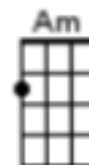

Marguerita Time (Status Quo)

Intro:

	C	F	G	Am	F	C	G	C
A	---	0-2-3-3-2-0	-----	0-2-3-3-2-0	-----	0-2-3-3-2-0	-----	0
E	-3	-----	-3-3h4h5-5	---	3-5	-----	0	-----
C	-----	-----	-----	5	-----	-----	2h4p2-0	-----
G	-----	-----	-----	-----	-----	-----	-----	-----

	C	G	C	C
A	-----	3-3	-----	3-3
E	---	0-3-5-3	-----	---
C	-2	-----	-----	-----
G	-----	-----	-----	-----

First notes to sing: C B A E

Verse 1:

(C) {-TACET-} C G
 Captured my heart, captured my memory,
G Am Em
 Captured a time for me, I could see,
Dm G G G
 A time for me, was gonna be.

{-TACET-} C G
 Deep in my heart, deep in my memory,
G Am Em
 Deep in a part of me, heart of me,
Dm G
 Meant to be, history,
Dm G
 Could it be that I'm still wanderin'

Bridge:

C F
 I never knew what had happened to me,
G C
 I didn't think it was true,
C F
 That I could be just like anyone else,
G C
 I'll take my chance with you.