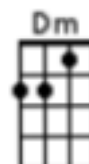

	C	G	C	C
A	-----	3-3	-----	3-3
E	---	0-3-5-3	-----	---
C	-2	-----	-----	-----
G	-----	-----	-----	-----

First notes to sing: C B A E

Verse 1:

(C) {-TACET-} C G
 Captured my heart, captured my memory,
G Am Em
 Captured a time for me, I could see,
Dm G G G
 A time for me, was gonna be.

{-TACET-} C G
 Deep in my heart, deep in my memory,
G Am Em
 Deep in a part of me, heart of me,
Dm G
 Meant to be, history,
Dm G
 Could it be that I'm still wanderin'

Bridge:

C F
 I never knew what had happened to me,
G C
 I didn't think it was true,
C F
 That I could be just like anyone else,
G C
 I'll take my chance with you.

Verse 2:

{-TACET-} C G
 Picture a dream, picture a fantasy,
 Am Em
 Picture the mood of me, a mystery,
Dm G G G
 You and me a mystery.

{-TACET-} C G
 Lost in a dream, lost in a fantasy,
 Am Em
 Lost in what seemed to be, dreams to me,
Dm G
 Seemed to be, had to be,
Dm G
 Couldn't find no other reason,