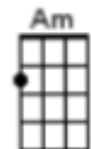

	C	G	C	C
A	-----	3-3	-----	3-3
E	---	0-3-5-3	-----	---
C	-2	-----	-----	-----
G	-----	-----	-----	-----

First notes to sing: C B A E

Verse 1:

(C) {-TACET-} C G
 Captured my heart, captured my memory,
G Am Em
 Captured a time for me, I could see,
Dm G G G
 A time for me, was gonna be.

{-TACET-} C G
 Deep in my heart, deep in my memory,
G Am Em
 Deep in a part of me, heart of me,
Dm G
 Meant to be, history,
Dm G
 Could it be that I'm still wanderin'

Bridge:

C F
 I never knew what had happened to me,
G C
 I didn't think it was true,
C F
 That I could be just like anyone else,
G C
 I'll take my chance with you.

Verse 2:

{-TACET-} C G
 Picture a dream, picture a fantasy,
 Am Em
 Picture the mood of me, a mystery,
Dm G G G
 You and me a mystery.

{-TACET-} C G
 Lost in a dream, lost in a fantasy,
 Am Em
 Lost in what seemed to be, dreams to me,
Dm G
 Seemed to be, had to be,
Dm G
 Couldn't find no other reason,