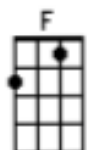

{-TACET-} C G
 Deep in my heart, deep in my memory,
G Am Em
 Deep in a part of me, heart of me,
Dm G
 Meant to be, history,
Dm G
 Could it be that I'm still wanderin'

Bridge:

C F
 I never knew what had happened to me,
G C
 I didn't think it was true,
C F
 That I could be just like anyone else,
G C
 I'll take my chance with you.

Instrumental:

C F G Am F C G C
 A | ---0-2-3-3-2-0-----0-2-3-3-2-0-----|
 E | -3-----3-3h4h5-5---3-5-----0-----|
 C | -----5-----2h4p2-0-|
 G | -----|

C G C C
 A | -----3-3-|
 E | ---0-3-5-3---|
 C | -2-----|
 G | -----|

Verse 2:

{-TACET-} C G
 Picture a dream, picture a fantasy,
 Am Em
 Picture the mood of me, a mystery,
Dm G G G
 You and me a mystery.

{-TACET-} C G
 Lost in a dream, lost in a fantasy,
 Am Em
 Lost in what seemed to be, dreams to me,
Dm G
 Seemed to be, had to be,
Dm G
 Couldn't find no other reason,