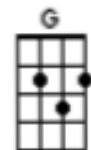

	C	G	C	C
A	-----	3-3	-----	3-3
E	---	0-3-5-3	-----	---
C	-2	-----	-----	-----
G	-----	-----	-----	-----

First notes to sing: C B A E

Verse 1:

(C) {-TACET-} C G
 Captured my heart, captured my memory,
G Am Em
 Captured a time for me, I could see,
Dm G G G
 A time for me, was gonna be.

{-TACET-} C G
 Deep in my heart, deep in my memory,
G Am Em
 Deep in a part of me, heart of me,
Dm G
 Meant to be, history,
Dm G
 Could it be that I'm still wanderin'

Bridge:

C F
 I never knew what had happened to me,
G C
 I didn't think it was true,
C F
 That I could be just like anyone else,
G C
 I'll take my chance with you.

Verse 2:

{-TACET-} C G
 Picture a dream, picture a fantasy,
 Am Em
 Picture the mood of me, a mystery,
Dm G G G
 You and me a mystery.

{-TACET-} C G
 Lost in a dream, lost in a fantasy,
 Am Em
 Lost in what seemed to be, dreams to me,
Dm G
 Seemed to be, had to be,
Dm G
 Couldn't find no other reason,