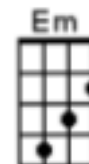

Marguerita Time (Status Quo)

Intro:

	C	F	G	Am	F	C	G	C
A	---	0-2-3-3-2-0	-----	0-2-3-3-2-0	-----	0-2-3-3-2-0	-----	0
E	-3	-----	-3-3h4h5-5	---	3-5	-----	0	-----
C	-----	-----	-----	5	-----	-----	2h4p2-0	-----
G	-----	-----	-----	-----	-----	-----	-----	-----

	C	G	C	C
A	-----	3-3	-----	3-3
E	---	0-3-5-3	-----	---
C	-2	-----	-----	-----
G	-----	-----	-----	-----

First notes to sing: C B A E

Verse 1:

(C) {-TACET-} C G
 Captured my heart, captured my memory,
G Am Em
 Captured a time for me, I could see,
Dm G G G
 A time for me, was gonna be.

{-TACET-} C G
 Deep in my heart, deep in my memory,
G Am Em
 Deep in a part of me, heart of me,
Dm G
 Meant to be, history,
Dm G
 Could it be that I'm still wanderin'

Bridge:

C F
 I never knew what had happened to me,
G C
 I didn't think it was true,
C F
 That I could be just like anyone else,
G C
 I'll take my chance with you.

Verse 2:

{-TACET-} C G
 Picture a dream, picture a fantasy,
 Am Em
 Picture the mood of me, a mystery,
Dm G G G
 You and me a mystery.

{-TACET-} C G
 Lost in a dream, lost in a fantasy,
 Am Em
 Lost in what seemed to be, dreams to me,
Dm G
 Seemed to be, had to be,
Dm G
 Couldn't find no other reason,