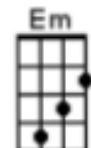

{-TACET-} C G
 Deep in my heart, deep in my memory,
G Am Em
 Deep in a part of me, heart of me,
Dm G
 Meant to be, history,
Dm G
 Could it be that I'm still wanderin'

Bridge:

C F
 I never knew what had happened to me,
G C
 I didn't think it was true,
C F
 That I could be just like anyone else,
G C
 I'll take my chance with you.

Instrumental:

C F G Am F C G C
 A | ---0-2-3-3-2-0-----0-2-3-3-2-0-----|
 E | -3-----3-3h4h5-5---3-5-----0-----|
 C | -----5-----2h4p2-0-|
 G | -----|

C G C C
 A | -----3-3-|
 E | ---0-3-5-3---|
 C | -2-----|
 G | -----|

Verse 2:

{-TACET-} C G
 Picture a dream, picture a fantasy,
 Am Em
 Picture the mood of me, a mystery,
Dm G G G
 You and me a mystery.

{-TACET-} C G
 Lost in a dream, lost in a fantasy,
 Am Em
 Lost in what seemed to be, dreams to me,
Dm G
 Seemed to be, had to be,
Dm G
 Couldn't find no other reason,