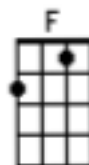

	C	G	C	C
A	-----	3-3	-----	3-3
E	---	0-3-5-3	-----	---
C	-2	-----	-----	-----
G	-----	-----	-----	-----

First notes to sing: C B A E

Verse 1:

(C) {-TACET-} C G
 Captured my heart, captured my memory,
G Am Em
 Captured a time for me, I could see,
Dm G G G
 A time for me, was gonna be.

{-TACET-} C G
 Deep in my heart, deep in my memory,
G Am Em
 Deep in a part of me, heart of me,
Dm G
 Meant to be, history,
Dm G
 Could it be that I'm still wanderin'

Bridge:

C F
 I never knew what had happened to me,
G C
 I didn't think it was true,
C F
 That I could be just like anyone else,
G C
 I'll take my chance with you.

Verse 2:

{-TACET-} C G
 Picture a dream, picture a fantasy,
 Am Em
 Picture the mood of me, a mystery,
Dm G G G
 You and me a mystery.

{-TACET-} C G
 Lost in a dream, lost in a fantasy,
 Am Em
 Lost in what seemed to be, dreams to me,
Dm G
 Seemed to be, had to be,
Dm G
 Couldn't find no other reason,