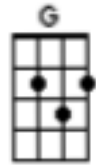

Mary's Boy Child (Boney M)

First notes to sing: D B A G E C A

Intro:

G↓ C↓ G↓ D7↓ G↓
 Mary's boy child Jesus Christ, was born on Christmas Day.
 G↓ C↓ G↓ D7↓ G↓
 And man will live for evermore, be-cause of Christmas Day.

Verse 1:

G(D) C D G
 Long time ago in Bethlehem, so the Holy Bible say,
 G C G D7 G
 Mary's boy child Jesus Christ, was born on Christmas Day.

Chorus:

G C D7 G Em C D
 Hark, now hear the angels sing, a new king born today,
 G C G D7 G
 And man will live for evermore, be-cause of Christmas day.
 G C D7 G Em C D
 Trumpets sound and angels sing, listen to what they say,
 G C G D7 G
 That man will live for evermore, because of Christmas Day.

Verse 2:

G C
 While shepherds watched their flocks by night,
 D G
 Them see a bright new shining star,
 C
 Them hear a choir sing,
 D G
 The music seemed to come from a-far.

Verse 3:

G C
 Now Joseph and his wife, Mary,
 D G
 Come to Bethlehem that night,
 G C
 Them find no place to born the child,
 D G
 Not a single room was in sight.

Verse 4:

G C
 By and by they find a nook
 D G
 In a stable all forlorn,
 G C
 And in a manger cold and dark,
 D G
 Mary's little boy was born.

Outro:

G C D G
 Long time ago in Bethlehem, so the Holy Bible say,
 G C G D7 G
 Mary's boy child Jesus Christ, was born on Christmas Day.