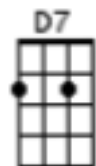

Mary's Boy Child (Boney M)

First notes to sing: D B A G E C A

Intro:

G↓ C↓ G↓ D7↓ G↓
 Mary's boy child Jesus Christ, was born on Christmas Day.
 G↓ C↓ G↓ D7↓ G↓
 And man will live for evermore, be-cause of Christmas Day.

Verse 1:

G(D) C D G
 Long time ago in Bethlehem, so the Holy Bible say,
 G C G D7 G
 Mary's boy child Jesus Christ, was born on Christmas Day.

Chorus:

G C D7 G Em C D
 Hark, now hear the angels sing, a new king born today,
 G C G D7 G
 And man will live for evermore, be-cause of Christmas day.
 G C D7 G Em C D
 Trumpets sound and angels sing, listen to what they say,
 G C G D7 G
 That man will live for evermore, because of Christmas Day.

Verse 2:

G C
 While shepherds watched their flocks by night,
 D G
 Them see a bright new shining star,
 C
 Them hear a choir sing,
 D G
 The music seemed to come from a-far.

Verse 3:

G C
 Now Joseph and his wife, Mary,
 D G
 Come to Bethlehem that night,
 G C
 Them find no place to born the child,
 D G
 Not a single room was in sight.

Verse 4:

G C
 By and by they find a nook
 D G
 In a stable all forlorn,
 G C
 And in a manger cold and dark,
 D G
 Mary's little boy was born.

Outro:

G C D G
 Long time ago in Bethlehem, so the Holy Bible say,
 G C G D7 G
 Mary's boy child Jesus Christ, was born on Christmas Day.