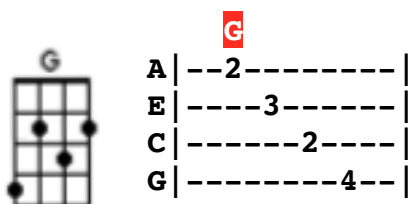

Mary's Boy Child (Boney M)

First notes to sing: D B A G E C A

Intro:

G↓ C↓ G↓ D7↓ G↓
 Mary's boy child Jesus Christ, was born on Christmas Day.
 G↓ C↓ G↓ D7↓ G↓
 And man will live for evermore, be-cause of Christmas Day.

Verse 1:

G(D) C D G
 Long time ago in Bethlehem, so the Holy Bible say,
 G C G D7 G
 Mary's boy child Jesus Christ, was born on Christmas Day.

Chorus:

G C D7 G Em C D
 Hark, now hear the angels sing, a new king born today,
 G C G D7 G
 And man will live for evermore, be-cause of Christmas day.
 G C D7 G Em C D
 Trumpets sound and angels sing, listen to what they say,
 G C G D7 G
 That man will live for evermore, because of Christmas Day.

Verse 2:

G C
 While shepherds watched their flocks by night,
 D G
 Them see a bright new shining star,
 C
 Them hear a choir sing,
 D G
 The music seemed to come from a-far.

Verse 3:

G C
 Now Joseph and his wife, Mary,
 D G
 Come to Bethlehem that night,
 G C
 Them find no place to born the child,
 D G
 Not a single room was in sight.

Verse 4:

G C
 By and by they find a nook
 D G
 In a stable all forlorn,
 G C
 And in a manger cold and dark,
 D G
 Mary's little boy was born.

Outro:

G C D G
 Long time ago in Bethlehem, so the Holy Bible say,
 G C G D7 G
 Mary's boy child Jesus Christ, was born on Christmas Day.