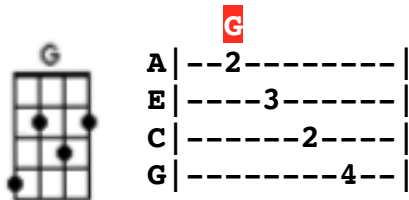

Mary's Boy Child (Boney M)

First notes to sing: D B A G E C A

Intro:

G↓ C↓ G↓ D7↓ G↓
 Mary's boy child Jesus Christ, was born on Christmas Day.
 G↓ C↓ G↓ D7↓ G↓
 And man will live for evermore, be-cause of Christmas Day.

Verse 1:

G(D) C D G
 Long time ago in Bethlehem, so the Holy Bible say,
 G C G D7 G
 Mary's boy child Jesus Christ, was born on Christmas Day.

Chorus:

G C D7 G Em C D
 Hark, now hear the angels sing, a new king born today,
 G C G D7 G
 And man will live for evermore, be-cause of Christmas day.
 G C D7 G Em C D
 Trumpets sound and angels sing, listen to what they say,
 G C G D7 G
 That man will live for evermore, because of Christmas Day.

Verse 2:

G C
 While shepherds watched their flocks by night,
 D G
 Them see a bright new shining star,
 C
 Them hear a choir sing,
 D G
 The music seemed to come from a-far.

Verse 3:

G C
 Now Joseph and his wife, Mary,
 D G
 Come to Bethlehem that night,
 G C
 Them find no place to born the child,
 D G
 Not a single room was in sight.

Chorus:

G C D7 G Em C D
 Hark, now hear the angels sing, a new king born today,
 G C G D7 G
 And man will live for evermore, be-cause of Christmas day.
 G C D7 G Em C D
 Trumpets sound and angels sing, listen to what they say,
 G C G D7 G
 That man will live for evermore, because of Christmas Day.