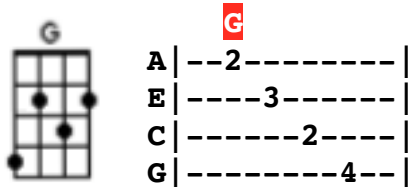

Mary's Boy Child (Boney M)

First notes to sing: D B A G E C A

Intro:

G↓ C↓ G↓ D7↓ G↓
 Mary's boy child Jesus Christ, was born on Christmas Day.
 G↓ C↓ G↓ D7↓ G↓
 And man will live for evermore, be-cause of Christmas Day.

Verse 1:

G(D) C D G
 Long time ago in Bethlehem, so the Holy Bible say,
 G C G D7 G
 Mary's boy child Jesus Christ, was born on Christmas Day.

Chorus:

G C D7 G Em C D
 Hark, now hear the angels sing, a new king born today,
 G C G D7 G
 And man will live for evermore, be-cause of Christmas day.
 G C D7 G Em C D
 Trumpets sound and angels sing, listen to what they say,
 G C G D7 G
 That man will live for evermore, because of Christmas Day.

Verse 2:

G C
 While shepherds watched their flocks by night,
 D G
 Them see a bright new shining star,
 C
 Them hear a choir sing,
 D G
 The music seemed to come from a-far.

Verse 3:

G C
 Now Joseph and his wife, Mary,
 D G
 Come to Bethlehem that night,
 G C
 Them find no place to born the child,
 D G
 Not a single room was in sight.