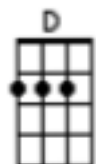

Mary's Boy Child (Boney M)

First notes to sing: D B A G E C A

Intro:

G↓ C↓ G↓ D7↓ G↓
 Mary's boy child Jesus Christ, was born on Christmas Day.
 G↓ C↓ G↓ D7↓ G↓
 And man will live for evermore, be-cause of Christmas Day.

Verse 1:

G(D) C D G
 Long time ago in Bethlehem, so the Holy Bible say,
 G C G D7 G
 Mary's boy child Jesus Christ, was born on Christmas Day.

Chorus:

G C D7 G Em C D
 Hark, now hear the angels sing, a new king born today,
 G C G D7 G
 And man will live for evermore, be-cause of Christmas day.
 G C D7 G Em C D
 Trumpets sound and angels sing, listen to what they say,
 G C G D7 G
 That man will live for evermore, because of Christmas Day.

Verse 2:

G C
 While shepherds watched their flocks by night,
 D G
 Them see a bright new shining star,
 C
 Them hear a choir sing,
 D G
 The music seemed to come from a-far.

Verse 3:

G C
 Now Joseph and his wife, Mary,
 D G
 Come to Bethlehem that night,
 G C
 Them find no place to born the child,
 D G
 Not a single room was in sight.

Verse 4:

G C
 By and by they find a nook
 D G
 In a stable all forlorn,
 G C
 And in a manger cold and dark,
 D G
 Mary's little boy was born.

Outro:

G C D G
 Long time ago in Bethlehem, so the Holy Bible say,
 G C G D7 G
 Mary's boy child Jesus Christ, was born on Christmas Day.