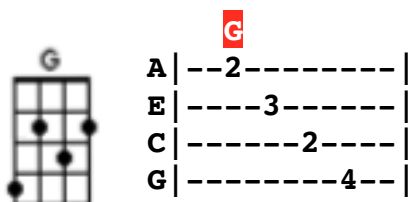

Outro:

G C D G
Long time ago in Bethlehem, so the Holy Bible say,
G C G D7 G
Mary's boy child Jesus Christ, was born on Christmas Day.