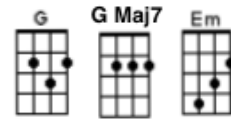

Verse 4:

G **D** **Em** **D**
Hey Mister Dreamseller where have you been,
C **D** **G** **D**
Tell me have you dreams I can see?
C **D** **G** **Gmaj7** **Em**
I came a-long just to bring you this song,
A7 **D** **G**
Can you spare one dream for me?