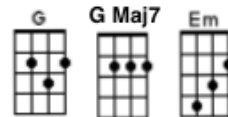

Meet Me On The Corner by Lindisfarne

Intro: D D7 Bm7 D

(First note to sing: B)

Verse 1:

G D Em D
 Hey Mister Dreamseller where have you been,
 C D G D
 Tell me have you dreams I can see?
 C D G Gmaj7 Em
 I came a-long just to bring you this song,
 A7 D G D
 Can you spare one dream for me?

Verse 2:

G D Em D
 You won't have met me and you'll soon for-get,
 C D G D
 So don't mind me tugging at your sleeve,
 C D G Gmaj7 Em
 I'm asking you if I can fix a rendez-vous,
 A7 D G
 For your dreams are all I be-lieve.

Chorus:

Am7 **Bm**
 Meet me on the corner when the lights are coming on
G **Gmaj7** **G7** **Em** **Em7**
 And I'll be there, I promise I'll be there,
Am7 **Bm**
 Down the empty streets we'll disa-ppear into the dawn,
Am7 **C** **D** **D7** **Bm7** **D**
 If you have dreams e-nough to share.

Verse 4:

G **D** **Em** **D**
 Hey Mister Dreamseller where have you been,
C **D** **G** **D**
 Tell me have you dreams I can see?
C **D** **G** **Gmaj7** **Em**
 I came a-long just to bring you this song,
A7 **D** **G**
 Can you spare one dream for me?