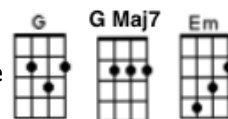

Meet Me On The Corner by Lindisfarne

Intro: D D7 Bm7 D

(First note to sing: B)

Verse 1:

G D Em D
 Hey Mister Dreamseller where have you been,
 C D G D
 Tell me have you dreams I can see?
 C D G Gmaj7 Em
 I came a-long just to bring you this song,
 A7 D G D
 Can you spare one dream for me?

Verse 2:

G D Em D
 You won't have met me and you'll soon for-get,
 C D G D
 So don't mind me tugging at your sleeve,
 C D G Gmaj7 Em
 I'm asking you if I can fix a rendez-vous,
 A7 D G
 For your dreams are all I be-lieve.

Chorus:

Am7 Bm
 Meet me on the corner when the lights are coming on
 G Gmaj7 G7 Em Em7
 And I'll be there, I promise I'll be there,
 Am7 Bm
 Down the empty streets we'll disa-ppear into the dawn,
 Am7 C D D7 Bm7 D
 If you have dreams e-nough to share.

Chorus:

Am7 **Bm**
 Meet me on the corner when the lights are coming on
G **Gmaj7** **G7** **Em** **Em7**
 And I'll be there, I promise I'll be there,
Am7 **Bm**
 Down the empty streets we'll disa-ppear into the dawn,
Am7 **C** **D** **D7** **Bm7** **D**
 If you have dreams e-nough to share.