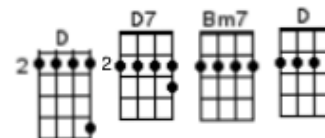

Chorus:

Am7 Bm
Meet me on the corner when the lights are coming on
G Gmaj7 G7 Em Em7
And I'll be there, I promise I'll be there,
Am7 Bm
Down the empty streets we'll disa-ppear into the dawn,
Am7 C D D7 Bm7 D
If you have dreams e-nough to share.