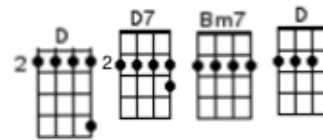

Meet Me On The Corner by Lindisfarne

Intro: D D7 Bm7 D

(First note to sing: B)

Verse 1:

G D Em D
 Hey Mister Dreamseller where have you been,
 C D G D
 Tell me have you dreams I can see?
 C D G Gmaj7 Em
 I came a-long just to bring you this song,
 A7 D G D
 Can you spare one dream for me?

Verse 2:

G D Em D
 You won't have met me and you'll soon for-get,
 C D G D
 So don't mind me tugging at your sleeve,
 C D G Gmaj7 Em
 I'm asking you if I can fix a rendez-vous,
 A7 D G
 For your dreams are all I be-lieve.

Chorus:

Am7 **Bm**
 Meet me on the corner when the lights are coming on
G **Gmaj7** **G7** **Em** **Em7**
 And I'll be there, I promise I'll be there,
Am7 **Bm**
 Down the empty streets we'll disa-ppear into the dawn,
Am7 **C** **D** **D7** **Bm7** **D**
 If you have dreams e-nough to share.

Verse 4:

G **D** **Em** **D**
 Hey Mister Dreamseller where have you been,
C **D** **G** **D**
 Tell me have you dreams I can see?
C **D** **G** **Gmaj7** **Em**
 I came a-long just to bring you this song,
A7 **D** **G**
 Can you spare one dream for me?