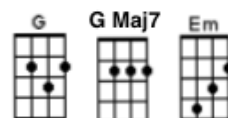

Meet Me On The Corner by Lindisfarne

Intro: D D7 Bm7 D

(First note to sing: B)

Verse 1:

G D Em D
 Hey Mister Dreamseller where have you been,
 C D G D
 Tell me have you dreams I can see?
 C D G Gmaj7 Em
 I came a-long just to bring you this song,
 A7 D G D
 Can you spare one dream for me?

Verse 2:

G D Em D
 You won't have met me and you'll soon for-get,
 C D G D
 So don't mind me tugging at your sleeve,
 C D G Gmaj7 Em
 I'm asking you if I can fix a rendez-vous,
 A7 D G
 For your dreams are all I be-lieve.

Chorus:

Am7 **Bm**
 Meet me on the corner when the lights are coming on
G **Gmaj7** **G7** **Em** **Em7**
 And I'll be there, I promise I'll be there,
Am7 **Bm**
 Down the empty streets we'll disa-ppear into the dawn,
Am7 **C** **D** **D7** **Bm7** **D**
 If you have dreams e-nough to share.

Verse 4:

G **D** **Em** **D**
 Hey Mister Dreamseller where have you been,
C **D** **G** **D**
 Tell me have you dreams I can see?
C **D** **G** **Gmaj7** **Em**
 I came a-long just to bring you this song,
A7 **D** **G**
 Can you spare one dream for me?