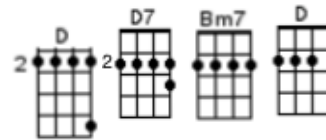

Meet Me On The Corner by Lindisfarne

Intro: D D7 Bm7 D

(First note to sing: B)

Verse 1:

G D Em D
 Hey Mister Dreamseller where have you been,
 C D G D
 Tell me have you dreams I can see?
 C D G Gmaj7 Em
 I came a-long just to bring you this song,
 A7 D G D
 Can you spare one dream for me?

Verse 2:

G D Em D
 You won't have met me and you'll soon for-get,
 C D G D
 So don't mind me tugging at your sleeve,
 C D G Gmaj7 Em
 I'm asking you if I can fix a rendez-vous,
 A7 D G
 For your dreams are all I be-lieve.

Chorus:

Am7 Bm
 Meet me on the corner when the lights are coming on
 G Gmaj7 G7 Em Em7
 And I'll be there, I promise I'll be there,
 Am7 Bm
 Down the empty streets we'll disa-ppear into the dawn,
 Am7 C D D7 Bm7 D
 If you have dreams e-nough to share.

Chorus:

Am7 **Bm**
 Meet me on the corner when the lights are coming on
G **Gmaj7** **G7** **Em** **Em7**
 And I'll be there, I promise I'll be there,
Am7 **Bm**
 Down the empty streets we'll disa-ppear into the dawn,
Am7 **C** **D** **D7** **Bm7** **D**
 If you have dreams e-nough to share.