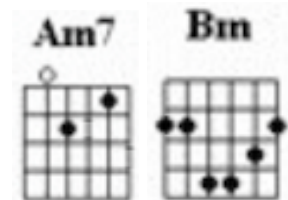

Meet Me On The Corner (by Lindisfarne)

Intro:

D

D/C

D/B

D/A

e	---	2-2-2-2	---	2-2-2-2	---	2-2-2-2	---	2-2-2-2	---	2-2-2-2
B	---	3-3-3-3	---	3-3-3-3	---	3-3-3-3	---	3-3-3-3	---	3-3-3-3
G	---	2-2-2-2	---	2-2-2-2	---	0-0-0-0	---	0-0-0-0	---	0-0-0-0
D	---	0	---		---		---		---	
A	---		---	3	---		---	2	---	0
E	---		---		---		---		---	

G / D / Em / D /
C / D / G / / /

Verse: (First note to sing: B)

G D Em D
Hey Mister Dreamseller where have you been,
C D G D
Tell me have you dreams I can see?
C D G G/f# Em
I came a-long just to bring you this song,
A7 D G D
Can you spare one dream for me?

Verse:

G D Em D
You won't have met me and you'll soon for-get,
C D G D
So don't mind me tugging at your sleeve,
C D G G/f# Em
I'm asking you if I can fix a rendez-vous,
A7 D G
For your dreams are all I be-lieve.

Chorus:

Am7 Bm
Meet me on the corner when the lights are coming on
G G/f# G/F Em Em7
And I'll be there, I promise I'll be there,
Am7 Bm
Down the empty streets we'll disa-ppear into the dawn,
Am7 C D / D/C / D/B / D
If you have dreams e-nough to share.