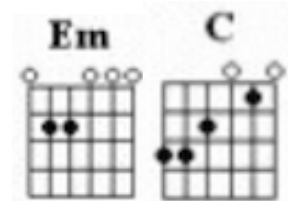

Meet Me On The Corner (by Lindisfarne)

Intro:

D

D/C

D/B

D/A

e	---	2-2-2-2	---	2-2-2-2	---	2-2-2-2	---	2-2-2-2	---	2-2-2-2
B	---	3-3-3-3	---	3-3-3-3	---	3-3-3-3	---	3-3-3-3	---	3-3-3-3
G	---	2-2-2-2	---	2-2-2-2	---	0-0-0-0	---	0-0-0-0	---	0-0-0-0
D	---	0	---		---		---		---	
A	---		---	3	---		---	2	---	0
E	---		---		---		---		---	

G / D / Em / D /
C / D / G / / /

Verse: (First note to sing: B)

G D Em D
Hey Mister Dreamseller where have you been,
C D G D
Tell me have you dreams I can see?
C D G G/f# Em
I came a-long just to bring you this song,
A7 D G D
Can you spare one dream for me?

Verse:

G D Em D
You won't have met me and you'll soon for-get,
C D G D
So don't mind me tugging at your sleeve,
C D G G/f# Em
I'm asking you if I can fix a rendez-vous,
A7 D G
For your dreams are all I be-lieve.

Chorus:

Am7 Bm
Meet me on the corner when the lights are coming on
G G/f# G/F Em Em7
And I'll be there, I promise I'll be there,
Am7 Bm
Down the empty streets we'll disa-ppear into the dawn,
Am7 C D / D/C / D/B / D
If you have dreams e-nough to share.