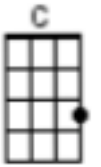

Moon River (from the film Breakfast at Tiffany's)

First note to sing: G D C

Intro: C Am F G7

Verse 1

C Am F C
Moon River, wider than a mile,

F C E7sus4 E7
I'm crossing you in style some day.

Am C7 F Fm
Oh, dream maker, you heart breaker,

F C (F C) F C
Waiting 'round the bend, My huckleberry friend,

Am7 Dm7 G7 C Am7 F G
Moon Riv.....er and me.

Instrumental

Repeat Verse 2 but with this ending..

Am7 Dm7 G7 Ab Bb C
Moon Riv.....er and me.

Ab is this chord on the 3rd fret
Bb is the same but on the 5th fret
C is the same but on the 7th fret