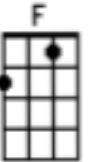

Moon River (from the film Breakfast at Tiffany's)

First note to sing: G D C

Intro: C Am F G7

Verse 1

C Am F C
Moon River, wider than a mile,

F C E7sus4 E7
I'm crossing you in style some day.

Am C7 F Fm
Oh, dream maker, you heart breaker,

F C (F C) F C
Waiting 'round the bend, My huckleberry friend,

Am7 Dm7 G7 C Am7 F G
Moon Riv.....er and me.

Instrumental

Repeat Verse 2 but with this ending..

Am7 Dm7 G7 Ab Bb C
Moon Riv.....er and me.

Ab is this chord on the 3rd fret
Bb is the same but on the 5th fret
C is the same but on the 7th fret