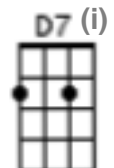

Moon River (from the film Breakfast at Tiffany's)

First note to sing: G D C

Intro: C Am F G7

Verse 1

C Am F C
Moon River, wider than a mile,

F C E7sus4 E7
I'm crossing you in style some day.

Am C7 F Fm
Oh, dream maker, you heart breaker,

Am7 D7(i) Dm7 G7
Wher-ever you're going I'm going your way.

Verse 2

C Am F C
Two drifters off to see the world.

F C E7sus4 E7
There's such a lot of world to see.

Am Am7 D7(ii) Fm C F
We're aft---er the same rainbow's end

F C (F C) F C
Waiting 'round the bend, My huckleberry friend,

Am7 Dm7 G7 C Am7 F G
Moon Riv.....er and me.

Instrumental

Repeat Verse 2 but with this ending..

Am7 Dm7 G7 Ab Bb C
Moon Riv.....er and me.

Ab is this chord on the 3rd fret
Bb is the same but on the 5th fret
C is the same but on the 7th fret