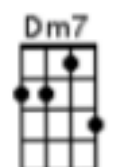

Moon River (from the film Breakfast at Tiffany's)

First note to sing: G D C

Intro: C Am F G7

Verse 1

C Am F C
Moon River, wider than a mile,

F C E7sus4 E7
I'm crossing you in style some day.

Am C7 F Fm
Oh, dream maker, you heart breaker,

F C (F C) F C
Waiting 'round the bend, My huckleberry friend,

Am7 Dm7 G7 C Am7 F G
Moon Riv.....er and me.

Instrumental

Repeat Verse 2 but with this ending..

Am7 Dm7 G7 Ab Bb C
Moon Riv.....er and me.

Ab is this chord on the 3rd fret
Bb is the same but on the 5th fret
C is the same but on the 7th fret