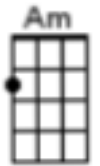

Moon River (from the film Breakfast at Tiffany's)

First note to sing: G D C

Intro: C Am F G7

Verse 1

C Am F C
Moon River, wider than a mile,

F C E7sus4 E7
I'm crossing you in style some day.

Am C7 F Fm
Oh, dream maker, you heart breaker,

F C (F C) F C
Waiting 'round the bend, My huckleberry friend,

Am7 Dm7 G7 C Am7 F G
Moon Riv.....er and me.

Instrumental

Repeat Verse 2 but with this ending..

Am7 Dm7 G7 Ab Bb C
Moon Riv.....er and me.

Ab is this chord on the 3rd fret
Bb is the same but on the 5th fret
C is the same but on the 7th fret