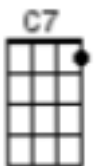

Moon River (from the film Breakfast at Tiffany's)

First note to sing: G D C

Intro: C Am F G7

Verse 1

C Am F C
Moon River, wider than a mile,

F C E7sus4 E7
I'm crossing you in style some day.

Am C7 F Fm
Oh, dream maker, you heart breaker,

Am7 D7(i) Dm7 G7
Wher-ever you're going I'm going your way.

Verse 2

C Am F C
Two drifters off to see the world.

F C E7sus4 E7
There's such a lot of world to see.

Am Am7 D7(ii) Fm C F
We're aft---er the same rainbow's end

F C (F C) F C
Waiting 'round the bend, My huckleberry friend,

Am7 Dm7 G7 C Am7 F G
Moon Riv.....er and me.

Instrumental

Repeat Verse 2 but with this ending..

Am7 Dm7 G7 Ab Bb C
Moon Riv.....er and me.

Ab is this chord on the 3rd fret
Bb is the same but on the 5th fret
C is the same but on the 7th fret