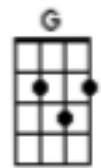

Moon River (from the film Breakfast at Tiffany's)

First note to sing: G D C

Intro: C Am F G7

Verse 1

C Am F C
Moon River, wider than a mile,

F C E7sus4 E7
I'm crossing you in style some day.

Am C7 F Fm
Oh, dream maker, you heart breaker,

Am7 D7(i) Dm7 G7
Wher-ever you're going I'm going your way.

Verse 2

C Am F C
Two drifters off to see the world.

F C E7sus4 E7
There's such a lot of world to see.

Am Am7 D7(ii) Fm C F
We're aft---er the same rainbow's end

F C (F C) F C
Waiting 'round the bend, My huckleberry friend,

Am7 Dm7 G7 C Am7 F G
Moon Riv.....er and me.

Instrumental

Repeat Verse 2 but with this ending..

Am7 Dm7 G7 Ab Bb C
Moon Riv.....er and me.

Ab is this chord on the 3rd fret
Bb is the same but on the 5th fret
C is the same but on the 7th fret