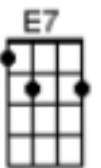

Moon River (from the film Breakfast at Tiffany's)

First note to sing: G D C

Intro: C Am F G7

Verse 1

C Am F C
Moon River, wider than a mile,

F C E7sus4 E7
I'm crossing you in style some day.

Am C7 F Fm
Oh, dream maker, you heart breaker,

Am7 D7(i) Dm7 G7
Wher-ever you're going I'm going your way.

Verse 2

C Am F C
Two drifters off to see the world.

F C E7sus4 E7
There's such a lot of world to see.

Am Am7 D7(ii) Fm C F
We're aft---er the same rainbow's end

F C (F C) F C
Waiting 'round the bend, My huckleberry friend,

Am7 Dm7 G7 C Am7 F G
Moon Riv.....er and me.

Instrumental

Repeat Verse 2 but with this ending..

Am7 Dm7 G7 Ab Bb C
Moon Riv.....er and me.

Ab is this chord on the 3rd fret
Bb is the same but on the 5th fret
C is the same but on the 7th fret