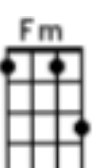

Moon River (from the film Breakfast at Tiffany's)

First note to sing: G D C

Intro: C Am F G7

Verse 1

C Am F C
Moon River, wider than a mile,

F C E7sus4 E7
I'm crossing you in style some day.

Am C7 F Fm
Oh, dream maker, you heart breaker,

Am7 D7(i) Dm7 G7
Wher-ever you're going I'm going your way.

Verse 2

C Am F C
Two drifters off to see the world.

F C E7sus4 E7
There's such a lot of world to see.

Am Am7 D7(ii) Fm C F
We're aft---er the same rainbow's end

F C (F C) F C
Waiting 'round the bend, My huckleberry friend,

Am7 Dm7 G7 C Am7 F G
Moon Riv.....er and me.

Instrumental

Repeat Verse 2 but with this ending..

Am7 Dm7 G7 Ab Bb C
Moon Riv.....er and me.

Ab is this chord on the 3rd fret
Bb is the same but on the 5th fret
C is the same but on the 7th fret