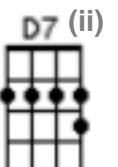

Moon River (from the film Breakfast at Tiffany's)

First note to sing: G D C

Intro: C Am F G7

Verse 1

C Am F C
Moon River, wider than a mile,

F C E7sus4 E7
I'm crossing you in style some day.

Am C7 F Fm
Oh, dream maker, you heart breaker,

F C (F C) F C
Waiting 'round the bend, My huckleberry friend,

Am7 Dm7 G7 C Am7 F G
Moon Riv.....er and me.

Instrumental

Repeat Verse 2 but with this ending..

Am7 Dm7 G7 Ab Bb C
Moon Riv.....er and me.

Ab is this chord on the 3rd fret
Bb is the same but on the 5th fret
C is the same but on the 7th fret