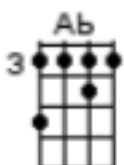

Moon River (from the film Breakfast at Tiffany's)

First note to sing: G D C

Intro: C Am F G7

Verse 1

C Am F C
Moon River, wider than a mile,

F C E7sus4 E7
I'm crossing you in style some day.

Am C7 F Fm
Oh, dream maker, you heart breaker,

F C (F C) F C
Waiting 'round the bend, My huckleberry friend,

Am7 Dm7 G7 C Am7 F G
Moon Riv.....er and me.

Instrumental

Repeat Verse 2 but with this ending..

Am7 Dm7 G7 Ab Bb C
Moon Riv.....er and me.

Ab is this chord on the 3rd fret
Bb is the same but on the 5th fret
C is the same but on the 7th fret