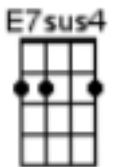

Moon River (from the film Breakfast at Tiffany's)

First note to sing: G D C

Intro: C Am F G7

Verse 1

C Am F C
Moon River, wider than a mile,

F C E7sus4 E7
I'm crossing you in style some day.

Am C7 F Fm
Oh, dream maker, you heart breaker,

Am7 D7(i) Dm7 G7
Wher-ever you're going I'm going your way.

Verse 2

C Am F C
Two drifters off to see the world.

F C E7sus4 E7
There's such a lot of world to see.

Am Am7 D7(ii) Fm C F
We're aft---er the same rainbow's end

F C (F C) F C
Waiting 'round the bend, My huckleberry friend,

Am7 Dm7 G7 C Am7 F G
Moon Riv.....er and me.

Instrumental

Repeat Verse 2 but with this ending..

Am7 Dm7 G7 Ab Bb C
Moon Riv.....er and me.

Ab is this chord on the 3rd fret
Bb is the same but on the 5th fret
C is the same but on the 7th fret