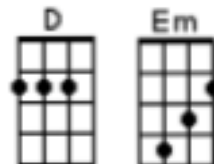

## Intro:

D G A 2x

First note to sing: D

## Chorus Intro:

G A D G  
Hey! Mr. Tambourine Man, play a song for me,  
D G Em A  
I'm not sleepy and there ain't no place I'm going to.  
G A D G  
Hey! Mr. Tambourine Man, play a song for me,  
D G Em A D  
In the jingle jangle morning I'll come followin' you.

## Verse 1:

G A D G  
Take me on a trip upon your magic swirlin' ship,  
D G D G  
My senses have been stripped, my hands can't feel to grip,  
D G D G  
My toes too numb to step, wait only for my boot heels  
Em A  
To be wanderin'.  
G A D G  
I'm ready to go anywhere, I'm ready for to fade  
D G D G  
In-to my own parade, cast your dancing spell my way,  
Em A  
I promise to go under it.