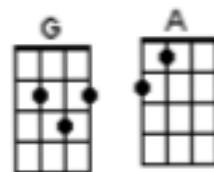

## Chorus Intro:

G A D G  
Hey! Mr. Tambourine Man, play a song for me,  
D G Em A  
I'm not sleepy and there ain't no place I'm going to.  
G A D G  
Hey! Mr. Tambourine Man, play a song for me,  
D G Em A D  
In the jingle jangle morning I'll come followin' you.

## Verse 1:

G A D G  
Take me on a trip upon your magic swirlin' ship,  
D G D G  
My senses have been stripped, my hands can't feel to grip,  
D G D G  
My toes too numb to step, wait only for my boot heels  
Em A  
To be wanderin'.  
G A D G  
I'm ready to go anywhere, I'm ready for to fade  
D G D G  
In-to my own parade, cast your dancing spell my way,  
Em A  
I promise to go under it.

## Chorus:

G A D G  
Hey! Mr. Tambourine Man, play a song for me,  
D G Em A  
I'm not sleepy and there is no place I'm going to.  
G A D G  
Hey! Mr. Tambourine Man, play a song for me,  
D G Em A D  
In the jingle jangle morning I'll come followin' you.