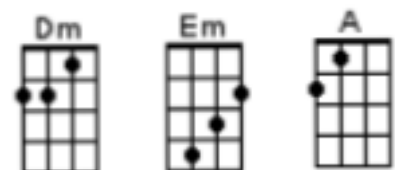

Norwegian Wood (This Bird Has Flown)

(The Beatles)

6/8 time

First note to sing: A

For original key (E Major) use Capo 2.

Intro:

| | D | D | C(G)D |
|-----|-------------|-----------|-----------|
| A | ----- | ----- | ----- |
| E | -5-7-5----- | ----- | ---3----- |
| C | -----7-6- | -4-7-6-2- | -0----- |
| LoG | ----- | ----- | -----4-2- |

Verse 1:

D
I once had a girl, or should I say
C (G) D
She once had me.
D
She showed me her room, isn't it good?
C (G) D
Norwegi-an wood.

Bridge:

Dm G (3,2)
She asked my to stay and told me to sit any-where,
Dm Em(3,3) A(3,3)
So, I looked a-round and I noticed there wasn't a chair.

Verse 2:

D
I sat on a rug, biding my time,
C (G) D
Drinking her wine.
D
We talked until two, and then she said,
C (G) D
It's time for bed.

Verse 3: (Instrumental)

| | D | D | C(G)D |
|-----|-------------|-----------|-----------|
| A | ----- | ----- | ----- |
| E | -5-7-5----- | ----- | ---3----- |
| C | -----7-6- | -4-7-6-2- | -0----- |
| LoG | ----- | ----- | -----4-2- |