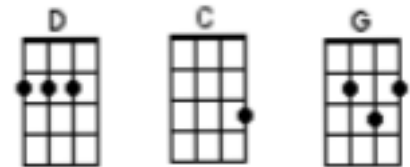

Norwegian Wood (This Bird Has Flown)

(The Beatles)

6/8 time

First note to sing: A

For original key (E Major) use Capo 2.

Intro:

| | D | D | C(G)D |
|-----|-------------|-----------|-----------|
| A | ----- | ----- | ----- |
| E | -5-7-5----- | ----- | ---3----- |
| C | -----7-6- | -4-7-6-2- | -0----- |
| LoG | ----- | ----- | -----4-2- |

Verse 1:

D
I once had a girl, or should I say
C (G) D
She once had me.
D
She showed me her room, isn't it good?
C (G) D
Norwegi-an wood.

Bridge:

Dm G (3,2)
She asked my to stay and told me to sit any-where,
Dm Em(3,3) A(3,3)
So, I looked a-round and I noticed there wasn't a chair.

Verse 2:

D
I sat on a rug, biding my time,
C (G) D
Drinking her wine.
D
We talked until two, and then she said,
C (G) D
It's time for bed.

Verse 3: (Instrumental)

| | D | D | C(G)D |
|-----|-------------|-----------|-----------|
| A | ----- | ----- | ----- |
| E | -5-7-5----- | ----- | ---3----- |
| C | -----7-6- | -4-7-6-2- | -0----- |
| LoG | ----- | ----- | -----4-2- |

Bridge 2:

Dm G (3,2)
 She told me she worked in the morning and started to laugh
Dm Em(3,3) A(3,3)
 I told her I didn't and crawled off to sleep in the bath

Ending:

D C (G) D
 And when I awoke, I was alone, this bird had flown
D C (G) D
 So, I lit a fire, isn't it good, Norwegi-an wood