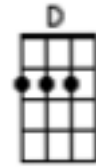

G	G	F	(C)G
A	-5-7-5-3-2-	-0-3-2----	---3-----	
E	-----	-----3-	-1--0----	
C	-----	-----	-----2-	
G	-----	-----	-----