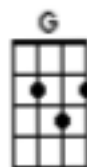

G	G	F	(C)G
A	-5-7-5-3-2-	-0-3-2----	---3-----	
E	-----	-----3-	-1--0----	
C	-----	-----	-----2-	
G	-----	-----	-----