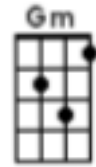

Bridge 2:

Gm **C (3,2)**
She told me she worked in the morning and started to laugh
Gm **Am(3,3) D(3,3)**
I told her I didn't and crawled off to sleep in the bath

Ending:

G **F** **(C) G**
And when I awoke, I was alone, this bird had flown
G **F** **(C) G**
So, I lit a fire, isn't it good, Norwegi-an wood