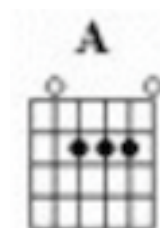

Not Fade Away

The Rolling Stones (Buddy Holly)

First note to sing: **E**

INTRO: (E A E)

E **A** (A)
I wanna tell you how it's gonna be,
E (A) **E** (E A E)
You're gonna give your love to me.
E **A** (A)
I'm gonna love you night and day.
E (A) **E** (E A E)
Love is love and not fade a-way,
E (A) **E** (E A E)
Well love is love and not fade a-way.

E **A** (A)
My love's bigger than a Cadil-lac,
E (A) **E** (E A E)
I'll try to show it if you drive me back.
E **A** (A)
Your love for me has got to be real,
E (A) **E** (E A E)
Before you'd have noticed how I feel.
E (A) **E** (E A E)
Love real not fade a-way.
E (A) **E** (E A E)
Well love real not fade a-way.

Yeah

Instrumental: (E A E)

E **A** (A)
I wanna tell you how it's gonna be,
E (A) **E** (E A E)
You're gonna give your love to me.
E **A** (A)
Love that lasts more than one day,
E (A) **E** (E A E)
Well love is love and not fade a-way.
E (A) **E** (E A E)
Well love is love and not fade a-way.
E (A) **E** (E A E)
Well love is love and not fade a-way.

E **A** (E A E)
Not fade a-way.
Not fade a-way.

Although written by Buddy Holly, the Rolling Stones cover is probably better known.

i.. Chords in *italics* are optional.

ii..How you play the (E A E) riffs in the intro and the ends of the lines depends on which version you follow.