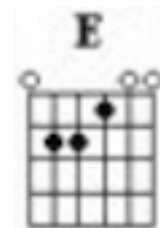

Not Fade Away

The Rolling Stones (Buddy Holly)

First note to sing: **E**

INTRO: (E A E)

E **A** (A)
I wanna tell you how it's gonna be,
E (A) **E** (E A E)
You're gonna give your love to me.
E **A** (A)
I'm gonna love you night and day.
E (A) **E** (E A E)
Love is love and not fade a-way,
E (A) **E** (E A E)
Well love is love and not fade a-way.

E **A** (A)
My love's bigger than a Cadil-lac,
E (A) **E** (E A E)
I'll try to show it if you drive me back.
E **A** (A)
Your love for me has got to be real,
E (A) **E** (E A E)
Before you'd have noticed how I feel.
E (A) **E** (E A E)
Love real not fade a-way.
E (A) **E** (E A E)
Well love real not fade a-way.

Yeah

Instrumental: (E A E)

E **A** (A)
I wanna tell you how it's gonna be,
E (A) **E** (E A E)
You're gonna give your love to me.
E **A** (A)
Love that lasts more than one day,
E (A) **E** (E A E)
Well love is love and not fade a-way.
E (A) **E** (E A E)
Well love is love and not fade a-way.
E (A) **E** (E A E)
Well love is love and not fade a-way.

E **A** (E A E)
Not fade a-way.
Not fade a-way.

Although written by Buddy Holly, the Rolling Stones cover is probably better known.

i.. Chords in *italics* are optional.

ii..How you play the (E A E) riffs in the intro and the ends of the lines depends on which version you follow.