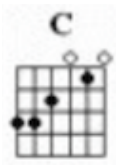

Raining in my Heart (Buddy Holly)

Intro: G Gaug G6 Gaug G

First note to sing: D - B

Verse 1:

G Gaug
 The sun is out, the sky is blue,
 G6 G7
 There's not a cloud to spoil the view,
 C D7 G Am7 D7
 But it's raining, raining in my heart,

Verse 2:

G Gaug
 The weather-man says clear today,
 G6 G7
 He doesn't know you've gone away,
 C D7 G
 And it's raining, raining in my heart,

Bridge:

Dm7 G C Am7 C Am7
 Oh, mise-ry, mise-ry,
 Em7 A7 Am7 D7
 What's gonna be-come of me

Verse 3:

G Gaug
 I tell my blues they mustn't show,
 G6 G7
 But soon these tears are bound to flow,
 C D7 G
 Cause it's raining, raining in my heart,

Instrumental based on 2nd verse

Bridge:

Dm7 G C Am7 C Am7
 Oh, mise-ry, mise-ry,
 Em7 A7 Am7 D7
 What's gonna be-come of me

Verse 4:

G **Gaug**
 I tell my blues they mustn't show,
G6 **G7**
 But soon these tears are bound to flow,
C **D7** **G** **Am7** **D7**
 Cause it's raining, raining in my heart.

Outro:

D7 **G** **G**
 It's raining, in my heart.