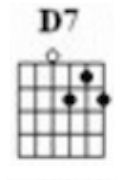

Raining in my Heart (Buddy Holly)

Intro: G Gaug G6 Gaug G

First note to sing: D - B

Verse 1:

G Gaug
 The sun is out, the sky is blue,
 G6 G7
 There's not a cloud to spoil the view,
 C D7 G Am7 D7
 But it's raining, raining in my heart,

Verse 2:

G Gaug
 The weather-man says clear today,
 G6 G7
 He doesn't know you've gone away,
 C D7 G
 And it's raining, raining in my heart,

Bridge:

Dm7 G C Am7 C Am7
 Oh, mise-ry, mise-ry,
 Em7 A7 Am7 D7
 What's gonna be-come of me

Verse 3:

G Gaug
 I tell my blues they mustn't show,
 G6 G7
 But soon these tears are bound to flow,
 C D7 G
 Cause it's raining, raining in my heart,

Instrumental based on 2nd verse

Bridge:

Dm7 G C Am7 C Am7
 Oh, mise-ry, mise-ry,
 Em7 A7 Am7 D7
 What's gonna be-come of me