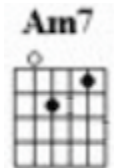

Raining in my Heart (Buddy Holly)

Intro: G Gaug G6 Gaug G

First note to sing: D - B

Verse 1:

G Gaug
 The sun is out, the sky is blue,
 G6 G7
 There's not a cloud to spoil the view,
 C D7 G Am7 D7
 But it's raining, raining in my heart,

Verse 2:

G Gaug
 The weather-man says clear today,
 G6 G7
 He doesn't know you've gone away,
 C D7 G
 And it's raining, raining in my heart,

Bridge:

Dm7 G C Am7 C Am7
 Oh, mise-ry, mise-ry,
 Em7 A7 Am7 D7
 What's gonna be-come of me

Verse 3:

G Gaug
 I tell my blues they mustn't show,
 G6 G7
 But soon these tears are bound to flow,
 C D7 G
 Cause it's raining, raining in my heart,

Instrumental based on 2nd verse

Bridge:

Dm7 G C Am7 C Am7
 Oh, mise-ry, mise-ry,
 Em7 A7 Am7 D7
 What's gonna be-come of me

Verse 4:

G **Gaug**
 I tell my blues they mustn't show,
G6 **G7**
 But soon these tears are bound to flow,
C **D7** **G** **Am7** **D7**
 Cause it's raining, raining in my heart.

Outro:

D7 **G** **G**
 It's raining, in my heart.