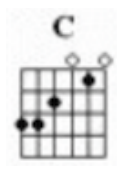

Raining in my Heart (Buddy Holly)

Intro: G Gaug G6 Gaug G

First note to sing: D - B

Verse 1:

G Gaug
 The sun is out, the sky is blue,
 G6 G7
 There's not a cloud to spoil the view,
 C D7 G Am7 D7
 But it's raining, raining in my heart,

Verse 2:

G Gaug
 The weather-man says clear today,
 G6 G7
 He doesn't know you've gone away,
 C D7 G
 And it's raining, raining in my heart,

Bridge:

Dm7 G C Am7 C Am7
 Oh, mise-ry, mise-ry,
 Em7 A7 Am7 D7
 What's gonna be-come of me

Verse 3:

G Gaug
 I tell my blues they mustn't show,
 G6 G7
 But soon these tears are bound to flow,
 C D7 G
 Cause it's raining, raining in my heart,

Instrumental based on 2nd verse

Bridge:

Dm7 G C Am7 C Am7
 Oh, mise-ry, mise-ry,
 Em7 A7 Am7 D7
 What's gonna be-come of me