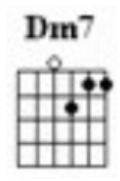

Raining in my Heart (Buddy Holly)

Intro: G Gaug G6 Gaug G

First note to sing: D - B

Verse 1:

G Gaug
 The sun is out, the sky is blue,
 G6 G7
 There's not a cloud to spoil the view,
 C D7 G Am7 D7
 But it's raining, raining in my heart,

Verse 2:

G Gaug
 The weather-man says clear today,
 G6 G7
 He doesn't know you've gone away,
 C D7 G
 And it's raining, raining in my heart,

Bridge:

Dm7 G C Am7 C Am7
 Oh, mise-ry, mise-ry,
 Em7 A7 Am7 D7
 What's gonna be-come of me

Verse 3:

G Gaug
 I tell my blues they mustn't show,
 G6 G7
 But soon these tears are bound to flow,
 C D7 G
 Cause it's raining, raining in my heart,

Instrumental based on 2nd verse

Bridge:

Dm7 G C Am7 C Am7
 Oh, mise-ry, mise-ry,
 Em7 A7 Am7 D7
 What's gonna be-come of me