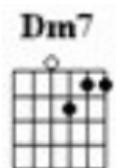

Raining in my Heart (Buddy Holly)

Intro: G Gaug G6 Gaug G

First note to sing: D - B

Verse 1:

G Gaug
 The sun is out, the sky is blue,
 G6 G7
 There's not a cloud to spoil the view,
 C D7 G Am7 D7
 But it's raining, raining in my heart,

Verse 2:

G Gaug
 The weather-man says clear today,
 G6 G7
 He doesn't know you've gone away,
 C D7 G
 And it's raining, raining in my heart,

Bridge:

Dm7 G C Am7 C Am7
 Oh, mise-ry, mise-ry,
 Em7 A7 Am7 D7
 What's gonna be-come of me

Verse 3:

G Gaug
 I tell my blues they mustn't show,
 G6 G7
 But soon these tears are bound to flow,
 C D7 G
 Cause it's raining, raining in my heart,

Instrumental based on 2nd verse

Bridge:

Dm7 G C Am7 C Am7
 Oh, mise-ry, mise-ry,
 Em7 A7 Am7 D7
 What's gonna be-come of me

Verse 4:

G **Gaug**
 I tell my blues they mustn't show,
G6 **G7**
 But soon these tears are bound to flow,
C **D7** **G** **Am7** **D7**
 Cause it's raining, raining in my heart.

Outro:

D7 **G** **G**
 It's raining, in my heart.