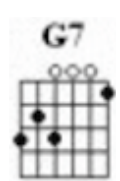

Raining in my Heart (Buddy Holly)

Intro: G Gaug G6 Gaug G

First note to sing: D - B

Verse 1:

G Gaug
 The sun is out, the sky is blue,
 G6 G7
 There's not a cloud to spoil the view,
 C D7 G Am7 D7
 But it's raining, raining in my heart,

Verse 2:

G Gaug
 The weather-man says clear today,
 G6 G7
 He doesn't know you've gone away,
 C D7 G
 And it's raining, raining in my heart,

Bridge:

Dm7 G C Am7 C Am7
 Oh, mise-ry, mise-ry,
 Em7 A7 Am7 D7
 What's gonna be-come of me

Verse 3:

G Gaug
 I tell my blues they mustn't show,
 G6 G7
 But soon these tears are bound to flow,
 C D7 G
 Cause it's raining, raining in my heart,

Instrumental based on 2nd verse

Bridge:

Dm7 G C Am7 C Am7
 Oh, mise-ry, mise-ry,
 Em7 A7 Am7 D7
 What's gonna be-come of me