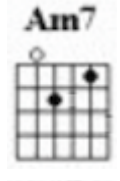

Raining in my Heart (Buddy Holly)

Intro: G Gaug G6 Gaug G

First note to sing: D - B

Verse 1:

G Gaug
 The sun is out, the sky is blue,
 G6 G7
 There's not a cloud to spoil the view,
 C D7 G Am7 D7
 But it's raining, raining in my heart,

Verse 2:

G Gaug
 The weather-man says clear today,
 G6 G7
 He doesn't know you've gone away,
 C D7 G
 And it's raining, raining in my heart,

Bridge:

Dm7 G C Am7 C Am7
 Oh, mise-ry, mise-ry,
 Em7 A7 Am7 D7
 What's gonna be-come of me

Verse 3:

G Gaug
 I tell my blues they mustn't show,
 G6 G7
 But soon these tears are bound to flow,
 C D7 G
 Cause it's raining, raining in my heart,

Instrumental based on 2nd verse

Bridge:

Dm7 G C Am7 C Am7
 Oh, mise-ry, mise-ry,
 Em7 A7 Am7 D7
 What's gonna be-come of me