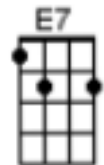

Sealed With A Kiss (Brian Hyland)

Vocal notes in Green

Intro: (requires low G)

A	-0-----	-----	-----	-----
E	---3-1-0-1-	-----	-----	-----
C	-----	-----0-----	-----	-----
G	-----	-2-4--4-0-2-	-----	-0-2-

Am (1, 2, 3, 4, 1)

Verse 1:

(A) **D...Dm**
Though we gotta say good-bye,

Am
For the summer.

Dm **G** **C**
Darling, I promise you this;

A7 **Dm...G**
I'll send you all my love,

E7 **Am** **Dm**
Every-day in a letter;

E7 **Am**
Sealed with a kiss. *(straight into verse 2, no pause)*

Verse 2:

Am **D...Dm**
Yes, it's gonna be cold,

Am
Lonely summer.

Dm **G** **C**
But I'll fill the empti-ness.

A7 **Dm...G**
I'll send you all my dreams,

E7 **Am** **Dm**
Everyday in a letter;

E7 **Am** (2, 3, 4, 1)
Sealed with a kiss.

Bridge:

D **Am**
I'll see you in the sunlight,

D **Am**
I'll hear your voice every-where.

D **Am**
I'll run to tenderly hold you,

B7 **E7**
But, Darlin' you won't be there. *(straight into verse 2)*

Alt Intro: (low G not required)

A	-12-10-8-7-8-	-0-2-3-2--0-	-----	---0-
E	-----	-----3---	-----	-3---
C	-----	-----	-----	-----
G	-----	-----	-----	-----

Am (1, 2, 3, 4, 1)