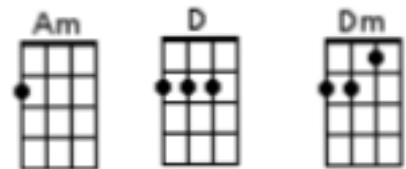

Sealed With A Kiss (Brian Hyland)

Vocal notes in Green

Intro: (requires low G)

A	-0-----	-----	-----	-----
E	---3-1-0-1-	-----	-----	-----
C	-----	-----0-----	-----	-----
G	-----	-2-4--4-0-2-	-----	-0-2-

Am (1, 2, 3, 4, 1)

Verse 1:

(A) **D...Dm**
Though we gotta say good-bye,

Am
For the summer.

Dm **G** **C**
Darling, I promise you this;

A7 **Dm...G**
I'll send you all my love,

E7 **Am** **Dm**
Every-day in a letter;

E7 **Am**
Sealed with a kiss. *(straight into verse 2, no pause)*

Verse 2:

Am **D...Dm**
Yes, it's gonna be cold,

Am
Lonely summer.

Dm **G** **C**
But I'll fill the empti-ness.

A7 **Dm...G**
I'll send you all my dreams,

E7 **Am** **Dm**
Everyday in a letter;

E7 **Am** (2, 3, 4, 1)
Sealed with a kiss.

Bridge:

D **Am**
I'll see you in the sunlight,

D **Am**
I'll hear your voice every-where.

D **Am**
I'll run to tenderly hold you,

B7 **E7**
But, Darlin' you won't be there. *(straight into verse 2)*

Alt Intro: (low G not required)

A	-12-10-8-7-8-	-0-2-3-2--0-	-----	---0-
E	-----	-----3---	-----	-3---
C	-----	-----	-----	-----
G	-----	-----	-----	-----

Am (1, 2, 3, 4, 1)