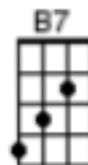

Sealed With A Kiss (Brian Hyland)

Vocal notes in Green

Intro: (requires low G)

A	-0-----	-----	-----	-----
E	---3-1-0-1-	-----	-----	-----
C	-----	-----0-----	-----	-----
G	-----	-2-4--4-0-2-	-----	-0-2-

Am (1, 2, 3, 4, 1)

Verse 1:

(A) **D...Dm**
Though we gotta say good-bye,

Am
For the summer.

Dm **G** **C**
Darling, I promise you this;

A7 **Dm...G**
I'll send you all my love,

E7 **Am** **Dm**
Every-day in a letter;

E7 **Am**
Sealed with a kiss. *(straight into verse 2, no pause)*

Verse 2:

Am **D...Dm**
Yes, it's gonna be cold,

Am
Lonely summer.

Dm **G** **C**
But I'll fill the empti-ness.

A7 **Dm...G**
I'll send you all my dreams,

E7 **Am** **Dm**
Everyday in a letter;

E7 **Am** (2, 3, 4, 1)
Sealed with a kiss.

Bridge:

D **Am**
I'll see you in the sunlight,

D **Am**
I'll hear your voice every-where.

D **Am**
I'll run to tenderly hold you,

B7 **E7**
But, Darlin' you won't be there. *(straight into verse 2)*

Alt Intro: (low G not required)

A	-12-10-8-7-8-	-0-2-3-2--0-	-----	---0-
E	-----	-----3---	-----	-3---
C	-----	-----	-----	-----
G	-----	-----	-----	-----

Am (1, 2, 3, 4, 1)