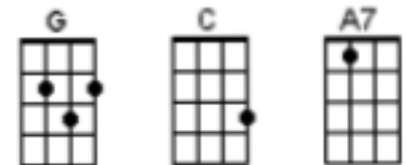

Sealed With A Kiss (Brian Hyland)

Vocal notes in Green

Intro: (requires low G)

A	-0-----	-----	-----	-----
E	---3-1-0-1-	-----	-----	-----
C	-----	-----0-----	-----	-----
G	-----	-2-4--4-0-2-	-----	-0-2-

Am (1, 2, 3, 4, 1)

Verse 1:

(A) **D...Dm**
Though we gotta say good-bye,

Am
For the summer.

Dm **G** **C**
Darling, I promise you this;

A7 **Dm...G**
I'll send you all my love,

E7 **Am** **Dm**
Every-day in a letter;

E7 **Am**
Sealed with a kiss. *(straight into verse 2, no pause)*

Verse 2:

Am **D...Dm**
Yes, it's gonna be cold,

Am
Lonely summer.

Dm **G** **C**
But I'll fill the empti-ness.

A7 **Dm...G**
I'll send you all my dreams,

E7 **Am** **Dm**
Everyday in a letter;

E7 **Am** (2, 3, 4, 1)
Sealed with a kiss.

Bridge:

D **Am**
I'll see you in the sunlight,

D **Am**
I'll hear your voice every-where.

D **Am**
I'll run to tenderly hold you,

B7 **E7**
But, Darlin' you won't be there. *(straight into verse 2)*

Alt Intro: (low G not required)

A	-12-10-8-7-8-	-0-2-3-2--0-	-----	---0-
E	-----	-----3---	-----	-3---
C	-----	-----	-----	-----
G	-----	-----	-----	-----

Am (1, 2, 3, 4, 1)