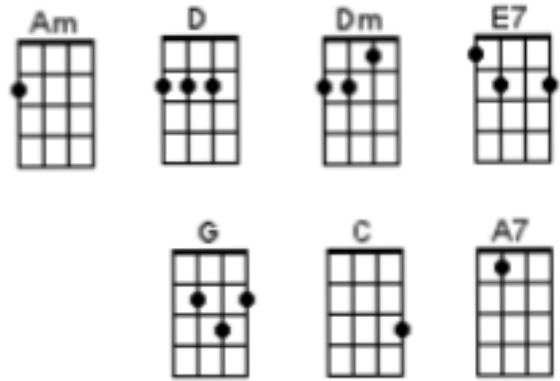

Verse 3:

Am **D...Dm**
I don't wanna say good-bye,
Am
For the summer.
Dm **G** **C**
Knowing the love we'll miss.
A7 **Dm**
Oh, let us make a pledge,
G **Am...Dm**
To meet in Sept-ember;
G **Am** (2, 3, 4, 1)
And seal it with a kiss.

Instrumental: (based on Verse 1)

Am **D..Dm** **Am** **Dm** **G** **C**
A |-----|-----|-----|-----|
E |-----0-0-----|-----|---1-1---3-3---0---|
C |-----0-0-----2-----|---0---0-----|-----2-----2-----|
G |--2-2-----|---4---2---|-----|-----|
Though we gotta say good-bye, For the summer. Darling, I promise you this;

A7 **Dm..G** **E7** **Am** **E7** **Am**
A |---0-----|-----|-----|-----|
E |--0---3-1-0-1--|---3-1-0-0---0-----|-----|
C |-----|-----2---0-----|---2-0-----|
G |-----|-----2---|-----4-2---|
I'll send you all my love, Every-day in a letter; Sealed with a kiss.

Verse 4:

Am(E)(E) **(G E)** **(D C)** **D...Dm**
Yes, it's gon-na be a cold,
Am
Lonely summer.
Dm **G** **C**
But I'll fill the empti-ness.
A7 **Dm...G**
I'll send you all my dreams,
E7 **Am** **Dm**
Everyday in a letter;
E7 **Am**
Sealed with a kiss.

Outro:

E7 **Am**
Sealed with a kiss.
E7 **Am** **Am**
Sealed with a kiss.