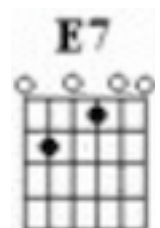

Verse 2:

E
Being good isn't always easy
A **E**
No matter how hard I'd try
E
When he started sweet talkin' to me
B7
He'd come and tell me everything's all right
B7
He'd kiss and tell me everything's all right
B7 **E**
Can I get a-way again tonight

Chorus:

E **A**
The only one who could ever reach me
A **E**
Was the son of a preacher man
E **A**
The only boy who could ever teach me
A **E**
Was the son of a preacher man
E **B7** **A** **E**
Yes he was, he was... mmm, yes he was.

Change Key

Bridge:

D(F#)
(Yes, he was)
D
How well I remember
A
The look was in his eyes
A
Stealin' kisses from me on the sly
B7
Takin' time to make time
B7
Tellin' me that he's all mine
E7
Learnin' from each other's knowin'
A
Look at us here, how much we've grown

A **D**
The only one who could ever reach me
D **A**
Was the son of a preacher man
(He was the sweet-talking son of a preacher man)
The only boy who could ever teach me
(Was the son of a preacher man)
(A kiss-stealin' son of a preacher man)
The only one who could ever move me
(Was the son of a preacher man)
The only one who could ever groove me
(Was the son of a preacher man)