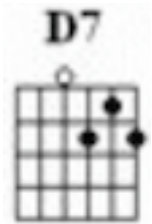

Verse 2:

E
Being good isn't always easy
A **E**
No matter how hard I'd try
E
When he started sweet talkin' to me
B7
He'd come and tell me everything's all right
B7
He'd kiss and tell me everything's all right
B7 **E**
Can I get a-way again tonight

Chorus:

E **A**
The only one who could ever reach me
A **E**
Was the son of a preacher man
E **A**
The only boy who could ever teach me
A **E**
Was the son of a preacher man
E **B7** **A** **E**
Yes he was, he was... mmm, yes he was.

Change Key

Bridge:

D(F#)
(Yes, he was)
D
How well I remember
A
The look was in his eyes
A
Stealin' kisses from me on the sly
B7
Takin' time to make time
B7
Tellin' me that he's all mine
E7
Learnin' from each other's knowin'
A
Look at us here, how much we've grown

Chorus in A:

A
And the only one who could ever reach me
D **A**
Was the son of a preacher man
A
The only boy who could ever teach me
D **A**
Was the son of a preacher man
E **D7**
Yes he was, he was, ooh yes he was