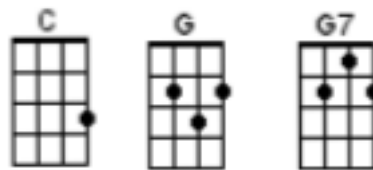

Song Sung Blue (by Neil Diamond)

C C7 C C7 . . . 

First note to sing: E

C
Song sung blue
G
Everybody knows one
G7
Song sung blue
C
Every garden grows one

Bridge 1: C7 F
Me and you, are subject to, the blues now and then
G
But when you take the blues and make a song
C
You sing them out again
Dm G7
Sing them out again.

C
Song sung blue
G
Weeping like a willow
G7
Song sung blue
C
Sleeping on my pillow

Bridge 2: C7 F
Funny thing, but you can sing it with a cry in your voice
G
And before you know it, start to feeling good
C G7
You simply got no choice.

C
Song sung blue
G
Weeping like a willow
G7
Song sung blue
C
Sleeping on my pillow.

Bridge 1

C G
Song sung blue.
G7 C
Song sung blue.