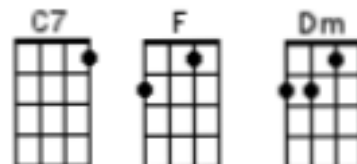

Song Sung Blue (by Neil Diamond)

C C7 C C7 . . . 

First note to sing: E

C
Song sung blue
G
Everybody knows one
G7
Song sung blue
C
Every garden grows one

Bridge 1: C7 F
Me and you, are subject to, the blues now and then
G
But when you take the blues and make a song
C
You sing them out again
Dm G7
Sing them out again.

C
Song sung blue
G
Weeping like a willow
G7
Song sung blue
C
Sleeping on my pillow

Bridge 2: C7 F
Funny thing, but you can sing it with a cry in your voice
G
And before you know it, start to feeling good
C G7
You simply got no choice.

C
Song sung blue
G
Weeping like a willow
G7
Song sung blue
C
Sleeping on my pillow.

Bridge 1

C G
Song sung blue.
G7 C
Song sung blue.