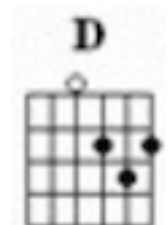

# Sugar Sugar (by The Archies)

First notes to sing: A E

Intro: A D  
A D

A \*D  
Sugar  
Ah, honey honey  
A \*D  
You are my candy, girl  
A D E  
And you got me wanting you

A \*D  
Honey  
Ah, sugar sugar  
A \*D  
You are my candy, girl  
A D E  
And you got me wanting you

A D A  
I just can't believe the loveliness of loving you  
A D A  
(I just can't be-lieve it's true)  
A D A  
I just can't believe the wonder of this feeling too  
A D E  
(I just can't be-lieve it's true)

\* Riff:

E E A E F# D

play either **green** or **orange**

**A** **D** **A**  
 When I kissed you girl I knew how sweet a kiss could be  
**A** **D** **A**  
 (*I knew how sweet a kiss could be*)

**A** **D** **A**  
 Like the summer sunshine pour your sweetness over me  
**A** **D** **E**  
 (*Pour your sweetness over me*)