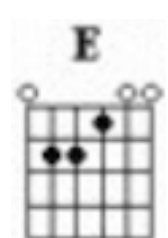

# Sugar Sugar (by The Archies)

First notes to sing: A E

Intro: A D  
A D

A \*D  
Sugar  
Ah, honey honey  
A \*D  
You are my candy, girl  
A D E  
And you got me wanting you

A \*D  
Honey  
Ah, sugar sugar  
A \*D  
You are my candy, girl  
A D E  
And you got me wanting you

A D A  
I just can't believe the loveliness of loving you  
A D A  
(I just can't be-lieve it's true)  
A D A  
I just can't believe the wonder of this feeling too  
A D E  
(I just can't be-lieve it's true)

A \*D  
Sugar  
Ah, honey honey  
A \*D  
You are my candy, girl  
A D E  
And you got me wanting you

A \*D  
Honey  
Ah, sugar sugar  
A \*D  
You are my candy, girl  
A D E  
And you got me wanting you

\* Riff:

E E A E F# D

play either **green** or **orange**

**A** **D** **A**  
 When I kissed you girl I knew how sweet a kiss could be  
**A** **D** **A**  
 (*I knew how sweet a kiss could be*)

**A** **D** **A**  
 Like the summer sunshine pour your sweetness over me  
**A** **D** **E**  
 (*Pour your sweetness over me*)