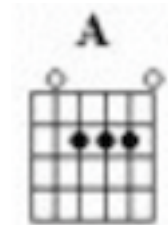

# Sugar Sugar (by The Archies)

First notes to sing: A E

Intro: A D  
A D

A \*D  
Sugar  
Ah, honey honey  
A \*D  
You are my candy, girl  
A D E  
And you got me wanting you

A \*D  
Honey  
Ah, sugar sugar  
A \*D  
You are my candy, girl  
A D E  
And you got me wanting you

A D A  
I just can't believe the loveliness of loving you  
A D A  
(I just can't be-lieve it's true)  
A D A  
I just can't believe the wonder of this feeling too  
A D E  
(I just can't be-lieve it's true)

A \*D  
Sugar  
Ah, honey honey  
A \*D  
You are my candy, girl  
A D E  
And you got me wanting you

A \*D  
Honey  
Ah, sugar sugar  
A \*D  
You are my candy, girl  
A D E  
And you got me wanting you

\* Riff:

E E A E F# D

play either **green** or **orange**

**A** **D** **A**  
 When I kissed you girl I knew how sweet a kiss could be  
**A** **D** **A**  
 (*I knew how sweet a kiss could be*)

**A** **D** **A**  
 Like the summer sunshine pour your sweetness over me  
**A** **D** **E**  
 (*Pour your sweetness over me*)