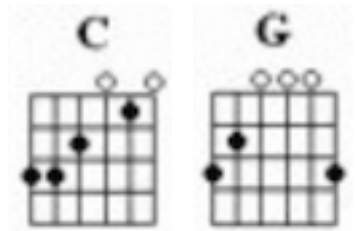

The End Of The World (Skeeter Davies)

First notes to sing: E E D C E A G D

Verse 1:

C **G**
Why does the sun go on shining
Am **Em**
Why does the sea rush to shore
Dm **Em**
Don't they know it's the end of the world
Dm7 **Dm** **G7**
'Cause you don't love me any-more.

Verse 2:

C **G**
Why do the birds go on singing
Am **Em**
Why do the stars glow above
Dm **Em**
Don't they know it's the end of the world
Dm7 **G7** **C**
It ended when I lost your love.

Bridge:

F **C**
I wake up in the morning and I wonder
F **G** **C**
Why everything's the same as it was
Em
I can't understand, no I can't understand
F **Dm** **G7**
How life goes on the way it does.

Verse 3:

C **G**
Why does my heart go on beating
Am **Em**
Why do these eyes of mine cry
Dm **Em**
Don't they know it's the end of the world
Dm7 **G7** **C**
It ended when you said good-bye.

Verse 4: (talk)

C **G**
Why does my heart go on beating
Am **Em**
Why do these eyes of mine cry
(sing)
Dm **Em**
Don't they know it's the end of the world
Dm7 **G7** **C**
It ended when you said good-bye.