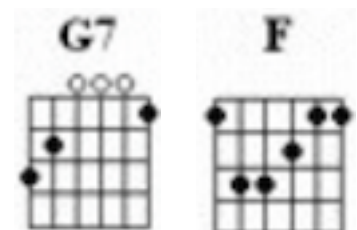

The End Of The World (Skeeter Davies)

First notes to sing: E E D C E A G D

Verse 1:

C **G**
Why does the sun go on shining
Am **Em**
Why does the sea rush to shore
Dm **Em**
Don't they know it's the end of the world
Dm7 **Dm** **G7**
'Cause you don't love me any-more.

Verse 2:

C **G**
Why do the birds go on singing
Am **Em**
Why do the stars glow above
Dm **Em**
Don't they know it's the end of the world
Dm7 **G7** **C**
It ended when I lost your love.

Bridge:

F **C**
I wake up in the morning and I wonder
F **G** **C**
Why everything's the same as it was
Em
I can't understand, no I can't understand
F **Dm** **G7**
How life goes on the way it does.

Verse 3:

C **G**
Why does my heart go on beating
Am **Em**
Why do these eyes of mine cry
Dm **Em**
Don't they know it's the end of the world
Dm7 **G7** **C**
It ended when you said good-bye.

Verse 4: (talk)

C **G**
Why does my heart go on beating
Am **Em**
Why do these eyes of mine cry
(sing)
Dm **Em**
Don't they know it's the end of the world
Dm7 **G7** **C**
It ended when you said good-bye.