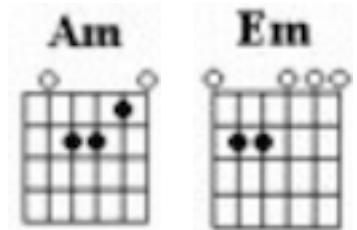

The End Of The World (Skeeter Davies)

First notes to sing: E E D C E A G D

Verse 1:

C **G**
Why does the sun go on shining
Am **Em**
Why does the sea rush to shore
Dm **Em**
Don't they know it's the end of the world
Dm7 **Dm** **G7**
'Cause you don't love me any-more.

Verse 2:

C **G**
Why do the birds go on singing
Am **Em**
Why do the stars glow above
Dm **Em**
Don't they know it's the end of the world
Dm7 **G7** **C**
It ended when I lost your love.

Bridge:

F **C**
I wake up in the morning and I wonder
F **G** **C**
Why everything's the same as it was
Em
I can't understand, no I can't understand
F **Dm** **G7**
How life goes on the way it does.

Verse 3:

C **G**
Why does my heart go on beating
Am **Em**
Why do these eyes of mine cry
Dm **Em**
Don't they know it's the end of the world
Dm7 **G7** **C**
It ended when you said good-bye.

Verse 4: (talk)

C **G**
Why does my heart go on beating
Am **Em**
Why do these eyes of mine cry
(sing)
Dm **Em**
Don't they know it's the end of the world
Dm7 **G7** **C**
It ended when you said good-bye.