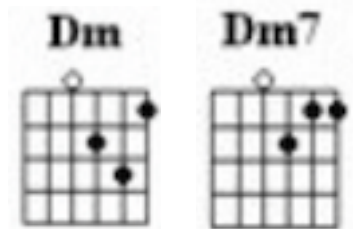

The End Of The World (Skeeter Davies)

First notes to sing: E E D C E A G D

Verse 1:

C **G**
Why does the sun go on shining
Am **Em**
Why does the sea rush to shore
Dm **Em**
Don't they know it's the end of the world
Dm7 **Dm** **G7**
'Cause you don't love me any-more.

Verse 2:

C **G**
Why do the birds go on singing
Am **Em**
Why do the stars glow above
Dm **Em**
Don't they know it's the end of the world
Dm7 **G7** **C**
It ended when I lost your love.

Bridge:

F **C**
I wake up in the morning and I wonder
F **G** **C**
Why everything's the same as it was
Em
I can't understand, no I can't understand
F **Dm** **G7**
How life goes on the way it does.

Verse 3:

C **G**
Why does my heart go on beating
Am **Em**
Why do these eyes of mine cry
Dm **Em**
Don't they know it's the end of the world
Dm7 **G7** **C**
It ended when you said good-bye.

Verse 4: (talk)

C **G**
Why does my heart go on beating
Am **Em**
Why do these eyes of mine cry
(sing)
Dm **Em**
Don't they know it's the end of the world
Dm7 **G7** **C**
It ended when you said good-bye.