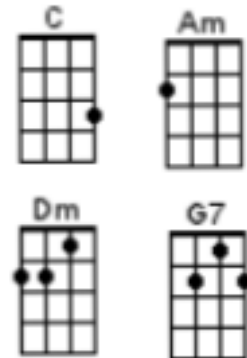

# The Wonder of You (as sung by Elvis Presley)

First note to sing: C

**Verse 2:**

**C** **Am**  
 And when you smile, the world is brighter.  
**Dm** **G7** **B C D E**  
 You touch my hand, and I'm a king. **{Oh Oh Oh Oh}**  
**C** **Am** **E A G F**  
 Your kiss to me, is worth a fortune. **{Oh Oh Oh Oh}**  
**Dm** **G7**  
 Your love for me, is every-thing.

**Bridge 2:**

**C** **C7**  
 I guess I'll never know the reason why,  
**F** **G7** **C** **A7**  
 You love me as you do.  
**Dm** **G7**  
 That's the wonder,  
**C**  
 The wonder of you.

**TAB 2:**