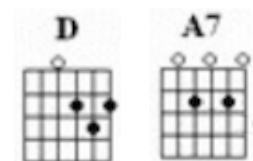

Things We Said Today (The Beatles)

First notes to sing in Green

Intro: Dm

Verse 1:

Dm(D) Am Dm Am Dm Am Dm
You say you will love me, if I have to go.
Dm Am Dm Am Dm Am Dm
You'll be thinking of me, somehow I will know.

Chorus:

F(A) F7 Bb Cm7
Someday when I'm lonely, wishing you weren't so far away.
Dm Am Dm Am Dm Am Dm
Then I will re-mem-ber, things we said to-day.

Verse 2:

Dm Am Dm Am Dm Am Dm
You say you'll be mine girl, till the end of time.
Dm Am Dm Am Dm Am Dm
These days such a kind girl, seems so hard to find.

Chorus:

F F7 Bb Cm7
Someday when we're dreaming, deep in love, not a lot to say.
Dm Am Dm Am Dm Am Dm
Then I will re-mem-ber, things we said to-day.

Bridge:

D(D) G E7 A7 D
Me I'm just the lucky kind, love to hear you say that love is love,
G E7 Cm7
And though we may be blind, love is here to stay and that's e--