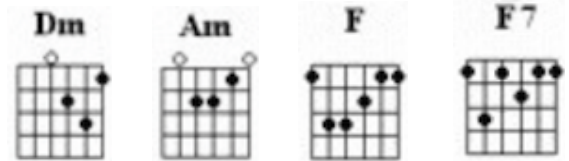

Things We Said Today (The Beatles)

First notes to sing in Green

Intro: Dm

Verse 1:

Dm(D) Am Dm Am Dm Am Dm
You say you will love me, if I have to go.
Dm Am Dm Am Dm Am Dm
You'll be thinking of me, somehow I will know.

Chorus:

F(A) F7 Bb Cm7
Someday when I'm lonely, wishing you weren't so far away.
Dm Am Dm Am Dm Am Dm
Then I will re-mem-ber, things we said to-day.

Verse 2:

Dm Am Dm Am Dm Am Dm
You say you'll be mine girl, till the end of time.
Dm Am Dm Am Dm Am Dm
These days such a kind girl, seems so hard to find.

Chorus:

F F7 Bb Cm7
Someday when we're dreaming, deep in love, not a lot to say.
Dm Am Dm Am Dm Am Dm
Then I will re-mem-ber, things we said to-day.

Bridge:

D(D) G E7 A7 D
Me I'm just the lucky kind, love to hear you say that love is love,
G E7 Cm7
And though we may be blind, love is here to stay and that's e--

Verse 3:

Dm Am Dm Am Dm Am Dm
'nough to make you mine girl, be the only one.
Dm Am Dm Am Dm Am Dm
Love me all the time girl, we'll go on and on.