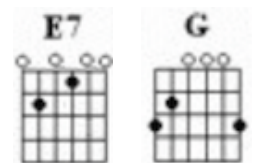

Things We Said Today (The Beatles)

First notes to sing in Green

Intro: Dm

Verse 1:

Dm(D) Am Dm Am Dm Am Dm
You say you will love me, if I have to go.
Dm Am Dm Am Dm Am Dm
You'll be thinking of me, somehow I will know.

Chorus:

F(A) F7 Bb Cm7
Someday when I'm lonely, wishing you weren't so far away.
Dm Am Dm Am Dm Am Dm
Then I will re-mem-ber, things we said to-day.

Verse 2:

Dm Am Dm Am Dm Am Dm
You say you'll be mine girl, till the end of time.
Dm Am Dm Am Dm Am Dm
These days such a kind girl, seems so hard to find.

Chorus:

F F7 Bb Cm7
Someday when we're dreaming, deep in love, not a lot to say.
Dm Am Dm Am Dm Am Dm
Then I will re-mem-ber, things we said to-day.

Bridge:

D(D) G E7 A7 D
Me I'm just the lucky kind, love to hear you say that love is love,
G E7 Cm7
And though we may be blind, love is here to stay and that's e--

Verse 3:

Dm Am Dm Am Dm Am Dm
'nough to make you mine girl, be the only one.
Dm Am Dm Am Dm Am Dm
Love me all the time girl, we'll go on and on.