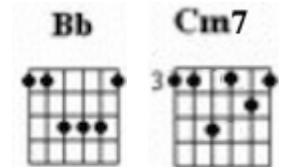

Things We Said Today (The Beatles)

First notes to sing in Green

Intro: Dm

Verse 1:

Dm(D) Am Dm Am Dm Am Dm
You say you will love me, if I have to go.
Dm Am Dm Am Dm Am Dm
You'll be thinking of me, somehow I will know.

Chorus:

F(A) F7 Bb Cm7
Someday when I'm lonely, wishing you weren't so far away.
Dm Am Dm Am Dm Am Dm
Then I will re-mem-ber, things we said to-day.

Verse 2:

Dm Am Dm Am Dm Am Dm
You say you'll be mine girl, till the end of time.
Dm Am Dm Am Dm Am Dm
These days such a kind girl, seems so hard to find.

Chorus:

F F7 Bb Cm7
Someday when we're dreaming, deep in love, not a lot to say.
Dm Am Dm Am Dm Am Dm
Then I will re-mem-ber, things we said to-day.

Bridge:

D(D) G E7 A7 D
Me I'm just the lucky kind, love to hear you say that love is love,
G E7 Cm7
And though we may be blind, love is here to stay and that's e--

Verse 3:

Dm Am Dm Am Dm Am Dm
'nough to make you mine girl, be the only one.
Dm Am Dm Am Dm Am Dm
Love me all the time girl, we'll go on and on.