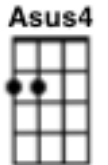

Ticket To Ride (The Beatles)

Intro: x4

A	---	7	---	5	---
E	---	0	7	5	7
C	9	---	1	---	9
G	2	---	4	---	2

Play either the red line or the yellow line. (Red line requires low G.)

First note to sing: A

Verse 1:

A **Asus4** **A** **Asus4** **A**
 I think I'm gonna be sad, I think it's today, yeah
A **Asus4** **A** **Asus4** **Bm** **E**
 The girl that's driving me mad is going a-way.

Chorus:

F#m **D** **F#m** **Gmaj7**
 She's got a ticket to ride, she's got a ticket to ride
F#m **E** **A**
 She's got a ticket to ride, and she don't care.

Verse 2:

A **Asus4** **A** **Asus4** **A**
 She said that living with me, is bringing her down, yeah
A **Asus4** **A** **Asus4** **Bm** **E**
 That she would never be free, when I was a-round.

Chorus:

F#m **D** **F#m** **Gmaj7**
 She's got a ticket to ride, she's got a ticket to ride
F#m **E** **A**
 She's got a ticket to ride, and she don't care.

Bridge:

D7
 I don't know why she's riding so high
E
 She ought to think twice she ought to do right by me
D
 Be-fore she gets to saying goodbye
E
 She ought to think twice, she ought to do right by me

Ukulele Solo: