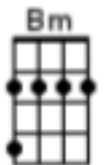

Ticket To Ride (The Beatles)

Intro: x4

A	---	7	---	5	---
E	---	0	7	5	7
C	9	---	1	---	9
G	2	---	4	---	2

Play either the red line or the yellow line. (Red line requires low G.)

First note to sing: A

Verse 1:

A **Asus4** **A** **Asus4** **A**
 I think I'm gonna be sad, I think it's today, yeah
A **Asus4** **A** **Asus4** **Bm** **E**
 The girl that's driving me mad is going a-way.

Chorus:

F#m **D** **F#m** **Gmaj7**
 She's got a ticket to ride, she's got a ticket to ride
F#m **E** **A**
 She's got a ticket to ride, and she don't care.

Verse 2:

A **Asus4** **A** **Asus4** **A**
 She said that living with me, is bringing her down, yeah
A **Asus4** **A** **Asus4** **Bm** **E**
 That she would never be free, when I was a-round.

Chorus:

F#m **D** **F#m** **Gmaj7**
 She's got a ticket to ride, she's got a ticket to ride
F#m **E** **A**
 She's got a ticket to ride, and she don't care.

Bridge:

D7
 I don't know why she's riding so high
E
 She ought to think twice she ought to do right by me
D
 Be-fore she gets to saying goodbye
E
 She ought to think twice, she ought to do right by me

Ukulele Solo: