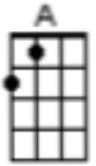

Ticket To Ride (The Beatles)

Intro: x4

A	---	7	---	5	---
E	---	0	7	5	7
C	9	---	1	---	9
G	2	---	4	---	2

Play either the red line or the yellow line. (Red line requires low G.)

First note to sing: A

Verse 1:

A **Asus4** **A** **Asus4** **A**
 I think I'm gonna be sad, I think it's today, yeah
A **Asus4** **A** **Asus4** **Bm** **E**
 The girl that's driving me mad is going a-way.

Chorus:

F#m **D** **F#m** **Gmaj7**
 She's got a ticket to ride, she's got a ticket to ride
F#m **E** **A**
 She's got a ticket to ride, and she don't care.

Verse 2:

A **Asus4** **A** **Asus4** **A**
 She said that living with me, is bringing her down, yeah
A **Asus4** **A** **Asus4** **Bm** **E**
 That she would never be free, when I was a-round.

Chorus:

F#m **D** **F#m** **Gmaj7**
 She's got a ticket to ride, she's got a ticket to ride
F#m **E** **A**
 She's got a ticket to ride, and she don't care.

Bridge:

D7
 I don't know why she's riding so high
E
 She ought to think twice she ought to do right by me
D
 Be-fore she gets to saying goodbye
E
 She ought to think twice, she ought to do right by me

Ukulele Solo: