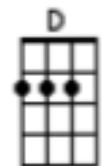

Ticket To Ride (The Beatles)

Intro: x4

A	---	7	---	5	---
E	---	0	7	5	7
C	9	---	1	---	9
G	2	---	4	---	2

Play either the red line or the yellow line. (Red line requires low G.)

First note to sing: A

Verse 1:

A **Asus4** **A** **Asus4** **A**
 I think I'm gonna be sad, I think it's today, yeah
A **Asus4** **A** **Asus4** **Bm** **E**
 The girl that's driving me mad is going a-way.

Chorus:

F#m **D** **F#m** **Gmaj7**
 She's got a ticket to ride, she's got a ticket to ride
F#m **E** **A**
 She's got a ticket to ride, and she don't care.

Verse 2:

A **Asus4** **A** **Asus4** **A**
 She said that living with me, is bringing her down, yeah
A **Asus4** **A** **Asus4** **Bm** **E**
 That she would never be free, when I was a-round.

Chorus:

F#m **D** **F#m** **Gmaj7**
 She's got a ticket to ride, she's got a ticket to ride
F#m **E** **A**
 She's got a ticket to ride, and she don't care.

Bridge:

D7
 I don't know why she's riding so high
E
 She ought to think twice she ought to do right by me
D
 Be-fore she gets to saying goodbye
E
 She ought to think twice, she ought to do right by me

Ukulele Solo: