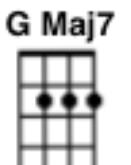

Ticket To Ride (The Beatles)

Intro: x4

A	---	7	---	5	---
E	---	0	7	5	7
C	9	---	1	---	9
G	2	---	4	---	2

Play either the red line or the yellow line. (Red line requires low G.)

First note to sing: A

Verse 1:

A **Asus4** **A** **Asus4** **A**
 I think I'm gonna be sad, I think it's today, yeah
A **Asus4** **A** **Asus4** **Bm** **E**
 The girl that's driving me mad is going a-way.

Chorus:

F#m **D** **F#m** **Gmaj7**
 She's got a ticket to ride, she's got a ticket to ride
F#m **E** **A**
 She's got a ticket to ride, and she don't care.

Verse 2:

A **Asus4** **A** **Asus4** **A**
 She said that living with me, is bringing her down, yeah
A **Asus4** **A** **Asus4** **Bm** **E**
 That she would never be free, when I was a-round.

Chorus:

F#m **D** **F#m** **Gmaj7**
 She's got a ticket to ride, she's got a ticket to ride
F#m **E** **A**
 She's got a ticket to ride, and she don't care.

Bridge:

D7
 I don't know why she's riding so high
E
 She ought to think twice she ought to do right by me
D
 Be-fore she gets to saying goodbye
E
 She ought to think twice, she ought to do right by me

Ukulele Solo: