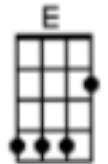

Ticket To Ride (The Beatles)

Intro: x4

A	---	7	---	5	---
E	---	0	7	5	7
C	9	---	1	---	9
G	2	---	4	---	2

Play either the red line or the yellow line. (Red line requires low G.)

First note to sing: A

Verse 1:

A **Asus4** **A** **Asus4** **A**
 I think I'm gonna be sad, I think it's today, yeah
A **Asus4** **A** **Asus4** **Bm** **E**
 The girl that's driving me mad is going a-way.

Chorus:

F#m **D** **F#m** **Gmaj7**
 She's got a ticket to ride, she's got a ticket to ride
F#m **E** **A**
 She's got a ticket to ride, and she don't care.

Verse 2:

A **Asus4** **A** **Asus4** **A**
 She said that living with me, is bringing her down, yeah
A **Asus4** **A** **Asus4** **Bm** **E**
 That she would never be free, when I was a-round.

Chorus:

F#m **D** **F#m** **Gmaj7**
 She's got a ticket to ride, she's got a ticket to ride
F#m **E** **A**
 She's got a ticket to ride, and she don't care.

Bridge:

D7
 I don't know why she's riding so high
E
 She ought to think twice she ought to do right by me
D
 Be-fore she gets to saying goodbye
E
 She ought to think twice, she ought to do right by me

Ukulele Solo: