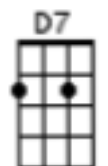

Ticket To Ride (The Beatles)

Intro: x4

A	---	7	---	5	---
E	---	0	7	5	7
C	9	---	1	---	9
G	2	---	4	---	2

Play either the red line or the yellow line. (Red line requires low G.)

First note to sing: A

Verse 1:

A **Asus4** **A** **Asus4** **A**
 I think I'm gonna be sad, I think it's today, yeah
A **Asus4** **A** **Asus4** **Bm** **E**
 The girl that's driving me mad is going a-way.

Chorus:

F#m **D** **F#m** **Gmaj7**
 She's got a ticket to ride, she's got a ticket to ride
F#m **E** **A**
 She's got a ticket to ride, and she don't care.

Verse 2:

A **Asus4** **A** **Asus4** **A**
 She said that living with me, is bringing her down, yeah
A **Asus4** **A** **Asus4** **Bm** **E**
 That she would never be free, when I was a-round.

Chorus:

F#m **D** **F#m** **Gmaj7**
 She's got a ticket to ride, she's got a ticket to ride
F#m **E** **A**
 She's got a ticket to ride, and she don't care.

Bridge:

D7
 I don't know why she's riding so high
E
 She ought to think twice she ought to do right by me
D
 Be-fore she gets to saying goodbye
E
 She ought to think twice, she ought to do right by me

Ukulele Solo: