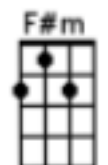

Ticket To Ride (The Beatles)

Intro: x4

A	---	7	---	5	---
E	---	0	7	5	7
C	9	---	1	---	9
G	2	---	4	---	2

Play either the red line or the yellow line. (Red line requires low G.)

First note to sing: A

Verse 1:

A **Asus4** **A** **Asus4** **A**
 I think I'm gonna be sad, I think it's today, yeah
A **Asus4** **A** **Asus4** **Bm** **E**
 The girl that's driving me mad is going a-way.

Chorus:

F#m **D** **F#m** **Gmaj7**
 She's got a ticket to ride, she's got a ticket to ride
F#m **E** **A**
 She's got a ticket to ride, and she don't care.

Verse 2:

A **Asus4** **A** **Asus4** **A**
 She said that living with me, is bringing her down, yeah
A **Asus4** **A** **Asus4** **Bm** **E**
 That she would never be free, when I was a-round.

Chorus:

F#m **D** **F#m** **Gmaj7**
 She's got a ticket to ride, she's got a ticket to ride
F#m **E** **A**
 She's got a ticket to ride, and she don't care.

Bridge:

D7
 I don't know why she's riding so high
E
 She ought to think twice she ought to do right by me
D
 Be-fore she gets to saying goodbye
E
 She ought to think twice, she ought to do right by me

Ukulele Solo: