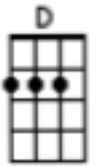

Ticket To Ride (The Beatles)

Intro:

A	---	-0-----0---	-0-----0---	-0-----0---	-0-----0---
E	---	---2---0---	---2---0---	---2---0---	---2---0---
C	-2-	-----2---2-	-----2---2-	-----2---2-	-----2---2-
G	---	-----	-----	-----	-----

First note to sing: D

Verse 1:

D **Dsus4** **D** **Dsus4** **D**
 I think I'm gonna be sad, I think it's today, yeah
D **Dsus4** **D** **Dsus4** **Em** **A**
 The girl that's driving me mad is going a-way.

Chorus:

Bm **G** **Bm** **Cmaj7**
 She's got a ticket to ride, she's got a ticket to ride
Bm **A** **D**
 She's got a ticket to ride, and she don't care.

Verse 2:

D **Dsus4** **D** **Dsus4** **D**
 She said that living with me, is bringing her down, yeah
D **Dsus4** **D** **Dsus4** **Em** **A**
 That she would never be free, when I was a-round.

Verse 4:

Bm **G** **Bm** **Cmaj7**
She's got a ticket to ride, she's got a ticket to ride
Bm **A** **D**
She's got a ticket to ride, and she don't care.

Chorus:

Bm **G** **Bm** **Cmaj7**
Ahhh.. she's got a ticket to ride, she's got a ticket to ride
Bm **A** **D**
She's got a ticket to ride, and she don't care.