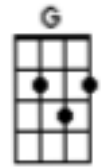

Ticket To Ride (The Beatles)

Intro:

A	---	-0-----0---	-0-----0---	-0-----0---	-0-----0---
E	---	---2---0---	---2---0---	---2---0---	---2---0---
C	-2-	-----2---2-	-----2---2-	-----2---2-	-----2---2-
G	---	-----	-----	-----	-----

First note to sing: D

Verse 1:

D **Dsus4** **D** **Dsus4** **D**
 I think I'm gonna be sad, I think it's today, yeah
D **Dsus4** **D** **Dsus4** **Em** **A**
 The girl that's driving me mad is going a-way.

Chorus:

Bm **G** **Bm** **Cmaj7**
 She's got a ticket to ride, she's got a ticket to ride
Bm **A** **D**
 She's got a ticket to ride, and she don't care.

Verse 2:

D **Dsus4** **D** **Dsus4** **D**
 She said that living with me, is bringing her down, yeah
D **Dsus4** **D** **Dsus4** **Em** **A**
 That she would never be free, when I was a-round.

Verse 4:

Bm **G** **Bm** **Cmaj7**
She's got a ticket to ride, she's got a ticket to ride
Bm **A** **D**
She's got a ticket to ride, and she don't care.

Chorus:

Bm **G** **Bm** **Cmaj7**
Ahhh.. she's got a ticket to ride, she's got a ticket to ride
Bm **A** **D**
She's got a ticket to ride, and she don't care.