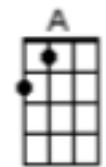

Ticket To Ride (The Beatles)

Intro:

A	---	-0-----0---	-0-----0---	-0-----0---	-0-----0---
E	---	---2---0---	---2---0---	---2---0---	---2---0---
C	-2-	-----2---2-	-----2---2-	-----2---2-	-----2---2-
G	---	-----	-----	-----	-----

First note to sing: D

Verse 1:

D **Dsus4** **D** **Dsus4** **D**
 I think I'm gonna be sad, I think it's today, yeah
D **Dsus4** **D** **Dsus4** **Em** **A**
 The girl that's driving me mad is going a-way.

Chorus:

Bm **G** **Bm** **Cmaj7**
 She's got a ticket to ride, she's got a ticket to ride
Bm **A** **D**
 She's got a ticket to ride, and she don't care.

Verse 2:

D **Dsus4** **D** **Dsus4** **D**
 She said that living with me, is bringing her down, yeah
D **Dsus4** **D** **Dsus4** **Em** **A**
 That she would never be free, when I was a-round.

Chorus:

Bm **G** **Bm** **Cmaj7**
 She's got a ticket to ride, she's got a ticket to ride
Bm **A** **D**
 She's got a ticket to ride, and she don't care.

Bridge:

G7
 I don't know why she's riding so high
 She ought to think twice she ought to do right by me **A**
G
 Be-fore she gets to saying goodbye
 She ought to think twice, she ought to do right by me **A**