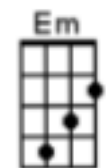

Ticket To Ride (The Beatles)

Intro:

A	---	-0-----0---	-0-----0---	-0-----0---	-0-----0---
E	---	---2---0---	---2---0---	---2---0---	---2---0---
C	-2-	-----2---2-	-----2---2-	-----2---2-	-----2---2-
G	---	-----	-----	-----	-----

First note to sing: D

Verse 1:

D **Dsus4** **D** **Dsus4** **D**
 I think I'm gonna be sad, I think it's today, yeah
D **Dsus4** **D** **Dsus4** **Em** **A**
 The girl that's driving me mad is going a-way.

Chorus:

Bm **G** **Bm** **Cmaj7**
 She's got a ticket to ride, she's got a ticket to ride
Bm **A** **D**
 She's got a ticket to ride, and she don't care.

Verse 2:

D **Dsus4** **D** **Dsus4** **D**
 She said that living with me, is bringing her down, yeah
D **Dsus4** **D** **Dsus4** **Em** **A**
 That she would never be free, when I was a-round.

Chorus:

Bm **G** **Bm** **Cmaj7**
 She's got a ticket to ride, she's got a ticket to ride
Bm **A** **D**
 She's got a ticket to ride, and she don't care.

Bridge:

G7
 I don't know why she's riding so high
 She ought to think twice she ought to do right by me **A**
G
 Be-fore she gets to saying goodbye
 She ought to think twice, she ought to do right by me **A**