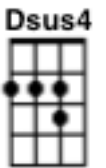

Ticket To Ride (The Beatles)

Intro:

A	---	-0-----0---	-0-----0---	-0-----0---	-0-----0---
E	---	---2---0---	---2---0---	---2---0---	---2---0---
C	-2-	-----2---2-	-----2---2-	-----2---2-	-----2---2-
G	---	-----	-----	-----	-----

First note to sing: D

Verse 1:

D **Dsus4** **D** **Dsus4** **D**
 I think I'm gonna be sad, I think it's today, yeah
D **Dsus4** **D** **Dsus4** **Em** **A**
 The girl that's driving me mad is going a-way.

Chorus:

Bm **G** **Bm** **Cmaj7**
 She's got a ticket to ride, she's got a ticket to ride
Bm **A** **D**
 She's got a ticket to ride, and she don't care.

Verse 2:

D **Dsus4** **D** **Dsus4** **D**
 She said that living with me, is bringing her down, yeah
D **Dsus4** **D** **Dsus4** **Em** **A**
 That she would never be free, when I was a-round.

Verse 4:

Bm **G** **Bm** **Cmaj7**
She's got a ticket to ride, she's got a ticket to ride
Bm **A** **D**
She's got a ticket to ride, and she don't care.

Chorus:

Bm **G** **Bm** **Cmaj7**
Ahhh.. she's got a ticket to ride, she's got a ticket to ride
Bm **A** **D**
She's got a ticket to ride, and she don't care.