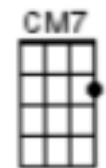

Ticket To Ride (The Beatles)

Intro:

A	---	-0-----0---	-0-----0---	-0-----0---	-0-----0---
E	---	---2---0---	---2---0---	---2---0---	---2---0---
C	-2-	-----2---2-	-----2---2-	-----2---2-	-----2---2-
G	---	-----	-----	-----	-----

First note to sing: D

Verse 1:

D **Dsus4** **D** **Dsus4** **D**
 I think I'm gonna be sad, I think it's today, yeah
D **Dsus4** **D** **Dsus4** **Em** **A**
 The girl that's driving me mad is going a-way.

Chorus:

Bm **G** **Bm** **Cmaj7**
 She's got a ticket to ride, she's got a ticket to ride
Bm **A** **D**
 She's got a ticket to ride, and she don't care.

Verse 2:

D **Dsus4** **D** **Dsus4** **D**
 She said that living with me, is bringing her down, yeah
D **Dsus4** **D** **Dsus4** **Em** **A**
 That she would never be free, when I was a-round.

Chorus:

Bm **G** **Bm** **Cmaj7**
 She's got a ticket to ride, she's got a ticket to ride
Bm **A** **D**
 She's got a ticket to ride, and she don't care.

Bridge:

G7
 I don't know why she's riding so high
 She ought to think twice she ought to do right by me **A**
G
 Be-fore she gets to saying goodbye
 She ought to think twice, she ought to do right by me **A**