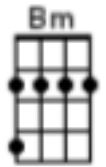

Ticket To Ride (The Beatles)

Intro:

A	---	-0-----0---	-0-----0---	-0-----0---	-0-----0---
E	---	---2---0---	---2---0---	---2---0---	---2---0---
C	-2-	-----2---2-	-----2---2-	-----2---2-	-----2---2-
G	---	-----	-----	-----	-----

First note to sing: D

Verse 1:

D **Dsus4** **D** **Dsus4** **D**
 I think I'm gonna be sad, I think it's today, yeah
D **Dsus4** **D** **Dsus4** **Em** **A**
 The girl that's driving me mad is going a-way.

Chorus:

Bm **G** **Bm** **Cmaj7**
 She's got a ticket to ride, she's got a ticket to ride
Bm **A** **D**
 She's got a ticket to ride, and she don't care.

Verse 2:

D **Dsus4** **D** **Dsus4** **D**
 She said that living with me, is bringing her down, yeah
D **Dsus4** **D** **Dsus4** **Em** **A**
 That she would never be free, when I was a-round.

Verse 4:

Bm **G** **Bm** **Cmaj7**
She's got a ticket to ride, she's got a ticket to ride
Bm **A** **D**
She's got a ticket to ride, and she don't care.

Chorus:

Bm **G** **Bm** **Cmaj7**
Ahhh.. she's got a ticket to ride, she's got a ticket to ride
Bm **A** **D**
She's got a ticket to ride, and she don't care.