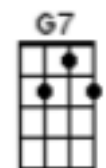

Ticket To Ride (The Beatles)

Intro:

A	---	-0-----0---	-0-----0---	-0-----0---	-0-----0---
E	---	---2---0---	---2---0---	---2---0---	---2---0---
C	-2-	-----2---2-	-----2---2-	-----2---2-	-----2---2-
G	---	-----	-----	-----	-----

First note to sing: D

Verse 1:

D **Dsus4** **D** **Dsus4** **D**
 I think I'm gonna be sad, I think it's today, yeah
D **Dsus4** **D** **Dsus4** **Em** **A**
 The girl that's driving me mad is going a-way.

Chorus:

Bm **G** **Bm** **Cmaj7**
 She's got a ticket to ride, she's got a ticket to ride
Bm **A** **D**
 She's got a ticket to ride, and she don't care.

Verse 2:

D **Dsus4** **D** **Dsus4** **D**
 She said that living with me, is bringing her down, yeah
D **Dsus4** **D** **Dsus4** **Em** **A**
 That she would never be free, when I was a-round.

Chorus:

Bm **G** **Bm** **Cmaj7**
 She's got a ticket to ride, she's got a ticket to ride
Bm **A** **D**
 She's got a ticket to ride, and she don't care.

Bridge:

G7
 I don't know why she's riding so high
 She ought to think twice she ought to do right by me **A**
G
 Be-fore she gets to saying goodbye
 She ought to think twice, she ought to do right by me **A**