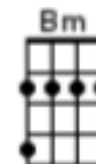

Ticket To Ride (The Beatles)

Intro:

A	---	-0-----0---	-0-----0---	-0-----0---	-0-----0---
E	---	---2---0---	---2---0---	---2---0---	---2---0---
C	-2-	-----2---2-	-----2---2-	-----2---2-	-----2---2-
G	---	-----	-----	-----	-----

First note to sing: D

Verse 1:

D **Dsus4** **D** **Dsus4** **D**
 I think I'm gonna be sad, I think it's today, yeah
D **Dsus4** **D** **Dsus4** **Em** **A**
 The girl that's driving me mad is going a-way.

Chorus:

Bm **G** **Bm** **Cmaj7**
 She's got a ticket to ride, she's got a ticket to ride
Bm **A** **D**
 She's got a ticket to ride, and she don't care.

Verse 2:

D **Dsus4** **D** **Dsus4** **D**
 She said that living with me, is bringing her down, yeah
D **Dsus4** **D** **Dsus4** **Em** **A**
 That she would never be free, when I was a-round.

Verse 4:

Bm **G** **Bm** **Cmaj7**
She's got a ticket to ride, she's got a ticket to ride
Bm **A** **D**
She's got a ticket to ride, and she don't care.

Chorus:

Bm **G** **Bm** **Cmaj7**
Ahhh.. she's got a ticket to ride, she's got a ticket to ride
Bm **A** **D**
She's got a ticket to ride, and she don't care.