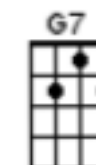

Ticket To Ride (The Beatles)

Intro:

A	---	-0-----0---	-0-----0---	-0-----0---	-0-----0---
E	---	---2---0---	---2---0---	---2---0---	---2---0---
C	-2-	-----2---2-	-----2---2-	-----2---2-	-----2---2-
G	---	-----	-----	-----	-----

First note to sing: D

Verse 1:

D **Dsus4** **D** **Dsus4** **D**
 I think I'm gonna be sad, I think it's today, yeah
D **Dsus4** **D** **Dsus4** **Em** **A**
 The girl that's driving me mad is going a-way.

Chorus:

Bm **G** **Bm** **Cmaj7**
 She's got a ticket to ride, she's got a ticket to ride
Bm **A** **D**
 She's got a ticket to ride, and she don't care.

Verse 2:

D **Dsus4** **D** **Dsus4** **D**
 She said that living with me, is bringing her down, yeah
D **Dsus4** **D** **Dsus4** **Em** **A**
 That she would never be free, when I was a-round.

Chorus:

Bm **G** **Bm** **Cmaj7**
 She's got a ticket to ride, she's got a ticket to ride
Bm **A** **D**
 She's got a ticket to ride, and she don't care.

Bridge:

G7
 I don't know why she's riding so high
 She ought to think twice she ought to do right by me **A**
G
 Be-fore she gets to saying goodbye
 She ought to think twice, she ought to do right by me **A**