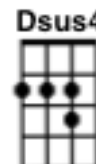

Ticket To Ride (The Beatles)

Intro:

A	---	-0-----0---	-0-----0---	-0-----0---	-0-----0---
E	---	---2---0---	---2---0---	---2---0---	---2---0---
C	-2-	-----2---2-	-----2---2-	-----2---2-	-----2---2-
G	---	-----	-----	-----	-----

First note to sing: D

Verse 1:

D **Dsus4** **D** **Dsus4** **D**
 I think I'm gonna be sad, I think it's today, yeah
D **Dsus4** **D** **Dsus4** **Em** **A**
 The girl that's driving me mad is going a-way.

Chorus:

Bm **G** **Bm** **Cmaj7**
 She's got a ticket to ride, she's got a ticket to ride
Bm **A** **D**
 She's got a ticket to ride, and she don't care.

Verse 2:

D **Dsus4** **D** **Dsus4** **D**
 She said that living with me, is bringing her down, yeah
D **Dsus4** **D** **Dsus4** **Em** **A**
 That she would never be free, when I was a-round.

Verse 4:

Bm **G** **Bm** **Cmaj7**
She's got a ticket to ride, she's got a ticket to ride
Bm **A** **D**
She's got a ticket to ride, and she don't care.

Chorus:

Bm **G** **Bm** **Cmaj7**
Ahhh.. she's got a ticket to ride, she's got a ticket to ride
Bm **A** **D**
She's got a ticket to ride, and she don't care.