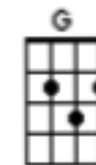

Ticket To Ride (The Beatles)

Intro:

A	---	-0-----0---	-0-----0---	-0-----0---	-0-----0---
E	---	---2---0---	---2---0---	---2---0---	---2---0---
C	-2-	-----2---2-	-----2---2-	-----2---2-	-----2---2-
G	---	-----	-----	-----	-----

First note to sing: D

Verse 1:

D **Dsus4** **D** **Dsus4** **D**
 I think I'm gonna be sad, I think it's today, yeah
D **Dsus4** **D** **Dsus4** **Em** **A**
 The girl that's driving me mad is going a-way.

Chorus:

Bm **G** **Bm** **Cmaj7**
 She's got a ticket to ride, she's got a ticket to ride
Bm **A** **D**
 She's got a ticket to ride, and she don't care.

Verse 2:

D **Dsus4** **D** **Dsus4** **D**
 She said that living with me, is bringing her down, yeah
D **Dsus4** **D** **Dsus4** **Em** **A**
 That she would never be free, when I was a-round.

Chorus:

Bm **G** **Bm** **Cmaj7**
 She's got a ticket to ride, she's got a ticket to ride
Bm **A** **D**
 She's got a ticket to ride, and she don't care.

Bridge:

G7
 I don't know why she's riding so high
 She ought to think twice she ought to do right by me **A**
G
 Be-fore she gets to saying goodbye
 She ought to think twice, she ought to do right by me **A**