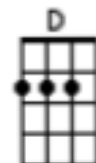

Ticket To Ride (The Beatles)

Intro:

A	---	-0-----0---	-0-----0---	-0-----0---	-0-----0---
E	---	---2---0---	---2---0---	---2---0---	---2---0---
C	-2-	-----2---2-	-----2---2-	-----2---2-	-----2---2-
G	---	-----	-----	-----	-----

First note to sing: D

Verse 1:

D **Dsus4** **D** **Dsus4** **D**
 I think I'm gonna be sad, I think it's today, yeah
D **Dsus4** **D** **Dsus4** **Em** **A**
 The girl that's driving me mad is going a-way.

Chorus:

Bm **G** **Bm** **Cmaj7**
 She's got a ticket to ride, she's got a ticket to ride
Bm **A** **D**
 She's got a ticket to ride, and she don't care.

Verse 2:

D **Dsus4** **D** **Dsus4** **D**
 She said that living with me, is bringing her down, yeah
D **Dsus4** **D** **Dsus4** **Em** **A**
 That she would never be free, when I was a-round.

Verse 4:

Bm **G** **Bm** **Cmaj7**
She's got a ticket to ride, she's got a ticket to ride
Bm **A** **D**
She's got a ticket to ride, and she don't care.

Chorus:

Bm **G** **Bm** **Cmaj7**
Ahhh.. she's got a ticket to ride, she's got a ticket to ride
Bm **A** **D**
She's got a ticket to ride, and she don't care.