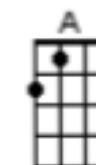

Ticket To Ride (The Beatles)

Intro:

A	---	-0-----0---	-0-----0---	-0-----0---	-0-----0---
E	---	---2---0---	---2---0---	---2---0---	---2---0---
C	-2-	-----2---2-	-----2---2-	-----2---2-	-----2---2-
G	---	-----	-----	-----	-----

First note to sing: D

Verse 1:

D **Dsus4** **D** **Dsus4** **D**
 I think I'm gonna be sad, I think it's today, yeah
D **Dsus4** **D** **Dsus4** **Em** **A**
 The girl that's driving me mad is going a-way.

Chorus:

Bm **G** **Bm** **Cmaj7**
 She's got a ticket to ride, she's got a ticket to ride
Bm **A** **D**
 She's got a ticket to ride, and she don't care.

Verse 2:

D **Dsus4** **D** **Dsus4** **D**
 She said that living with me, is bringing her down, yeah
D **Dsus4** **D** **Dsus4** **Em** **A**
 That she would never be free, when I was a-round.

Chorus:

Bm **G** **Bm** **Cmaj7**
 She's got a ticket to ride, she's got a ticket to ride
Bm **A** **D**
 She's got a ticket to ride, and she don't care.

Bridge:

G7
 I don't know why she's riding so high
 She ought to think twice she ought to do right by me **A**
G
 Be-fore she gets to saying goodbye
 She ought to think twice, she ought to do right by me **A**