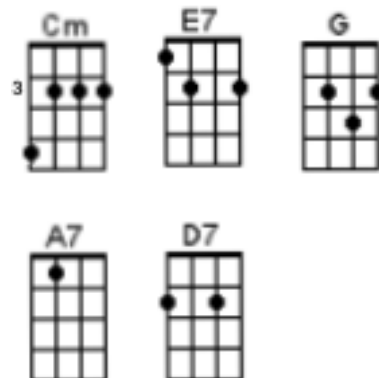

Tonight You Belong To Me (Steve Martin)

Intro:

G G G G Gsus4 G G
G G G G Gsus4 G G

Verse 1:

G G7
I know {I know} you bel.....ong
C Cm
To so.....me-body ne.....w
G D G
But tonight, you be-long to me

Instrumental:

G G G G Gsus4 G G
G G G G Gsus4 G

Verse 2:

G G7
Al-though {although} we're a.....part
C Cm
You're a pa.....rt of my hea.....rt
G D G
And to-night, you be-long to me.

Bridge:

Cm
Way down by the stream
Cm
How sweet it would seem
G E7
Once more just to dream
A7 D7
In the moonlight

Verse 3:

D7
My honey,
G G7
I know {I know} with the da.....wn
C Cm
That you.....will be go....ne
G D G G7
But to-night, you be-long to me

Bridge:

Cm
 Way down by the stream
Cm
 How sweet it would seem
G **E7**
 Once more just to dream
A7 **D7**
 In the moonlight

Verse 3:

D7
 My honey,
G **G7**
 I know {I know} with the da.....wn
C **Cm**
 That you.....will be go...ne
G **D** **G** **G7**
 But to-night, you be-long to me

Outro:

D7 **G G G G Gsus4 G**
 Just little old me.