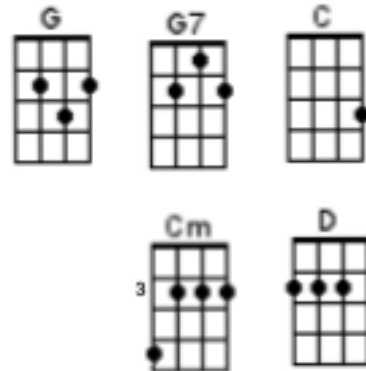

Tonight You Belong To Me (Steve Martin)

Intro:

G G G G Gsus4 G G
G G G G Gsus4 G G

Verse 1:

G G7
I know {I know} you bel.....ong
C Cm
To so.....me-body ne.....w
G D G
But tonight, you be-long to me

Instrumental:

G G G G Gsus4 G G
G G G G Gsus4 G

Verse 2:

G G7
Al-though {although} we're a.....part
C Cm
You're a pa.....rt of my hea.....rt
G D G
And to-night, you be-long to me.

Bridge:

Cm
Way down by the stream
Cm
How sweet it would seem
G E7
Once more just to dream
A7 D7
In the moonlight

Verse 3:

D7
My honey,
G G7
I know {I know} with the da.....wn
C Cm
That you.....will be go....ne
G D G G7
But to-night, you be-long to me

Bridge:

Cm
 Way down by the stream
Cm
 How sweet it would seem
G **E7**
 Once more just to dream
A7 **D7**
 In the moonlight

Verse 3:

D7
 My honey,
G **G7**
 I know {I know} with the da.....wn
C **Cm**
 That you.....will be go...ne
G **D** **G** **G7**
 But to-night, you be-long to me

Outro:

D7 **G G G G Gsus4 G**
 Just little old me.