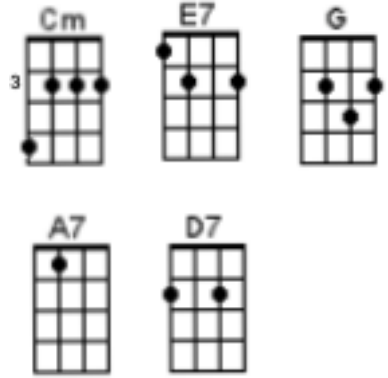

Tonight You Belong To Me (Steve Martin)

Intro:

G G G G Gsus4 G G
G G G G Gsus4 G G

Verse 1:

G G7
I know {I know} you bel.....ong
C Cm
To so.....me-body ne.....w
G D G
But tonight, you be-long to me

Instrumental:

G G G G Gsus4 G G
G G G G Gsus4 G

Verse 2:

G G7
Al-though {although} we're a.....part
C Cm
You're a pa.....rt of my hea.....rt
G D G
And to-night, you be-long to me.

Bridge:

Cm
Way down by the stream
Cm
How sweet it would seem
G E7
Once more just to dream
A7 D7
In the moonlight

Verse 3:

D7
My honey,
G G7
I know {I know} with the da.....wn
C Cm
That you.....will be go....ne
G D G G7
But to-night, you be-long to me

Bridge:

Cm
 Way down by the stream
Cm
 How sweet it would seem
G **E7**
 Once more just to dream
A7 **D7**
 In the moonlight

Verse 3:

D7
 My honey,
G **G7**
 I know {I know} with the da.....wn
C **Cm**
 That you.....will be go...ne
G **D** **G** **G7**
 But to-night, you be-long to me

Outro:

D7 **G G G G Gsus4 G**
 Just little old me.