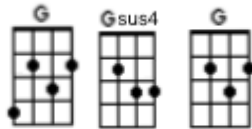

Tonight You Belong To Me (Steve Martin)

Intro:

G G G G Gsus4 G G
G G G G Gsus4 G G

Verse 1:

G G7
I know {I know} you bel.....ong
C Cm
To so.....me-body ne.....w
G D G
But tonight, you be-long to me

Instrumental:

G G G G Gsus4 G G
G G G G Gsus4 G

Verse 2:

G G7
Al-though {although} we're a.....part
C Cm
You're a pa.....rt of my hea.....rt
G D G
And to-night, you be-long to me.

Bridge:

Cm
Way down by the stream
Cm
How sweet it would seem
G E7
Once more just to dream
A7 D7
In the moonlight

Verse 3:

D7
My honey,
G G7
I know {I know} with the da.....wn
C Cm
That you.....will be go....ne
G D G G7
But to-night, you be-long to me

Bridge:

Cm
 Way down by the stream
Cm
 How sweet it would seem
G **E7**
 Once more just to dream
A7 **D7**
 In the moonlight

Verse 3:

D7
 My honey,
G **G7**
 I know {I know} with the da.....wn
C **Cm**
 That you.....will be go...ne
G **D** **G** **G7**
 But to-night, you be-long to me

Outro:

D7 **G G G G Gsus4 G**
 Just little old me.