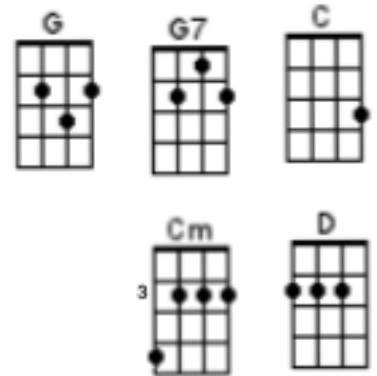

Tonight You Belong To Me (Steve Martin)

Intro:

G G G G Gsus4 G G
G G G G Gsus4 G G

Verse 1:

G G7
I know {I know} you bel.....ong
C Cm
To so.....me-body ne.....w
G D G
But tonight, you be-long to me

Instrumental:

G G G G Gsus4 G G
G G G G Gsus4 G

Verse 2:

G G7
Al-though {although} we're a.....part
C Cm
You're a pa.....rt of my hea.....rt
G D G
And to-night, you be-long to me.

Bridge:

Cm
Way down by the stream
Cm
How sweet it would seem
G E7
Once more just to dream
A7 D7
In the moonlight

Verse 3:

D7
My honey,
G G7
I know {I know} with the da.....wn
C Cm
That you.....will be go....ne
G D G G7
But to-night, you be-long to me

Bridge:

Cm
 Way down by the stream
Cm
 How sweet it would seem
G **E7**
 Once more just to dream
A7 **D7**
 In the moonlight

Verse 3:

D7
 My honey,
G **G7**
 I know {I know} with the da.....wn
C **Cm**
 That you.....will be go...ne
G **D** **G** **G7**
 But to-night, you be-long to me

Outro:

D7 **G G G G Gsus4 G**
 Just little old me.