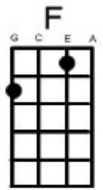

Trail of the Lonesome Pine

Lyrics: Ballard MacDonald
 Music: Harry Carroll
 Sung by Laurel and Hardy in
 the 1937 film *Way Out West*

Intro: [F] [Dm] [F] [Dm]

F Dm Am Dm
 On a mountain in Vir-ginia.

F Dm C7
 Stands a lonesome pine

C7 F G7 C C7
 Just below is the cabin home of a little girl of mine

F Dm Am Dm
 Her name is June and very very soon.

Am/C E7 Am/C C7
 She'll be-long to me

F Dm Am Dm
 For I know she's waiting there for me

G7 C C+
 Neath that lone pine tree.

Chorus:

C C7 F Dm G7
 In the Blue Ridge mountains of Vir-ginia

C C7 F C7
 On the trail of the lonesome pine

F Dm G7
 In the pale moon-shine our hearts entwine

Gm7 C G7 C7
 Where she carved her name and I carved mine

F Dm Am Dm
 She is waiting for you patiently

G7 C C+
 Where the pine tree sighs.

Kool Hand Uke (2016)

Repeat chorus: End on C7 F

<https://www.youtube.com/watch?v=hbSvrrJsO3c>