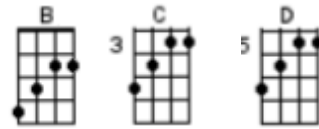

Ukulele Tango (based on *Guitar Tango* by The Shadows)

Intro: B C D B C D B C D B

This requires a low G string

G G D C

A	-----	-----	-----
E	-----7-5-5-----	-----7-5-----	-----5-----
C	-7-7-7-7-----7-	-7-7-7-7-----7-6-	-6-6-6-6-----7-6-4-
G	-----	-----	-----

C	B
A -----	A -----
E -----	E -----
C -4-4-4-4-4-4-----	C -----
G -----7-5-4-	G -----

Play Twice

Outro: **B C D B C D B C D B**

Notes: Guitar Tango was originally written and played in **D Major**. I've tabbed this ukulele version in the Key of **G Major**. This means the chord shapes and the fingering are the same as the guitar version.

This is based on a **I-IV-V-VIm** chord progression with a **III** (**G-C-D-Em+B**)

Alternative fingering:

If you prefer use this fingering based around the first position chords...

G

G

D

C

A	-----2-0-0----	-----2-0-----	-----0-----
E	-3-3-3-3-----3-	-3-3-3-3-----3-2-	-2-2-2-2---3-2-0-
C	-----	-----	-----
G	-----	-----	-----

C

B

A	-----
E	-0-0-0-0-0-0-----
C	-----2-0-----
G	-----4-----

Remember, when you come across the number 4 on the **C string (E)**, you can instead play the **E** string as an open note.