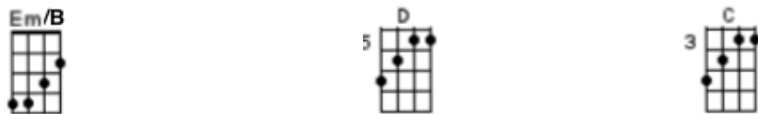

Em (Em Em) D (D D) C (C C)

A	-----	-----	-----
E	-----3-3s5-3-2--2-	-----2-3-2-----	-----
C	-----4-----	-----4-2-4-----	-----4s6-4-2---
G	-----	-----	-----5-