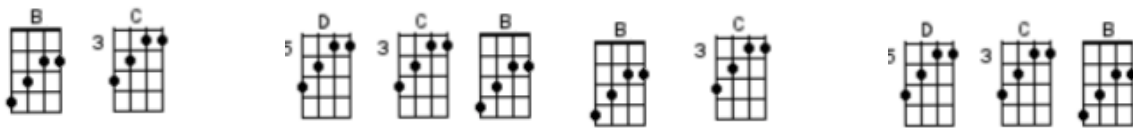

Ukulele Tango (based on *Guitar Tango* by The Shadows)

Intro: B C D B C D B C D B

This requires a low G string

G G D C

A	-----	-----	-----
E	-----7-5-5-----	-----7-5-----	-----5-----
C	-7-7-7-7-----7-	-7-7-7-7-----7-6-	-6-6-6-6-----7-6-4-
G	-----	-----	-----

C B

A	-----
E	-----
C	-4-4-4-4-4-4-----
G	-----7-5-4-

Play Twice

B C D C B B C D C B

A	-----	-----
E	-----3-5-3-3p2-----	-----3-5-3-3p2-----
C	---3---4-----2-2h4---	---3---4-----2-2h4---
G	-4---4-----5-4-	-4---4-----5-4-

C	B
A -----	A -----
E -----	E -----
C -4-4-4-4-4-4-----	C -----
G -----7-5-4-	G -----

Play Twice

Outro: **B C D B C D B C D B**

Notes: Guitar Tango was originally written and played in **D Major**. I've tabbed this ukulele version in the Key of **G Major**. This means the chord shapes and the fingering are the same as the guitar version.

C

B

A	-----
E	-0-0-0-0-0-0-----
C	-----2-0-----
G	-----4-----

Remember, when you come across the number 4 on the **C string (E)**, you can instead play the **E** string as an open note.